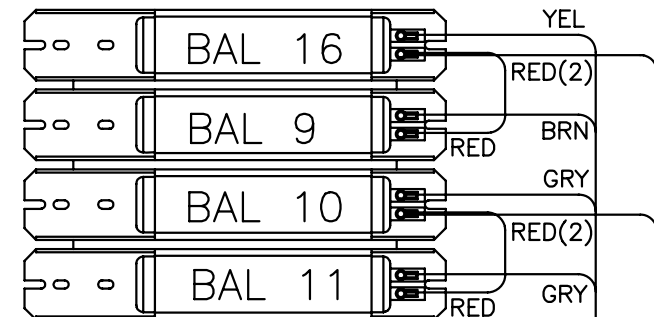

EVOLUTION 16 LAMP CANDOPY
27545-01, REV A

15105 (8PCS)

10120 (16PCS)

20080 (16PCS) LAMPHOLDERS

15915
15906 BLU

BLU
DRG
WHT

BLU
DRG
WHT

BLU
DRG
WHT

BLU
DRG
WHT

15906 BLU
BLU
DRG
WHT

15112 (6PCS) BLU
BLU
DRG
WHT

WIRE COLORS AND PART NUMBERS
ON ACTUAL ASSEMBLIES
COULD VARY FROM THOSE
SHOWN ON WIRE DIAGRAMS

14 LAMP BENCH
27543-01, REV A

WARNING: ALTERING THE DESIGN, TIMER SYSTEM, OR WIRING FROM THAT SHOWN
HEREIN, WILL VOID THE WARRANTY, AND MAY RESULT IN A VIOLATION
OF FEDERAL LAW.