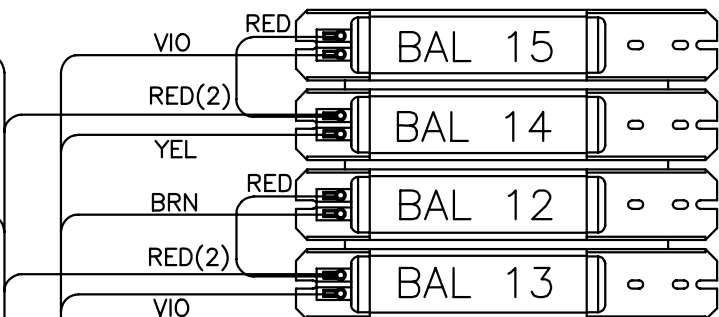

EVOLUTION 16 LAMP CANDOPY
27545-01, REV A

15105 (8PCS)

10120 (16PCS)

20080 (16PCS) LAMPHOLDERS

15915
15906 BLU

BLU
DRG
WHT

BLU
DRG
WHT

BLU
DRG
WHT

BLU
DRG
WHT

15906 BLU
BLU
DRG
WHT

15112 (6PCS) BLU
BLU
DRG
WHT

WIRE COLORS AND PART NUMBERS
ON ACTUAL ASSEMBLIES
COULD VARY FROM THOSE
SHOWN ON WIRE DIAGRAMS

14 LAMP BENCH
27543-01, REV A

WARNING: ALTERING THE DESIGN, TIMER SYSTEM, OR WIRING FROM THAT SHOWN
HEREIN, WILL VOID THE WARRANTY, AND MAY RESULT IN A VIOLATION
OF FEDERAL LAW.