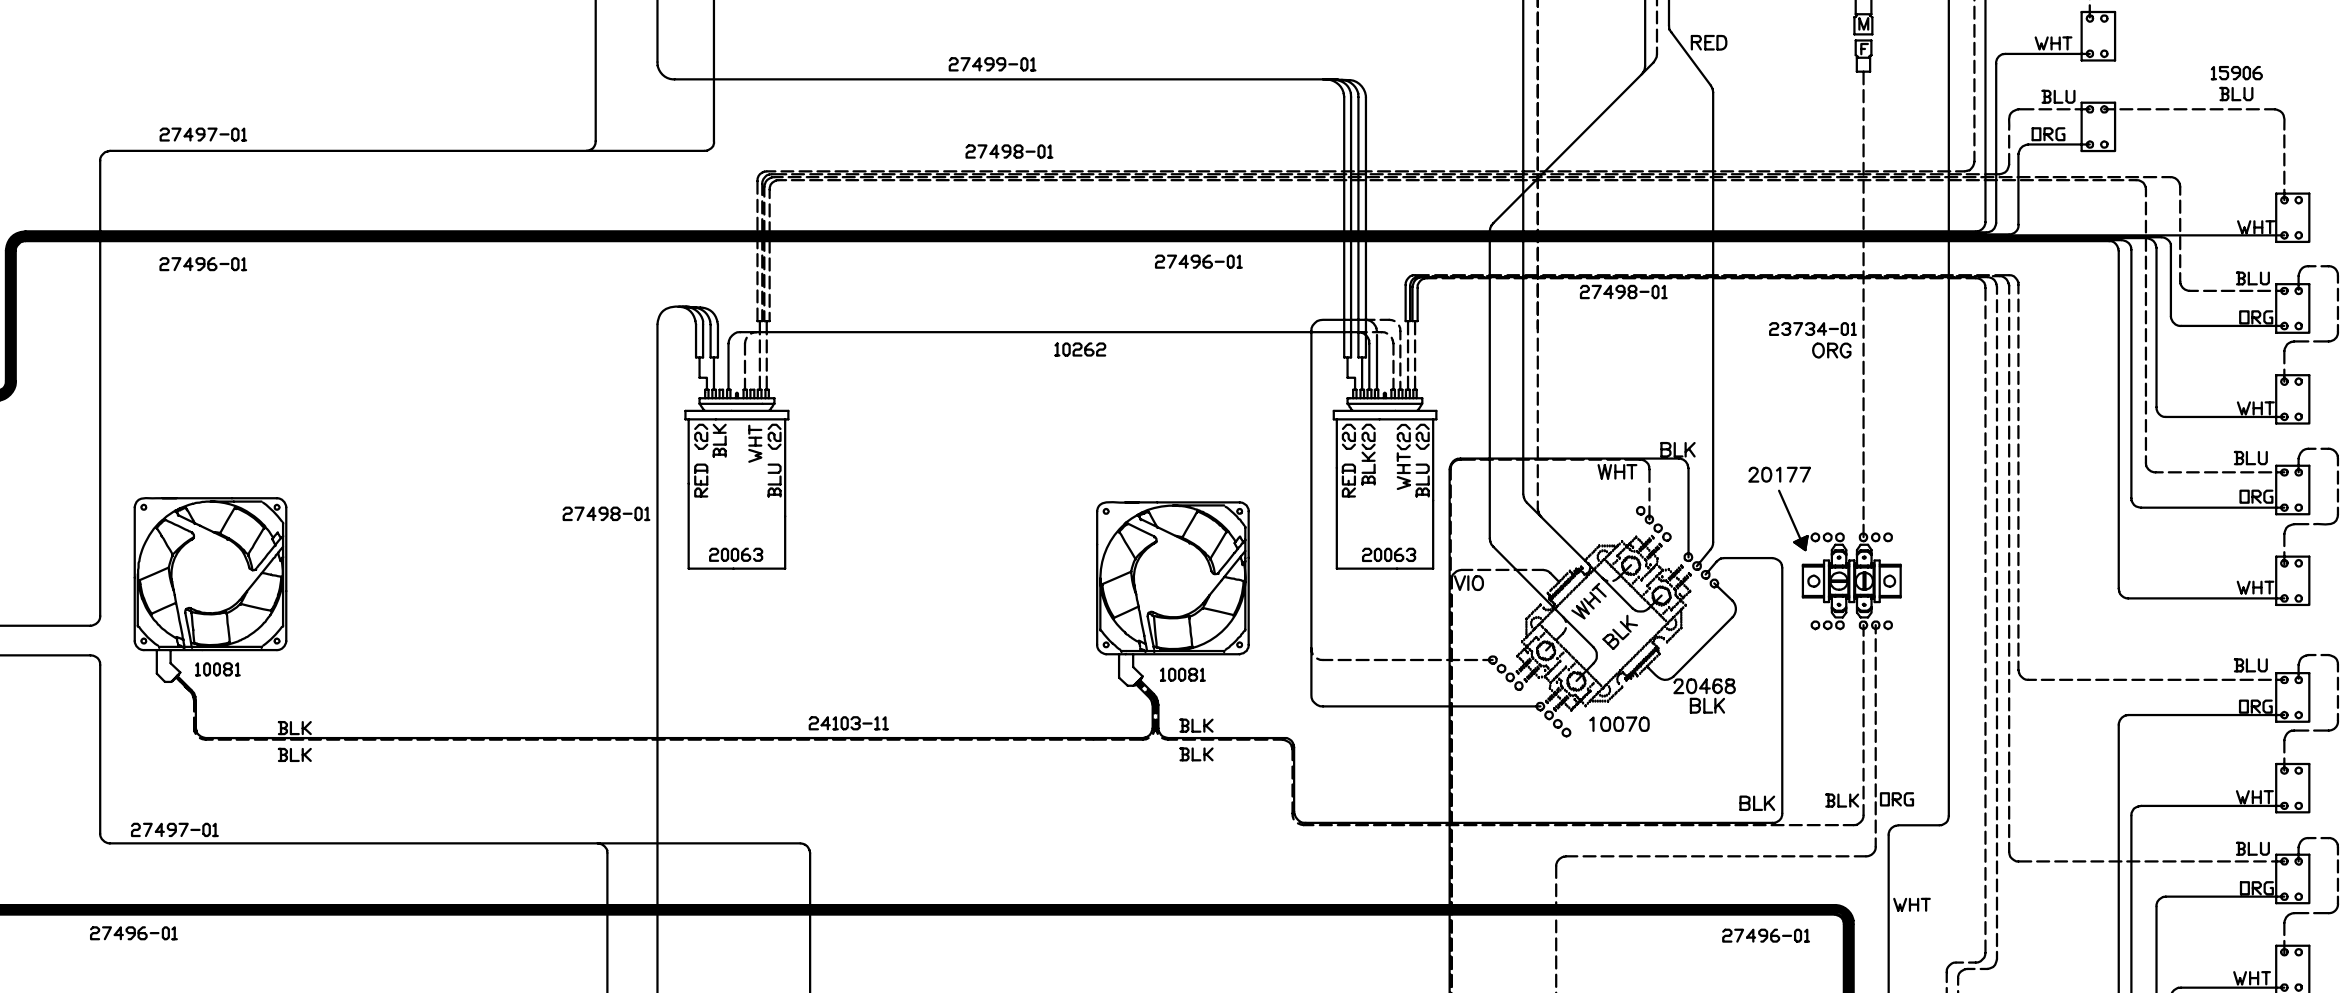

EVOLUTION 16 LAMP CANDOPY
27545-01, REV A

15105 (8PCS)

10120 (16PCS)

20080 (16PCS) LAMPHOLDERS

15915
15906 BLU

BLU
DRG
WHT

BLU
DRG
WHT

BLU
DRG
WHT

BLU
DRG
WHT

15906 BLU
BLU
DRG
WHT

15112 (6PCS) BLU
BLU
DRG
WHT

WIRE COLORS AND PART NUMBERS
ON ACTUAL ASSEMBLIES
COULD VARY FROM THOSE
SHOWN ON WIRE DIAGRAMS

14 LAMP BENCH
27543-01, REV A

WARNING: ALTERING THE DESIGN, TIMER SYSTEM, OR WIRING FROM THAT SHOWN
HEREIN, WILL VOID THE WARRANTY, AND MAY RESULT IN A VIOLATION
OF FEDERAL LAW.