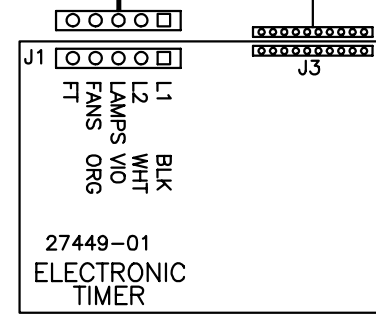

EVOLUTION 16 LAMP CANDOPY
27545-01, REV A

15105 (8PCS)

10120 (16PCS)

20080 (16PCS) LAMPHOLDERS

15915
15906 BLU

BLU
DRG
WHT

BLU
DRG
WHT

BLU
DRG
WHT

BLU
DRG
WHT

15906 BLU
BLU
DRG
WHT

15112 (6PCS) BLU
BLU
DRG
WHT

WIRE COLORS AND PART NUMBERS
ON ACTUAL ASSEMBLIES
COULD VARY FROM THOSE
SHOWN ON WIRE DIAGRAMS

14 LAMP BENCH
27543-01, REV A

WARNING: ALTERING THE DESIGN, TIMER SYSTEM, OR WIRING FROM THAT SHOWN
HEREIN, WILL VOID THE WARRANTY, AND MAY RESULT IN A VIOLATION
OF FEDERAL LAW.