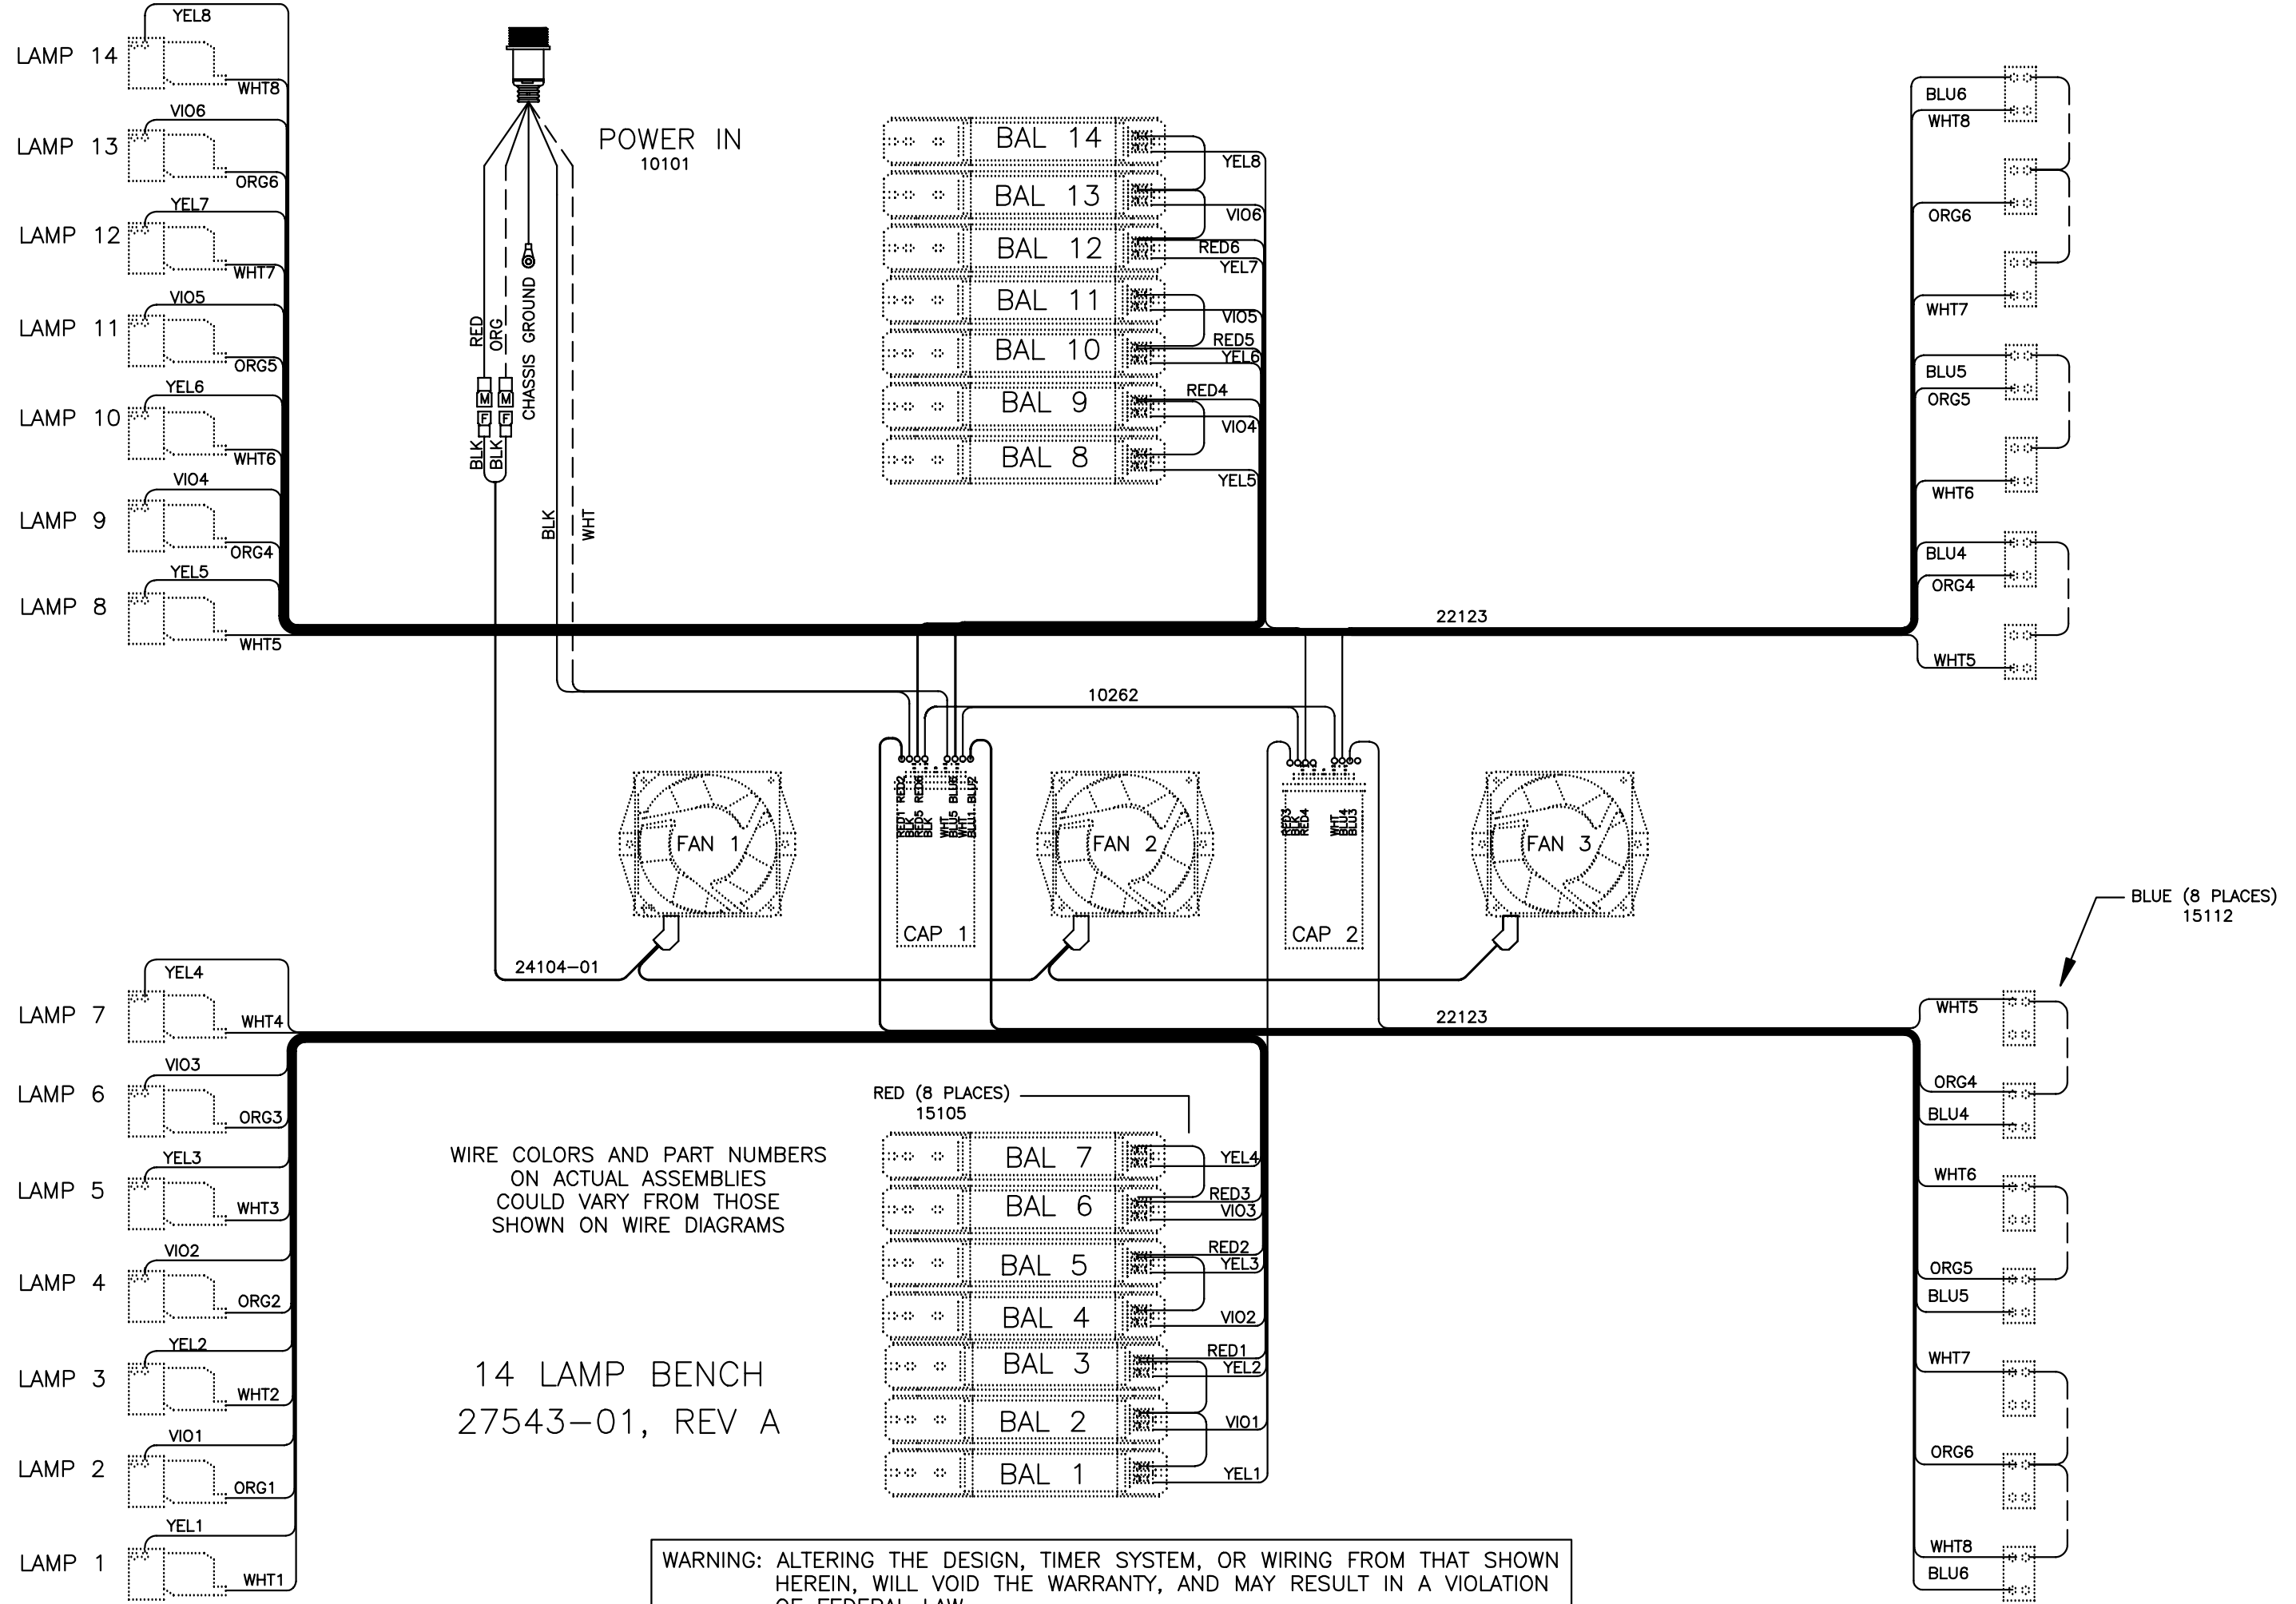

EVOLUTION 16 LAMP CANDOPY
27545-01, REV A

15105 (8PCS)

10120 (16PCS)

20080 (16PCS) LAMPHOLDERS

15915
15906 BLU

BLU
DRG
WHT

BLU
DRG
WHT

BLU
DRG
WHT

BLU
DRG
WHT

15906 BLU
BLU
DRG
WHT

15112 (6PCS) BLU
BLU
DRG
WHT

WIRE COLORS AND PART NUMBERS
ON ACTUAL ASSEMBLIES
COULD VARY FROM THOSE
SHOWN ON WIRE DIAGRAMS

14 LAMP BENCH
27543-01, REV A

WARNING: ALTERING THE DESIGN, TIMER SYSTEM, OR WIRING FROM THAT SHOWN
HEREIN, WILL VOID THE WARRANTY, AND MAY RESULT IN A VIOLATION
OF FEDERAL LAW.