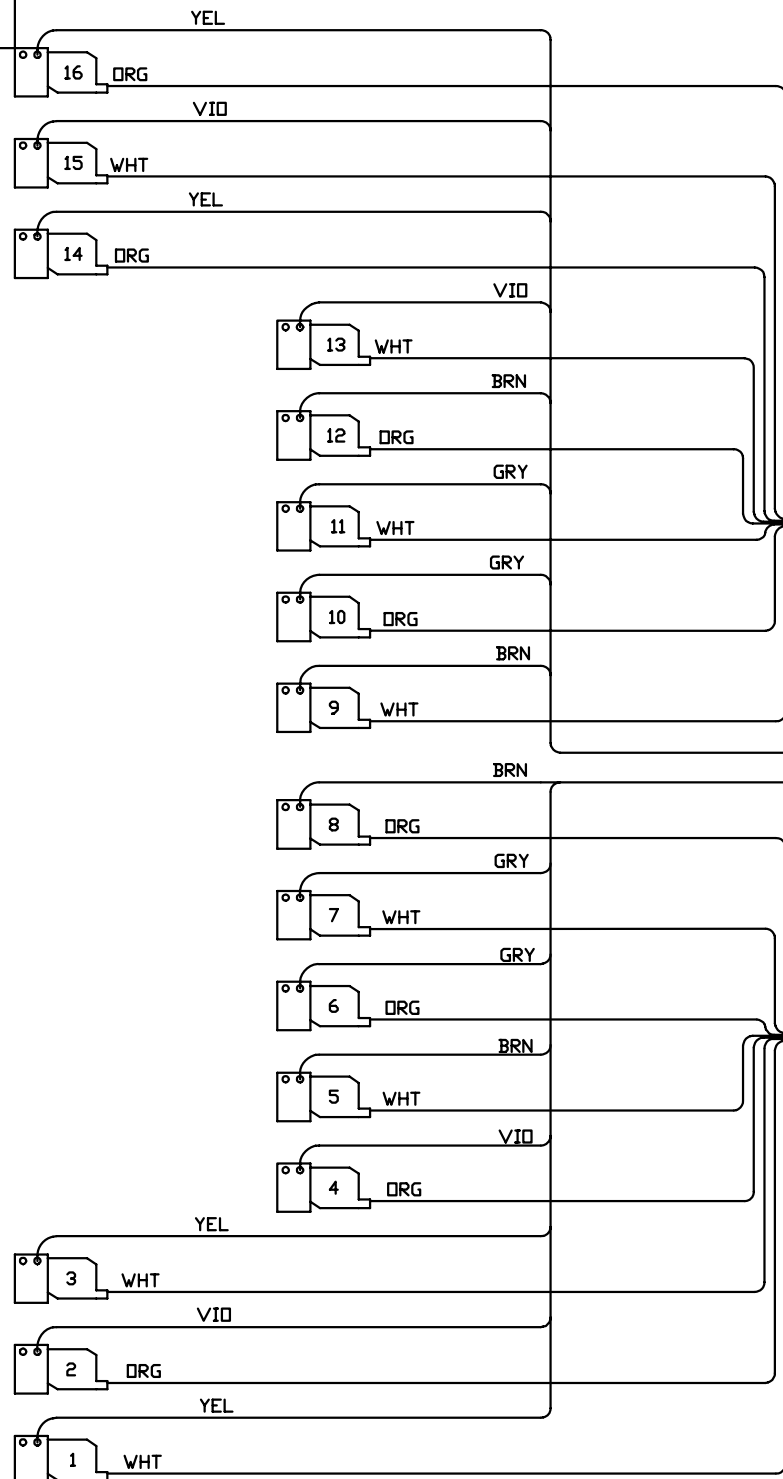

EVOLUTION 16 LAMP CANDOPY
27545-01, REV A

15105 (8PCS)

10120 (16PCS)

20080 (16PCS) LAMPHOLDERS

15915
15906 BLU

BLU
DRG
WHT

BLU
DRG
WHT

BLU
DRG
WHT

BLU
DRG
WHT

15906 BLU
BLU
DRG
WHT

15112 (6PCS) BLU
BLU
DRG
WHT

WIRE COLORS AND PART NUMBERS
ON ACTUAL ASSEMBLIES
COULD VARY FROM THOSE
SHOWN ON WIRE DIAGRAMS

14 LAMP BENCH
27543-01, REV A

WARNING: ALTERING THE DESIGN, TIMER SYSTEM, OR WIRING FROM THAT SHOWN
HEREIN, WILL VOID THE WARRANTY, AND MAY RESULT IN A VIOLATION
OF FEDERAL LAW.