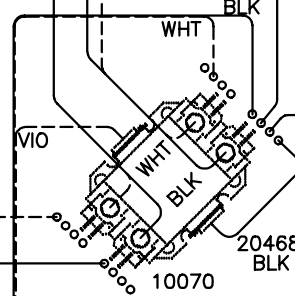

EVOLUTION 16 LAMP CANDOPY
27545-01, REV A

15105 (8PCS)

10120 (16PCS)

20080 (16PCS) LAMPHOLDERS

15915
15906 BLU

BLU
DRG
WHT

BLU
DRG
WHT

BLU
DRG
WHT

BLU
DRG
WHT

15906 BLU
BLU
DRG
WHT

15112 (6PCS) BLU
BLU
DRG
WHT

WIRE COLORS AND PART NUMBERS
ON ACTUAL ASSEMBLIES
COULD VARY FROM THOSE
SHOWN ON WIRE DIAGRAMS

14 LAMP BENCH
27543-01, REV A

WARNING: ALTERING THE DESIGN, TIMER SYSTEM, OR WIRING FROM THAT SHOWN
HEREIN, WILL VOID THE WARRANTY, AND MAY RESULT IN A VIOLATION
OF FEDERAL LAW.