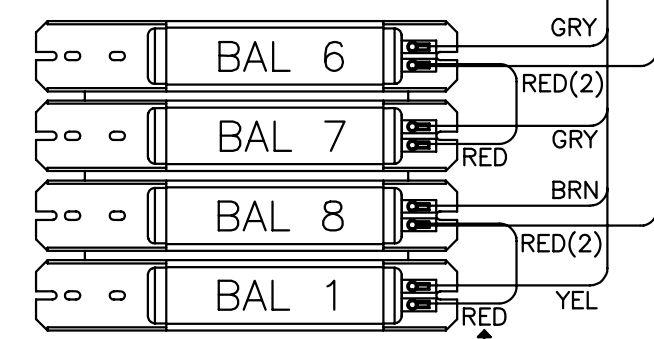

EVOLUTION 16 LAMP CANDOPY
27545-01, REV A

15105 (8PCS)

10120 (16PCS)

20080 (16PCS) LAMPHOLDERS

15915
15906 BLU

BLU
DRG
WHT

BLU
DRG
WHT

BLU
DRG
WHT

BLU
DRG
WHT

15906 BLU
BLU
DRG
WHT

15112 (6PCS) BLU
BLU
DRG
WHT

WIRE COLORS AND PART NUMBERS
ON ACTUAL ASSEMBLIES
COULD VARY FROM THOSE
SHOWN ON WIRE DIAGRAMS

14 LAMP BENCH
27543-01, REV A

WARNING: ALTERING THE DESIGN, TIMER SYSTEM, OR WIRING FROM THAT SHOWN
HEREIN, WILL VOID THE WARRANTY, AND MAY RESULT IN A VIOLATION
OF FEDERAL LAW.