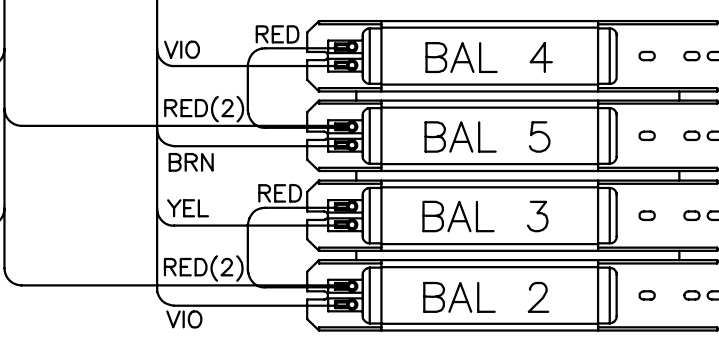

EVOLUTION 16 LAMP CANDOPY
27545-01, REV A

15105 (8PCS)

10120 (16PCS)

20080 (16PCS) LAMPHOLDERS

15915
15906 BLU

BLU
DRG
WHT

BLU
DRG
WHT

BLU
DRG
WHT

BLU
DRG
WHT

15906 BLU
BLU
DRG
WHT

15112 (6PCS) BLU
BLU
DRG
WHT

WIRE COLORS AND PART NUMBERS
ON ACTUAL ASSEMBLIES
COULD VARY FROM THOSE
SHOWN ON WIRE DIAGRAMS

14 LAMP BENCH
27543-01, REV A

WARNING: ALTERING THE DESIGN, TIMER SYSTEM, OR WIRING FROM THAT SHOWN
HEREIN, WILL VOID THE WARRANTY, AND MAY RESULT IN A VIOLATION
OF FEDERAL LAW.