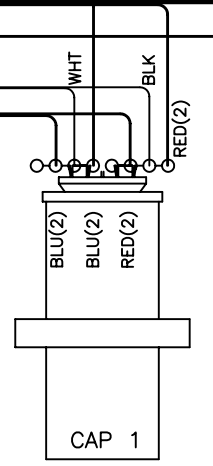

14 LAMP CANOPY  
LUMALITE C LAMPS  
28119-01, REV B

\* THERE NEEDS TO BE A JUMPER ON J4 IF THE BED IS TO TURN ON. IF THERE IS NO JUMPER THEN THERE MUST BE A PARENTIAL KEY LOCK. 27449-02 DOES NOT HAVE A J4.

FRONT OF BED

15112 (8 PLACES)

WIRE COLORS AND PART NUMBERS  
ON ACTUAL ASSEMBLIES  
COULD VARY FROM THOSE  
SHOWN ON WIRE DIAGRAMS

12 LAMP BENCH EV3 '06  
27523-01, REV B  
BOTTOM FRONT OF BED