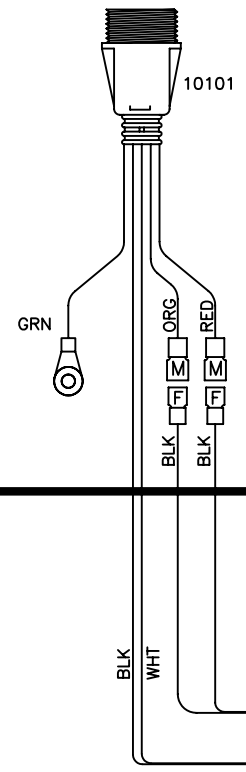

14 LAMP CANOPY  
LUMALITE C LAMPS  
28119-01, REV B

\* THERE NEEDS TO BE A JUMPER ON J4 IF THE BED IS TO TURN ON. IF THERE IS NO JUMPER THEN THERE MUST BE A PARENTIAL KEY LOCK. 27449-02 DOES NOT HAVE A J4.

FRONT OF BED

15112 (8 PLACES)

WIRE COLORS AND PART NUMBERS  
ON ACTUAL ASSEMBLIES  
COULD VARY FROM THOSE  
SHOWN ON WIRE DIAGRAMS

12 LAMP BENCH EV3 '06  
27523-01, REV B  
BOTTOM FRONT OF BED