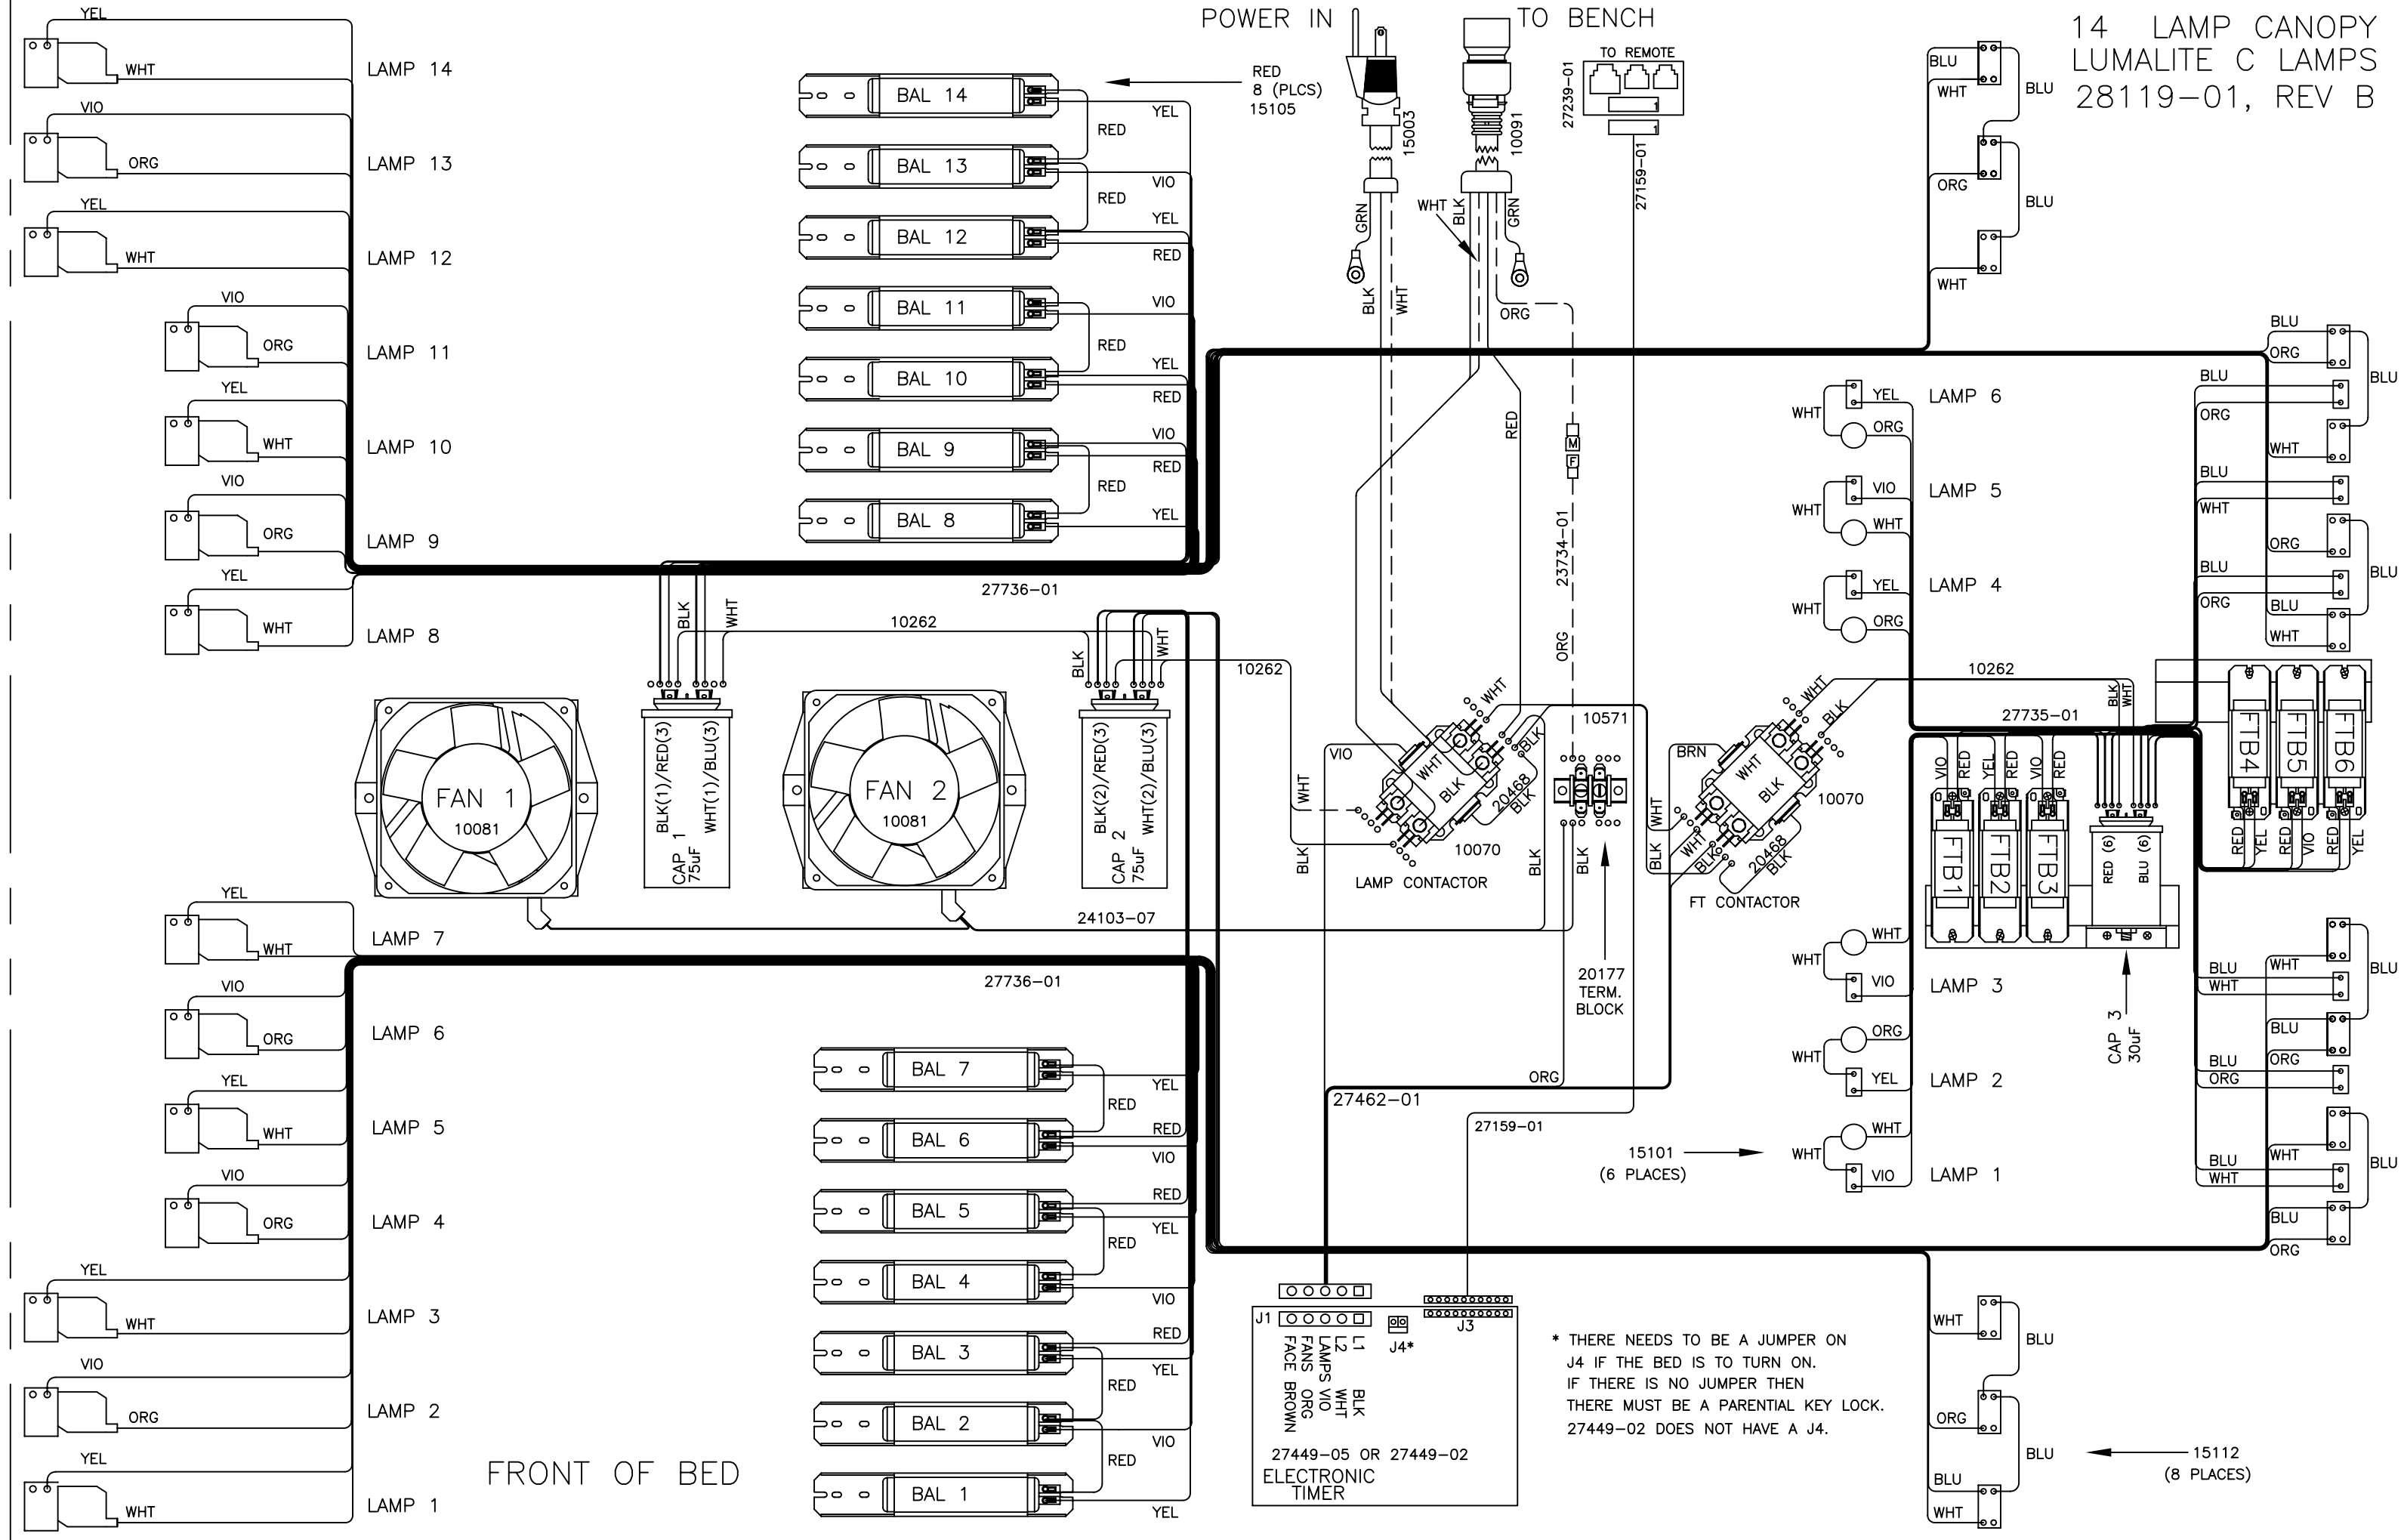

14 LAMP CANOPY  
LUMALITE C LAMPS  
28119-01, REV B

\* THERE NEEDS TO BE A JUMPER ON J4 IF THE BED IS TO TURN ON. IF THERE IS NO JUMPER THEN THERE MUST BE A PARENTIAL KEY LOCK. 27449-02 DOES NOT HAVE A J4.

FRONT OF BED

15112 (8 PLACES)

WIRE COLORS AND PART NUMBERS  
ON ACTUAL ASSEMBLIES  
COULD VARY FROM THOSE  
SHOWN ON WIRE DIAGRAMS

12 LAMP BENCH EV3 '06  
27523-01, REV B  
BOTTOM FRONT OF BED