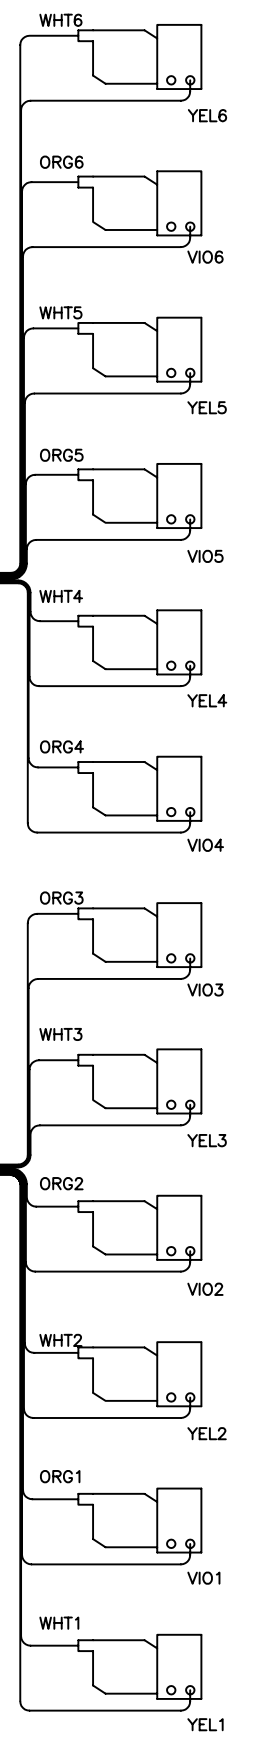

14 LAMP CANOPY  
LUMALITE C LAMPS  
28119-01, REV B

\* THERE NEEDS TO BE A JUMPER ON J4 IF THE BED IS TO TURN ON. IF THERE IS NO JUMPER THEN THERE MUST BE A PARENTIAL KEY LOCK. 27449-02 DOES NOT HAVE A J4.

FRONT OF BED

15112 (8 PLACES)

WIRE COLORS AND PART NUMBERS  
ON ACTUAL ASSEMBLIES  
COULD VARY FROM THOSE  
SHOWN ON WIRE DIAGRAMS

12 LAMP BENCH EV3 '06  
27523-01, REV B  
BOTTOM FRONT OF BED