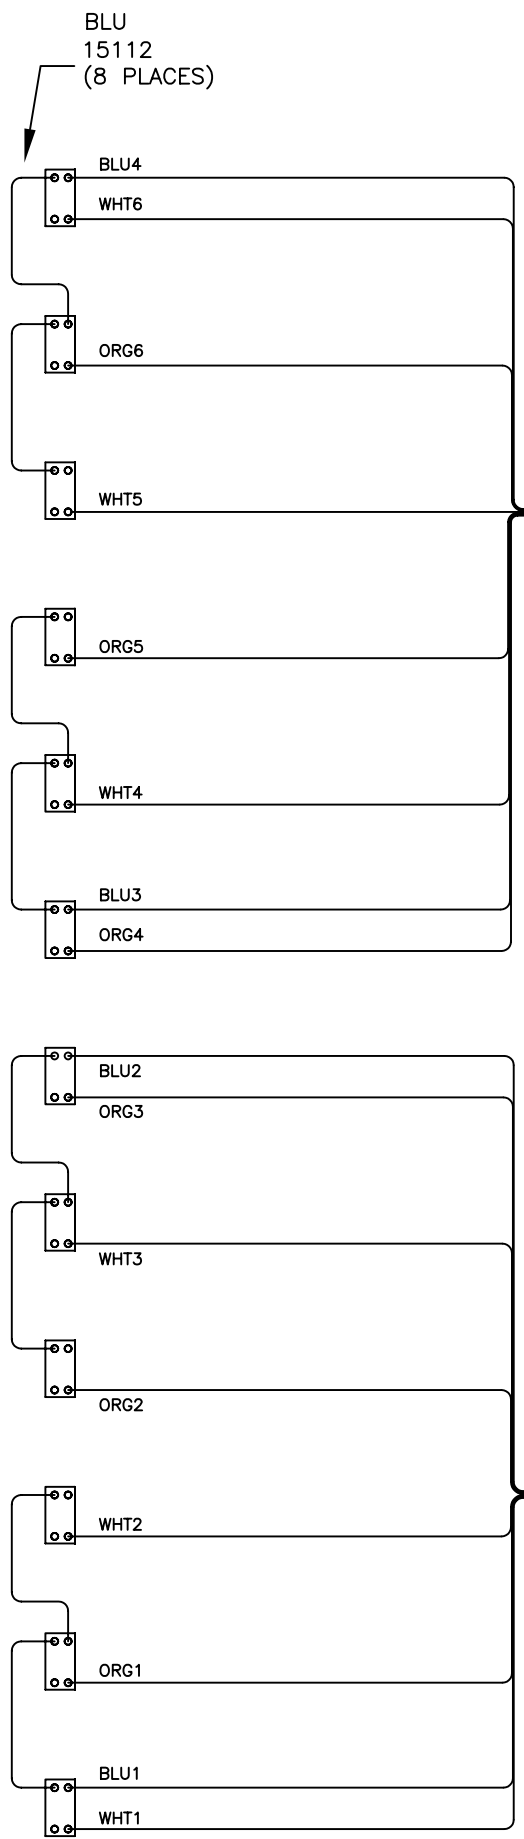

14 LAMP CANOPY  
LUMALITE C LAMPS  
28119-01, REV B

\* THERE NEEDS TO BE A JUMPER ON J4 IF THE BED IS TO TURN ON. IF THERE IS NO JUMPER THEN THERE MUST BE A PARENTIAL KEY LOCK. 27449-02 DOES NOT HAVE A J4.

FRONT OF BED

15112 (8 PLACES)

WIRE COLORS AND PART NUMBERS  
ON ACTUAL ASSEMBLIES  
COULD VARY FROM THOSE  
SHOWN ON WIRE DIAGRAMS

12 LAMP BENCH EV3 '06  
27523-01, REV B  
BOTTOM FRONT OF BED