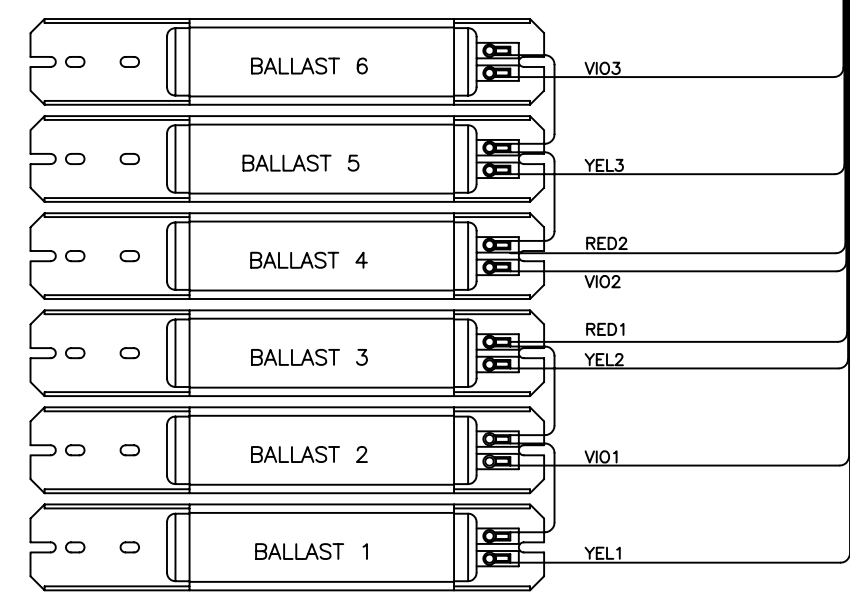

14 LAMP CANOPY  
LUMALITE C LAMPS  
28119-01, REV B

\* THERE NEEDS TO BE A JUMPER ON J4 IF THE BED IS TO TURN ON. IF THERE IS NO JUMPER THEN THERE MUST BE A PARENTIAL KEY LOCK. 27449-02 DOES NOT HAVE A J4.

FRONT OF BED

15112 (8 PLACES)

WIRE COLORS AND PART NUMBERS  
ON ACTUAL ASSEMBLIES  
COULD VARY FROM THOSE  
SHOWN ON WIRE DIAGRAMS

12 LAMP BENCH EV3 '06  
27523-01, REV B  
BOTTOM FRONT OF BED