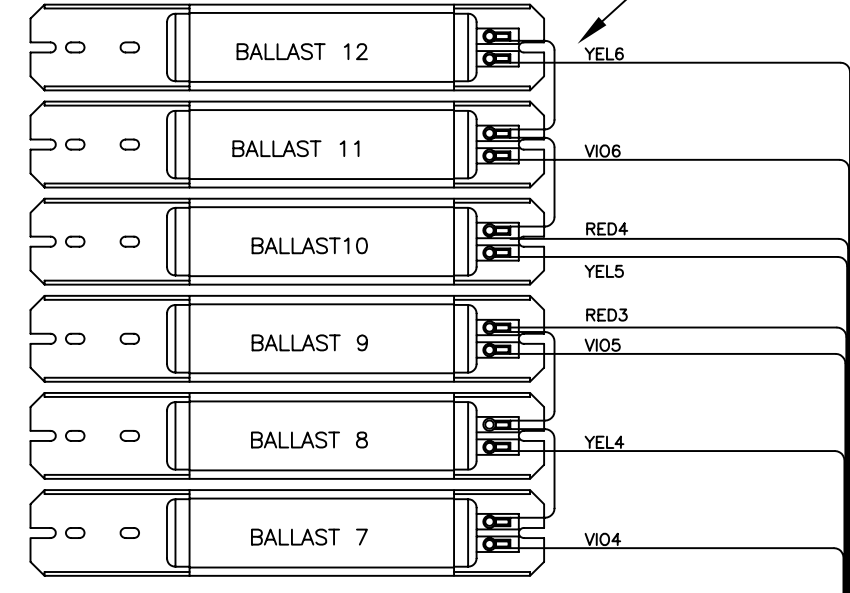

14 LAMP CANOPY  
LUMALITE C LAMPS  
28119-01, REV B

\* THERE NEEDS TO BE A JUMPER ON J4 IF THE BED IS TO TURN ON. IF THERE IS NO JUMPER THEN THERE MUST BE A PARENTIAL KEY LOCK. 27449-02 DOES NOT HAVE A J4.

FRONT OF BED

15112 (8 PLACES)

WIRE COLORS AND PART NUMBERS  
ON ACTUAL ASSEMBLIES  
COULD VARY FROM THOSE  
SHOWN ON WIRE DIAGRAMS

12 LAMP BENCH EV3 '06  
27523-01, REV B  
BOTTOM FRONT OF BED