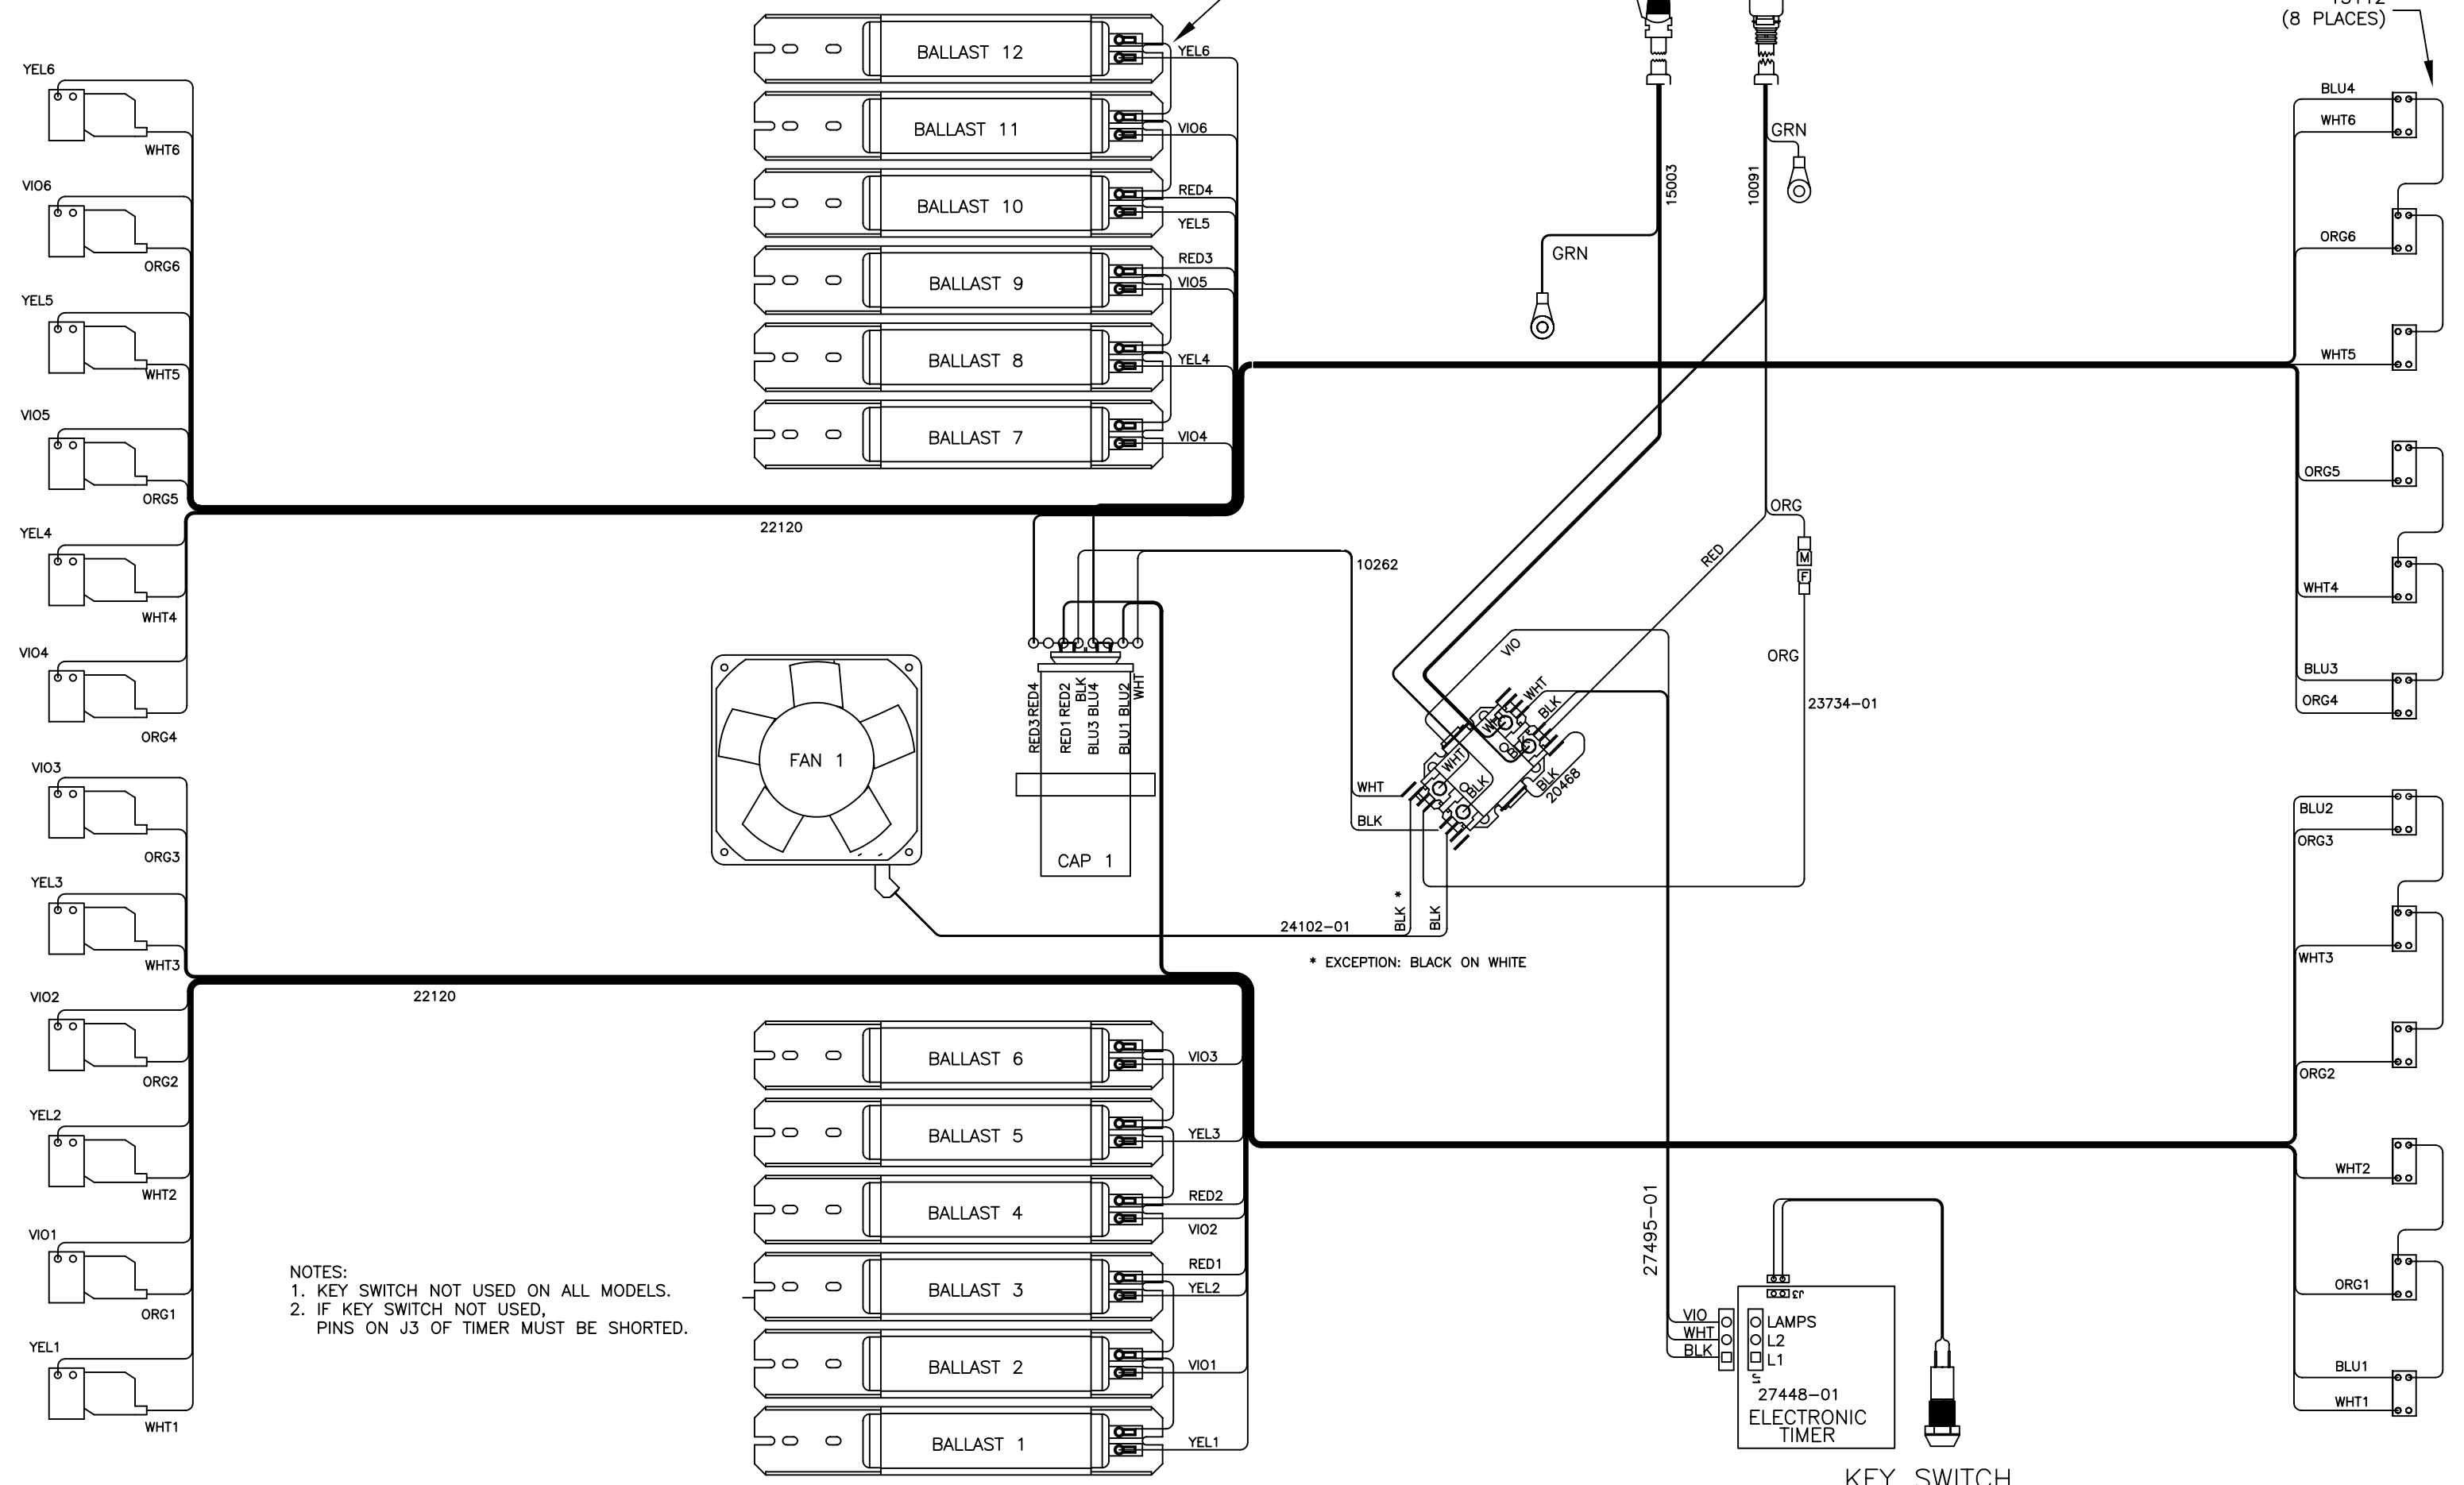

12 LAMP CANOPY
27522-01, REV A

NOTES:
1. KEY SWITCH NOT USED ON ALL MODELS.
2. IF KEY SWITCH NOT USED,
PINS ON J3 OF TIMER MUST BE SHORTED.

KEY SWITCH
27309-01
SEE NOTES 1 & 2

WIRE COLORS AND PART NUMBERS
ON ACTUAL ASSEMBLIES
COULD VARY FROM THOSE
SHOWN ON WIRE DIAGRAMS

12 LAMP BENCH EV3 '06
27523-01, REV A
BOTTOM FRONT OF BED