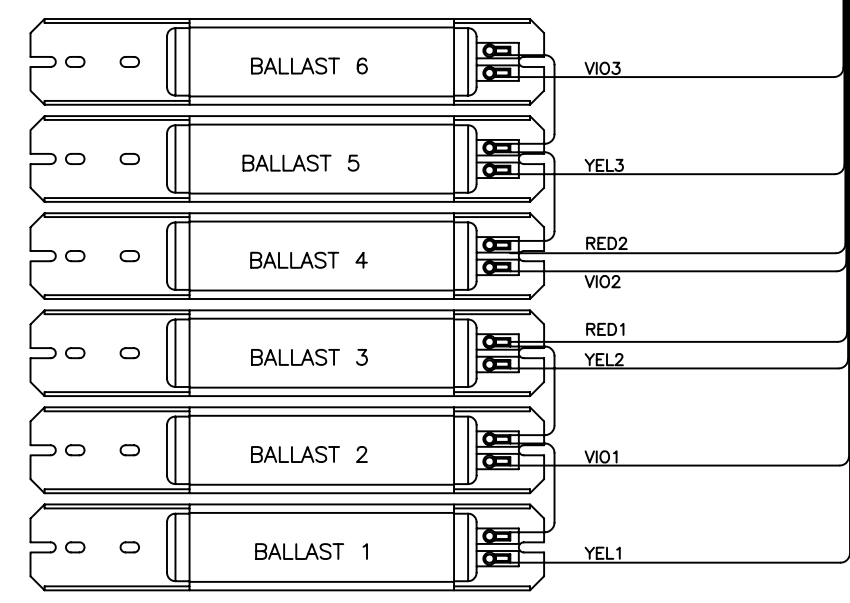

12 LAMP CANOPY
27522-01, REV A

NOTES:
1. KEY SWITCH NOT USED ON ALL MODELS.
2. IF KEY SWITCH NOT USED,
PINS ON J3 OF TIMER MUST BE SHORTED.

KEY SWITCH
27309-01
SEE NOTES 1 & 2

WIRE COLORS AND PART NUMBERS
ON ACTUAL ASSEMBLIES
COULD VARY FROM THOSE
SHOWN ON WIRE DIAGRAMS

12 LAMP BENCH EV3 '06
27523-01, REV A
BOTTOM FRONT OF BED