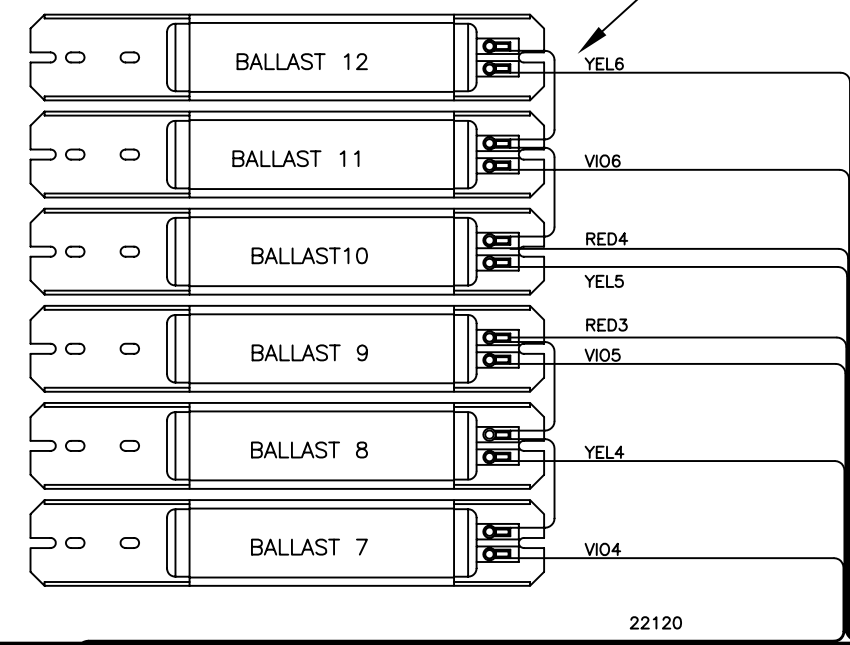

12 LAMP CANOPY
27522-01, REV A

NOTES:
1. KEY SWITCH NOT USED ON ALL MODELS.
2. IF KEY SWITCH NOT USED,
PINS ON J3 OF TIMER MUST BE SHORTED.

KEY SWITCH
27309-01
SEE NOTES 1 & 2

WIRE COLORS AND PART NUMBERS
ON ACTUAL ASSEMBLIES
COULD VARY FROM THOSE
SHOWN ON WIRE DIAGRAMS

12 LAMP BENCH EV3 '06
27523-01, REV A
BOTTOM FRONT OF BED