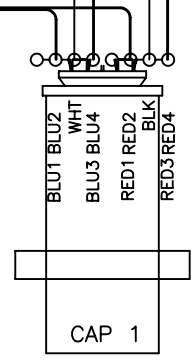

12 LAMP CANOPY
27522-01, REV A

NOTES:
1. KEY SWITCH NOT USED ON ALL MODELS.
2. IF KEY SWITCH NOT USED,
PINS ON J3 OF TIMER MUST BE SHORTED.

KEY SWITCH
27309-01
SEE NOTES 1 & 2

WIRE COLORS AND PART NUMBERS
ON ACTUAL ASSEMBLIES
COULD VARY FROM THOSE
SHOWN ON WIRE DIAGRAMS

12 LAMP BENCH EV3 '06
27523-01, REV A
BOTTOM FRONT OF BED