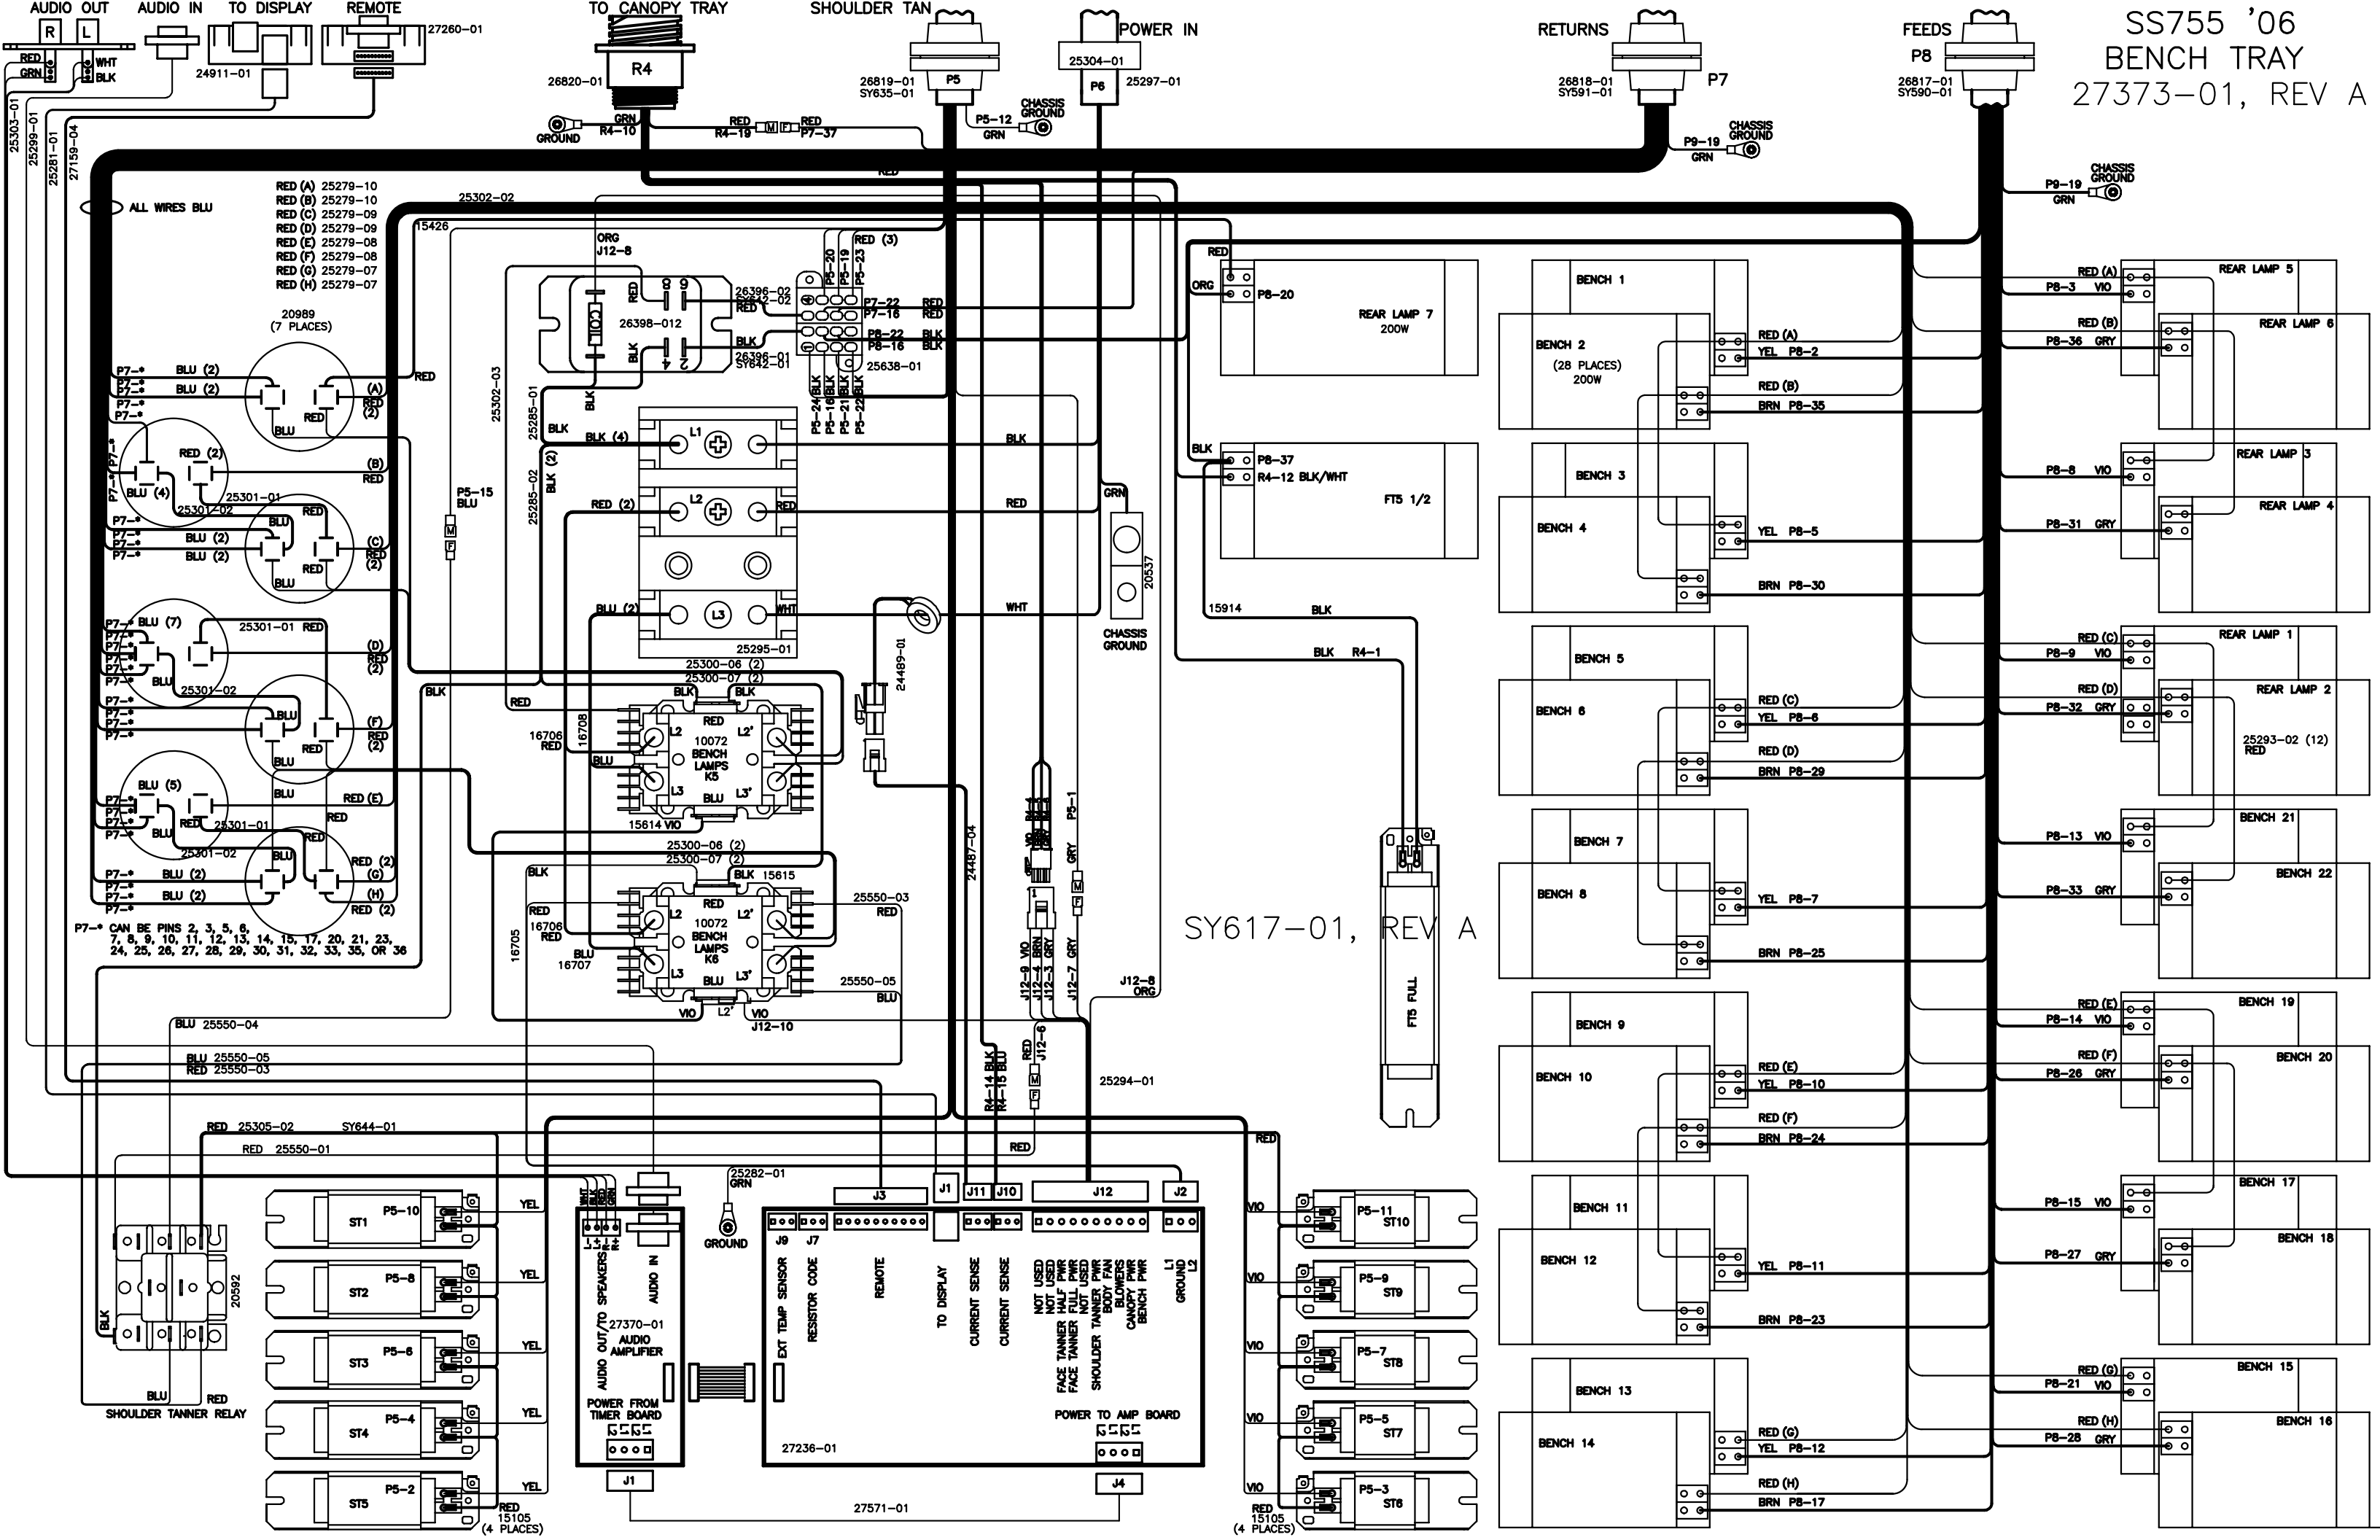

SS755 '06
CANOPY TRAY
27373-01, REV A
SY617-01, REV A

SS755 '06 BENCH TRAY 27373-01, REV A

- RED (A) 25279-10
- RED (B) 25279-10
- RED (C) 25279-09
- RED (D) 25279-09
- RED (E) 25279-08
- RED (F) 25279-08
- RED (G) 25279-07
- RED (H) 25279-07

20989
(7 PLACES)

P7 → CAN BE PINS 2, 3, 5, 6, 7, 8, 9, 10, 11, 12, 13, 14, 15, 17, 20, 21, 23, 24, 25, 26, 27, 28, 29, 30, 31, 32, 33, 35, OR 36

SY617-01, REV A

755 SERIES '06 REAR SECTION 27374-01, REV A

- J2-2 LINE IN R+
- J2-7 LINE IN R-
- J2-3 LINE IN L+
- J2-6 LINE IN L-
- J2-4 SPKR R+
- J2-8 SPKR R-
- J2-5 SPKR L+
- J2-9 SPKR L-

755 SERIES '06
 TIMER SYSTEM
 27374-01, REV A

BENCH TRAY

CONTROLLED OUTPUTS

POWER IN

27571-01