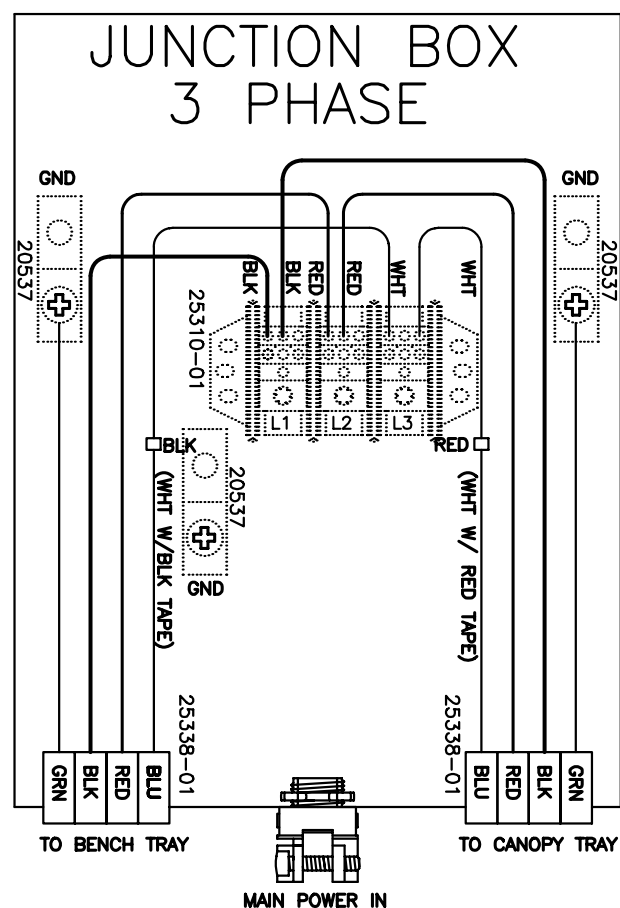

- BRN/WHT
- BLK HI
- BLU NOT USED
- RED NOT USED
- YEL NOT USED
- VIO FOR CCW ROTATION
- BRN
- ORG