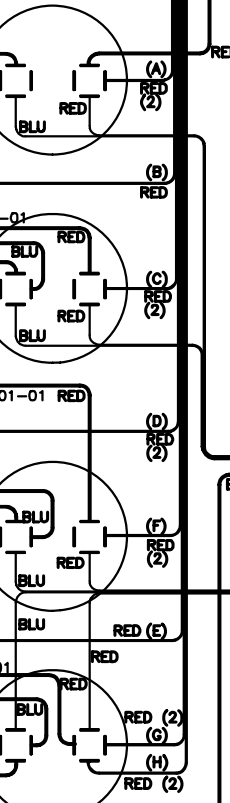

SS755 '06
CANOPY TRAY
27373-01, REV A
SY617-01, REV A

SS755 '06 BENCH TRAY 27373-01, REV A

- RED (A) 25279-10
- RED (B) 25279-10
- RED (C) 25279-09
- RED (D) 25279-09
- RED (E) 25279-08
- RED (F) 25279-08
- RED (G) 25279-07
- RED (H) 25279-07

20989
(7 PLACES)

P7 → CAN BE PINS 2, 3, 5, 6, 7, 8, 9, 10, 11, 12, 13, 14, 15, 17, 20, 21, 23, 24, 25, 26, 27, 28, 29, 30, 31, 32, 33, 35, OR 36

SY617-01, REV A

755 SERIES '06 REAR SECTION 27374-01, REV A

WARNING: ALTERING THE DESIGN, TIMER SYSTEM, OR WIRING FROM THAT SHOWN HEREIN, WILL VOID THE WARRANTY, AND MAY RESULT IN A VIOLATION OF FEDERAL LAW.

- BRN/WHT
- BLK HI
- BLU NOT USED
- RED NOT USED
- YEL NOT USED
- VIO FOR CCW ROTATION
- BRN
- ORG

- J2-2 LINE IN R+
- J2-7 LINE IN R-
- J2-3 LINE IN L+
- J2-6 LINE IN L-
- J2-4 SPKR R+
- J2-8 SPKR R-
- J2-5 SPKR L+
- J2-9 SPKR L-

755 SERIES '06
 TIMER SYSTEM
 27374-01, REV A

BENCH TRAY

CONTROLLED OUTPUTS