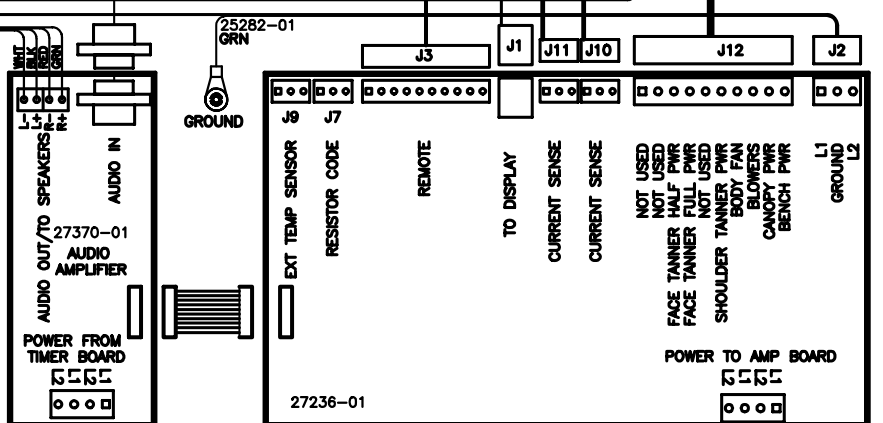

SS755 '06 BENCH TRAY 27373-01, REV A

- RED (A) 25279-10
- RED (B) 25279-10
- RED (C) 25279-09
- RED (D) 25279-09
- RED (E) 25279-08
- RED (F) 25279-08
- RED (G) 25279-07
- RED (H) 25279-07

20989
(7 PLACES)

P7 → CAN BE PINS 2, 3, 5, 6, 7, 8, 9, 10, 11, 12, 13, 14, 15, 17, 20, 21, 23, 24, 25, 26, 27, 28, 29, 30, 31, 32, 33, 35, OR 36

SY617-01, REV A