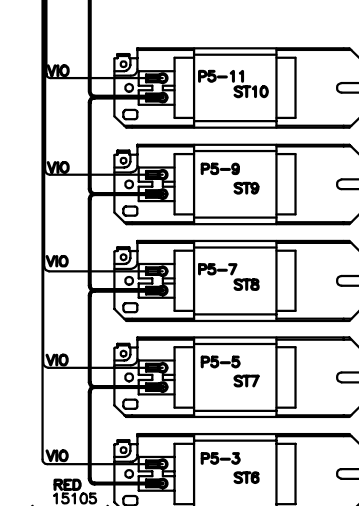

SS755 '06
CANOPY TRAY
27373-01, REV A
SY617-01, REV A

SS755 '06 BENCH TRAY 27373-01, REV A

- RED (A) 25279-10
- RED (B) 25279-10
- RED (C) 25279-09
- RED (D) 25279-09
- RED (E) 25279-08
- RED (F) 25279-08
- RED (G) 25279-07
- RED (H) 25279-07

20989
(7 PLACES)

P7 → CAN BE PINS 2, 3, 5, 6, 7, 8, 9, 10, 11, 12, 13, 14, 15, 17, 20, 21, 23, 24, 25, 26, 27, 28, 29, 30, 31, 32, 33, 35, OR 36

SY617-01, REV A

755 SERIES '06 REAR SECTION 27374-01, REV A