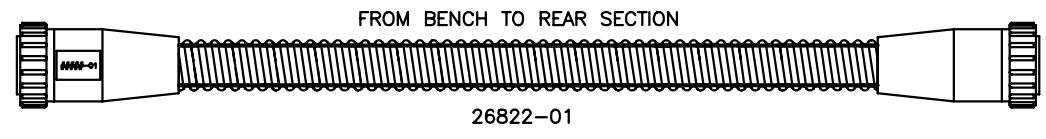

755 SERIES '06 REAR SECTION 27374-01, REV A

WARNING: ALTERING THE DESIGN, TIMER SYSTEM, OR WIRING FROM THAT SHOWN HEREIN, WILL VOID THE WARRANTY, AND MAY RESULT IN A VIOLATION OF FEDERAL LAW.

- BRN/WHT
- BLK HI
- BLU NOT USED
- RED NOT USED
- YEL NOT USED
- VIO FOR CCW ROTATION
- BRN
- ORG