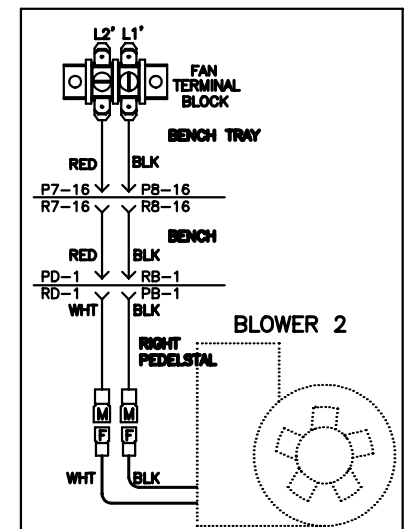

SS755 '06
CANOPY TRAY
27373-01, REV A
SY617-01, REV A

SS755 '06 BENCH TRAY 27373-01, REV A

- RED (A) 25279-10
- RED (B) 25279-10
- RED (C) 25279-09
- RED (D) 25279-09
- RED (E) 25279-08
- RED (F) 25279-08
- RED (G) 25279-07
- RED (H) 25279-07

20989
(7 PLACES)

P7 → CAN BE PINS 2, 3, 5, 6, 7, 8, 9, 10, 11, 12, 13, 14, 15, 17, 20, 21, 23, 24, 25, 26, 27, 28, 29, 30, 31, 32, 33, 35, OR 36

SY617-01, REV A

755 SERIES '06 REAR SECTION 27374-01, REV A

WARNING: ALTERING THE DESIGN, TIMER SYSTEM, OR WIRING FROM THAT SHOWN HEREIN, WILL VOID THE WARRANTY, AND MAY RESULT IN A VIOLATION OF FEDERAL LAW.

- BRN/WHT
- BLK HI
- BLU NOT USED
- RED NOT USED
- YEL NOT USED
- VIO FOR CCW ROTATION
- BRN
- ORG