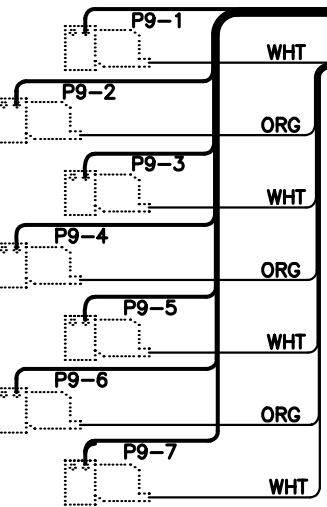

SS755 '06
CANOPY TRAY
27373-01, REV A
SY617-01, REV A

SS755 '06 BENCH TRAY 27373-01, REV A

- RED (A) 25279-10
- RED (B) 25279-10
- RED (C) 25279-09
- RED (D) 25279-09
- RED (E) 25279-08
- RED (F) 25279-08
- RED (G) 25279-07
- RED (H) 25279-07

20989
(7 PLACES)

P7 → CAN BE PINS 2, 3, 5, 6, 7, 8, 9, 10, 11, 12, 13, 14, 15, 17, 20, 21, 23, 24, 25, 26, 27, 28, 29, 30, 31, 32, 33, 35, OR 36

SY617-01, REV A

755 SERIES '06 REAR SECTION 27374-01, REV A

WARNING: ALTERING THE DESIGN, TIMER SYSTEM, OR WIRING FROM THAT SHOWN HEREIN, WILL VOID THE WARRANTY, AND MAY RESULT IN A VIOLATION OF FEDERAL LAW.

- BRN/WHT
- BLK HI
- BLU NOT USED
- RED NOT USED
- YEL NOT USED
- VIO FOR CCW ROTATION
- BRN
- ORG