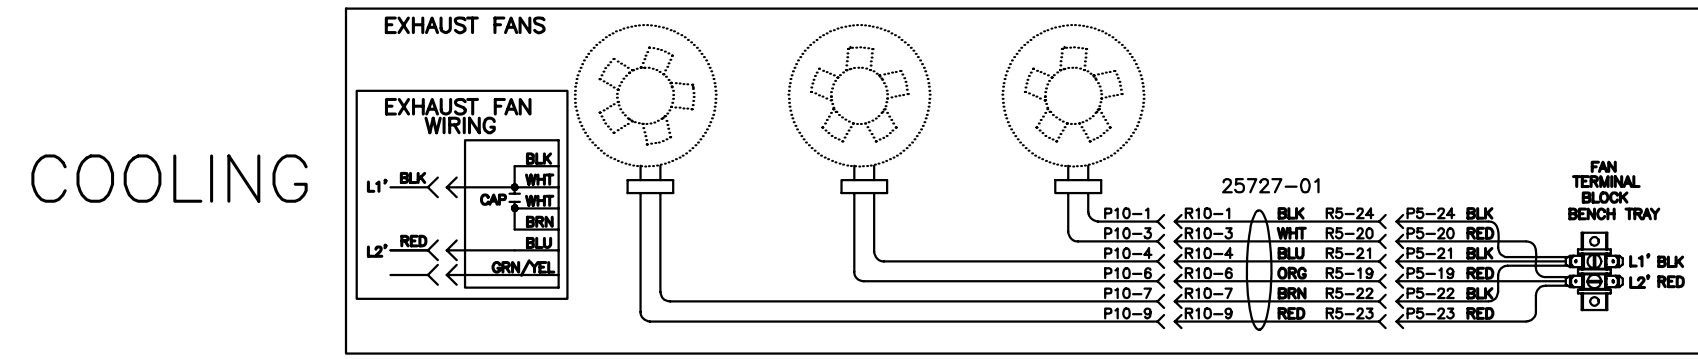

- BRN/WHT
- BLK HI
- BLU NOT USED
- RED NOT USED
- YEL NOT USED
- VIO FOR CCW ROTATION
- BRN
- ORG