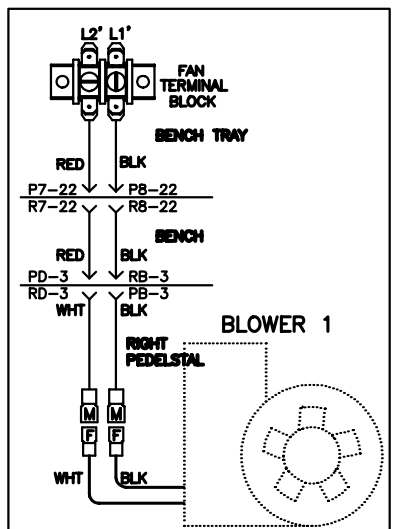

SS755 '06
CANOPY TRAY
27373-01, REV A
SY617-01, REV A

SS755 '06 BENCH TRAY 27373-01, REV A

- RED (A) 25279-10
- RED (B) 25279-10
- RED (C) 25279-09
- RED (D) 25279-09
- RED (E) 25279-08
- RED (F) 25279-08
- RED (G) 25279-07
- RED (H) 25279-07

20989
(7 PLACES)

P7 → CAN BE PINS 2, 3, 5, 6, 7, 8, 9, 10, 11, 12, 13, 14, 15, 17, 20, 21, 23, 24, 25, 26, 27, 28, 29, 30, 31, 32, 33, 35, OR 36

SY617-01, REV A

755 SERIES '06 REAR SECTION 27374-01, REV A

WARNING: ALTERING THE DESIGN, TIMER SYSTEM, OR WIRING FROM THAT SHOWN HEREIN, WILL VOID THE WARRANTY, AND MAY RESULT IN A VIOLATION OF FEDERAL LAW.

- BRN/WHT
- BLK HI
- BLU NOT USED
- RED NOT USED
- YEL NOT USED
- VIO FOR CCW ROTATION
- BRN
- ORG