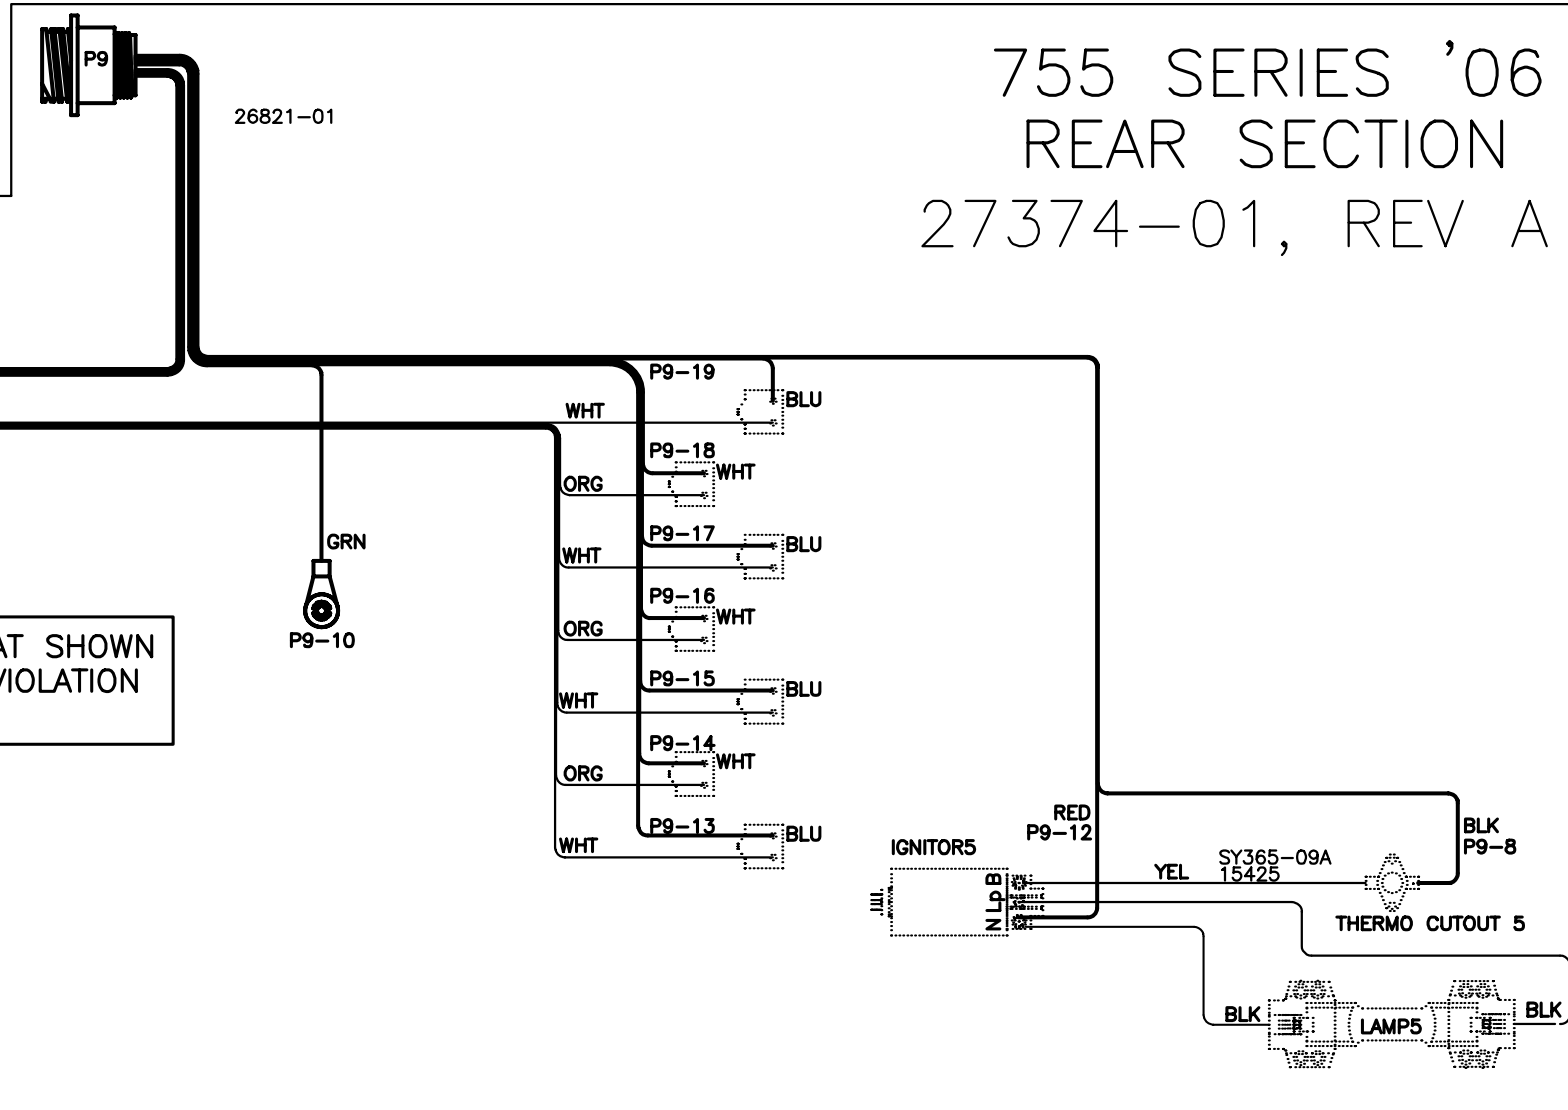

SS755 '06
CANOPY TRAY
27373-01, REV A
SY617-01, REV A

SS755 '06 BENCH TRAY 27373-01, REV A

- RED (A) 25279-10
- RED (B) 25279-10
- RED (C) 25279-09
- RED (D) 25279-09
- RED (E) 25279-08
- RED (F) 25279-08
- RED (G) 25279-07
- RED (H) 25279-07

20989
(7 PLACES)

P7 → CAN BE PINS 2, 3, 5, 6, 7, 8, 9, 10, 11, 12, 13, 14, 15, 17, 20, 21, 23, 24, 25, 26, 27, 28, 29, 30, 31, 32, 33, 35, OR 36

SY617-01, REV A

755 SERIES '06 REAR SECTION 27374-01, REV A

- J2-2 LINE IN R+
- J2-7 LINE IN R-
- J2-3 LINE IN L+
- J2-6 LINE IN L-
- J2-4 SPKR R+
- J2-8 SPKR R-
- J2-5 SPKR L+
- J2-9 SPKR L-

755 SERIES '06
 TIMER SYSTEM
 27374-01, REV A

BENCH TRAY

CONTROLLED OUTPUTS

POWER IN

27571-01