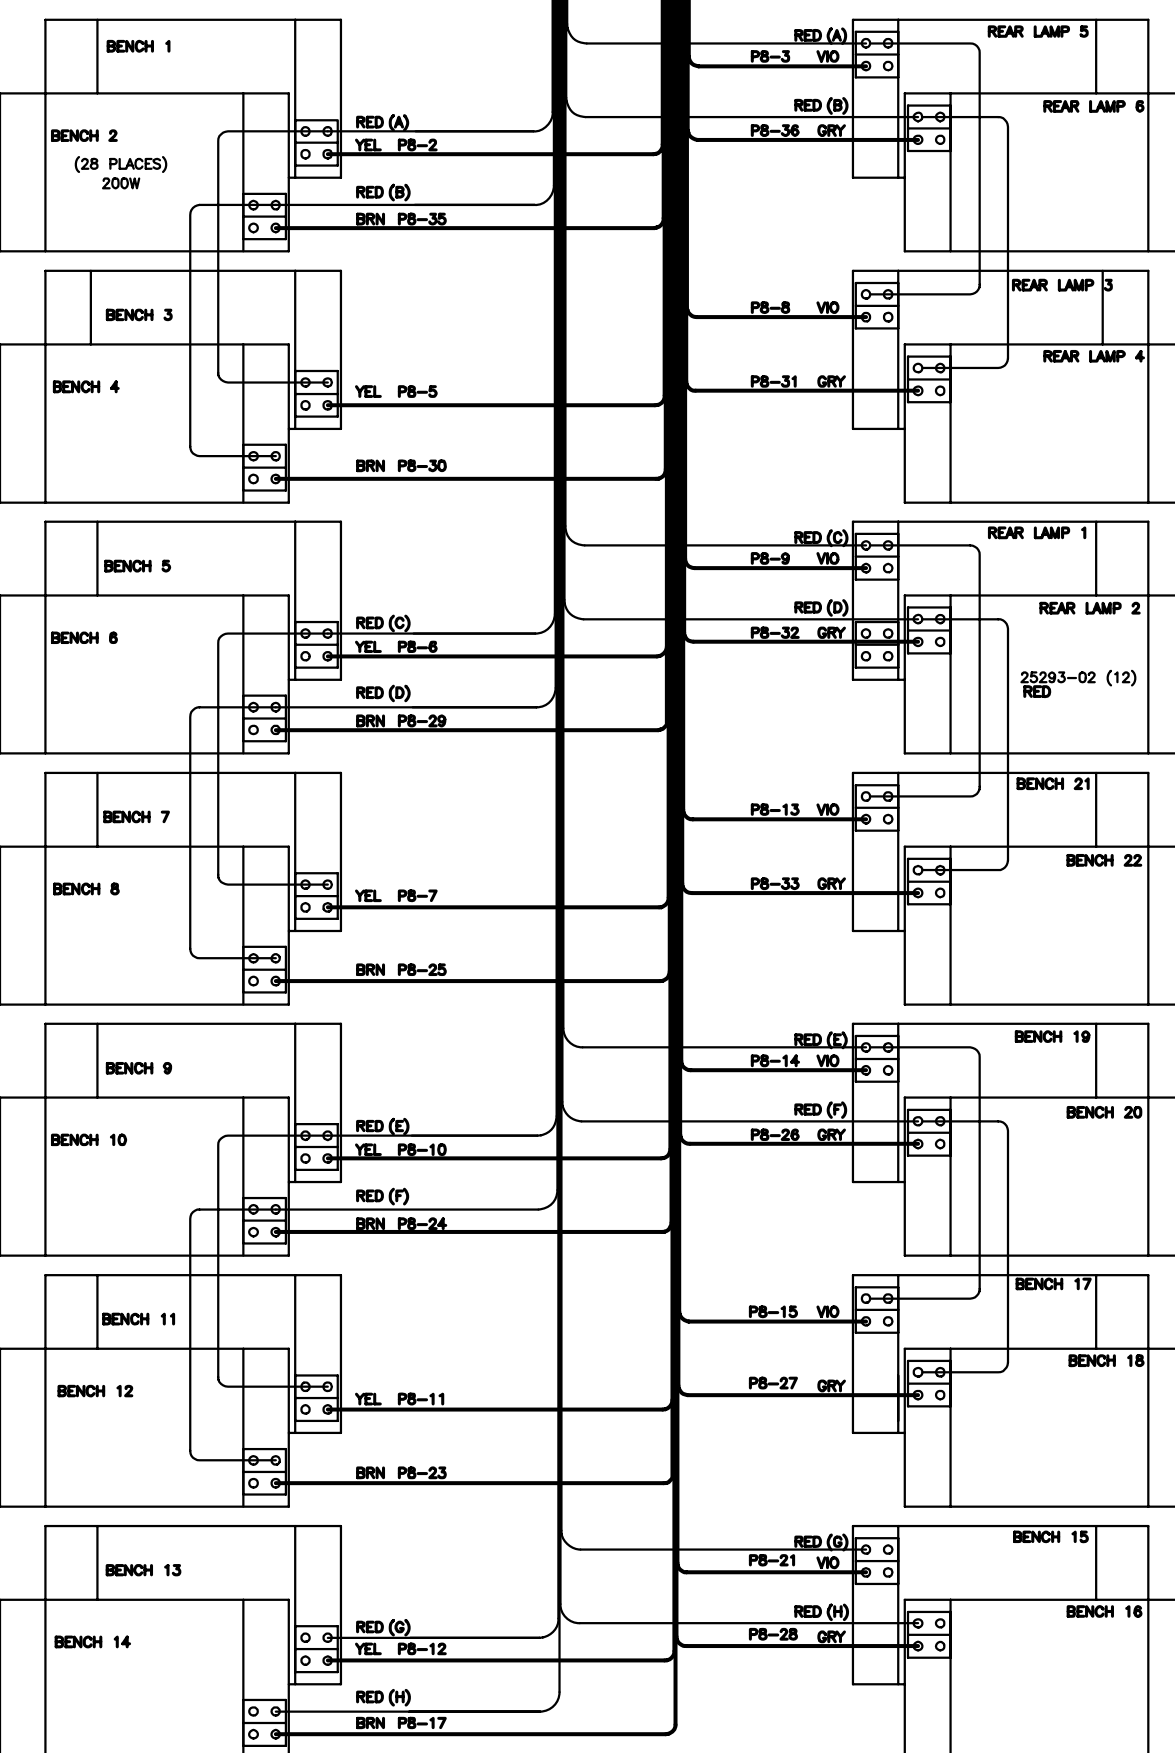

SS755 '06
CANOPY TRAY
27373-01, REV A
SY617-01, REV A

SS755 '06 BENCH TRAY 27373-01, REV A

- RED (A) 25279-10
- RED (B) 25279-10
- RED (C) 25279-09
- RED (D) 25279-09
- RED (E) 25279-08
- RED (F) 25279-08
- RED (G) 25279-07
- RED (H) 25279-07

20989
(7 PLACES)

P7 → CAN BE PINS 2, 3, 5, 6, 7, 8, 9, 10, 11, 12, 13, 14, 15, 17, 20, 21, 23, 24, 25, 26, 27, 28, 29, 30, 31, 32, 33, 35, OR 36

SY617-01, REV A

755 SERIES '06 REAR SECTION 27374-01, REV A

- J2-2 LINE IN R+
- J2-7 LINE IN R-
- J2-3 LINE IN L+
- J2-6 LINE IN L-
- J2-4 SPKR R+
- J2-8 SPKR R-
- J2-5 SPKR L+
- J2-9 SPKR L-

755 SERIES '06
 TIMER SYSTEM
 27374-01, REV A

BENCH TRAY

CONTROLLED OUTPUTS