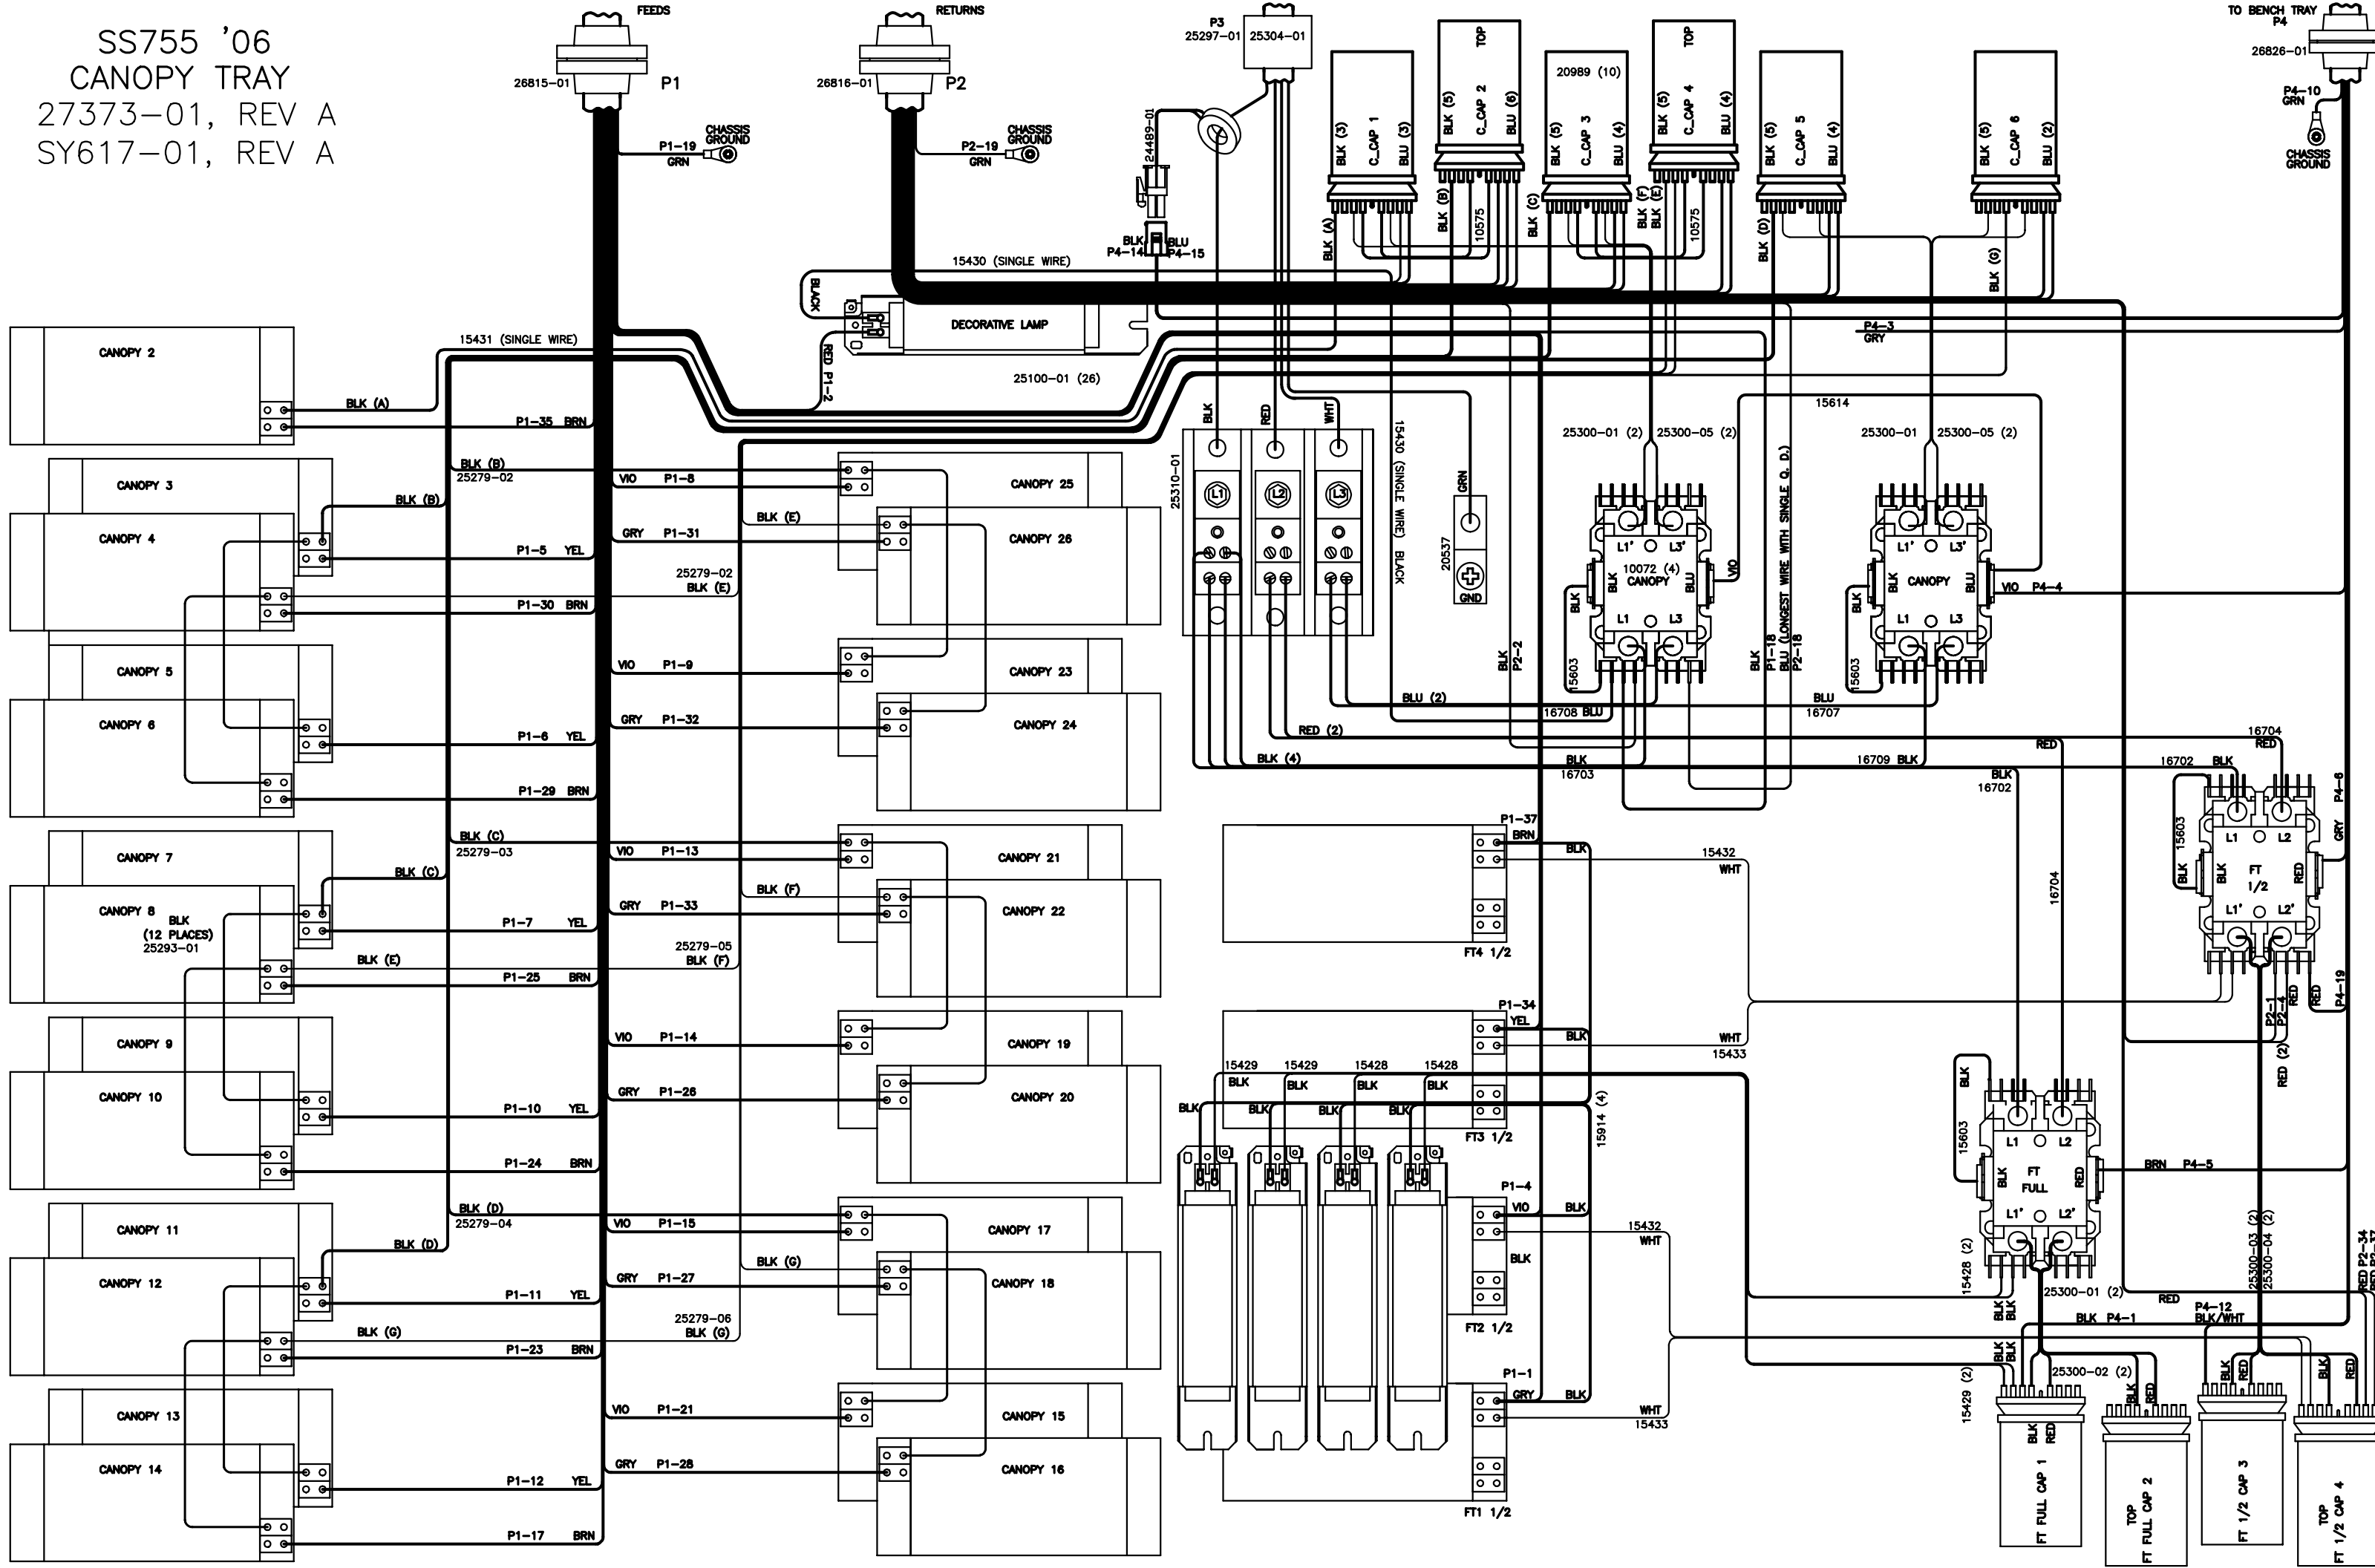

SS755 '06
CANOPY TRAY
27373-01, REV A
SY617-01, REV A

SS755 '06 BENCH TRAY 27373-01, REV A

- RED (A) 25279-10
- RED (B) 25279-10
- RED (C) 25279-09
- RED (D) 25279-09
- RED (E) 25279-08
- RED (F) 25279-08
- RED (G) 25279-07
- RED (H) 25279-07

20989
(7 PLACES)

P7 → CAN BE PINS 2, 3, 5, 6, 7, 8, 9, 10, 11, 12, 13, 14, 15, 17, 20, 21, 23, 24, 25, 26, 27, 28, 29, 30, 31, 32, 33, 35, OR 36

SY617-01, REV A

755 SERIES '06 REAR SECTION 27374-01, REV A

- J2-2 LINE IN R+
- J2-7 LINE IN R-
- J2-3 LINE IN L+
- J2-6 LINE IN L-
- J2-4 SPKR R+
- J2-8 SPKR R-
- J2-5 SPKR L+
- J2-9 SPKR L-

755 SERIES '06
 TIMER SYSTEM
 27374-01, REV A

BENCH TRAY

CONTROLLED OUTPUTS