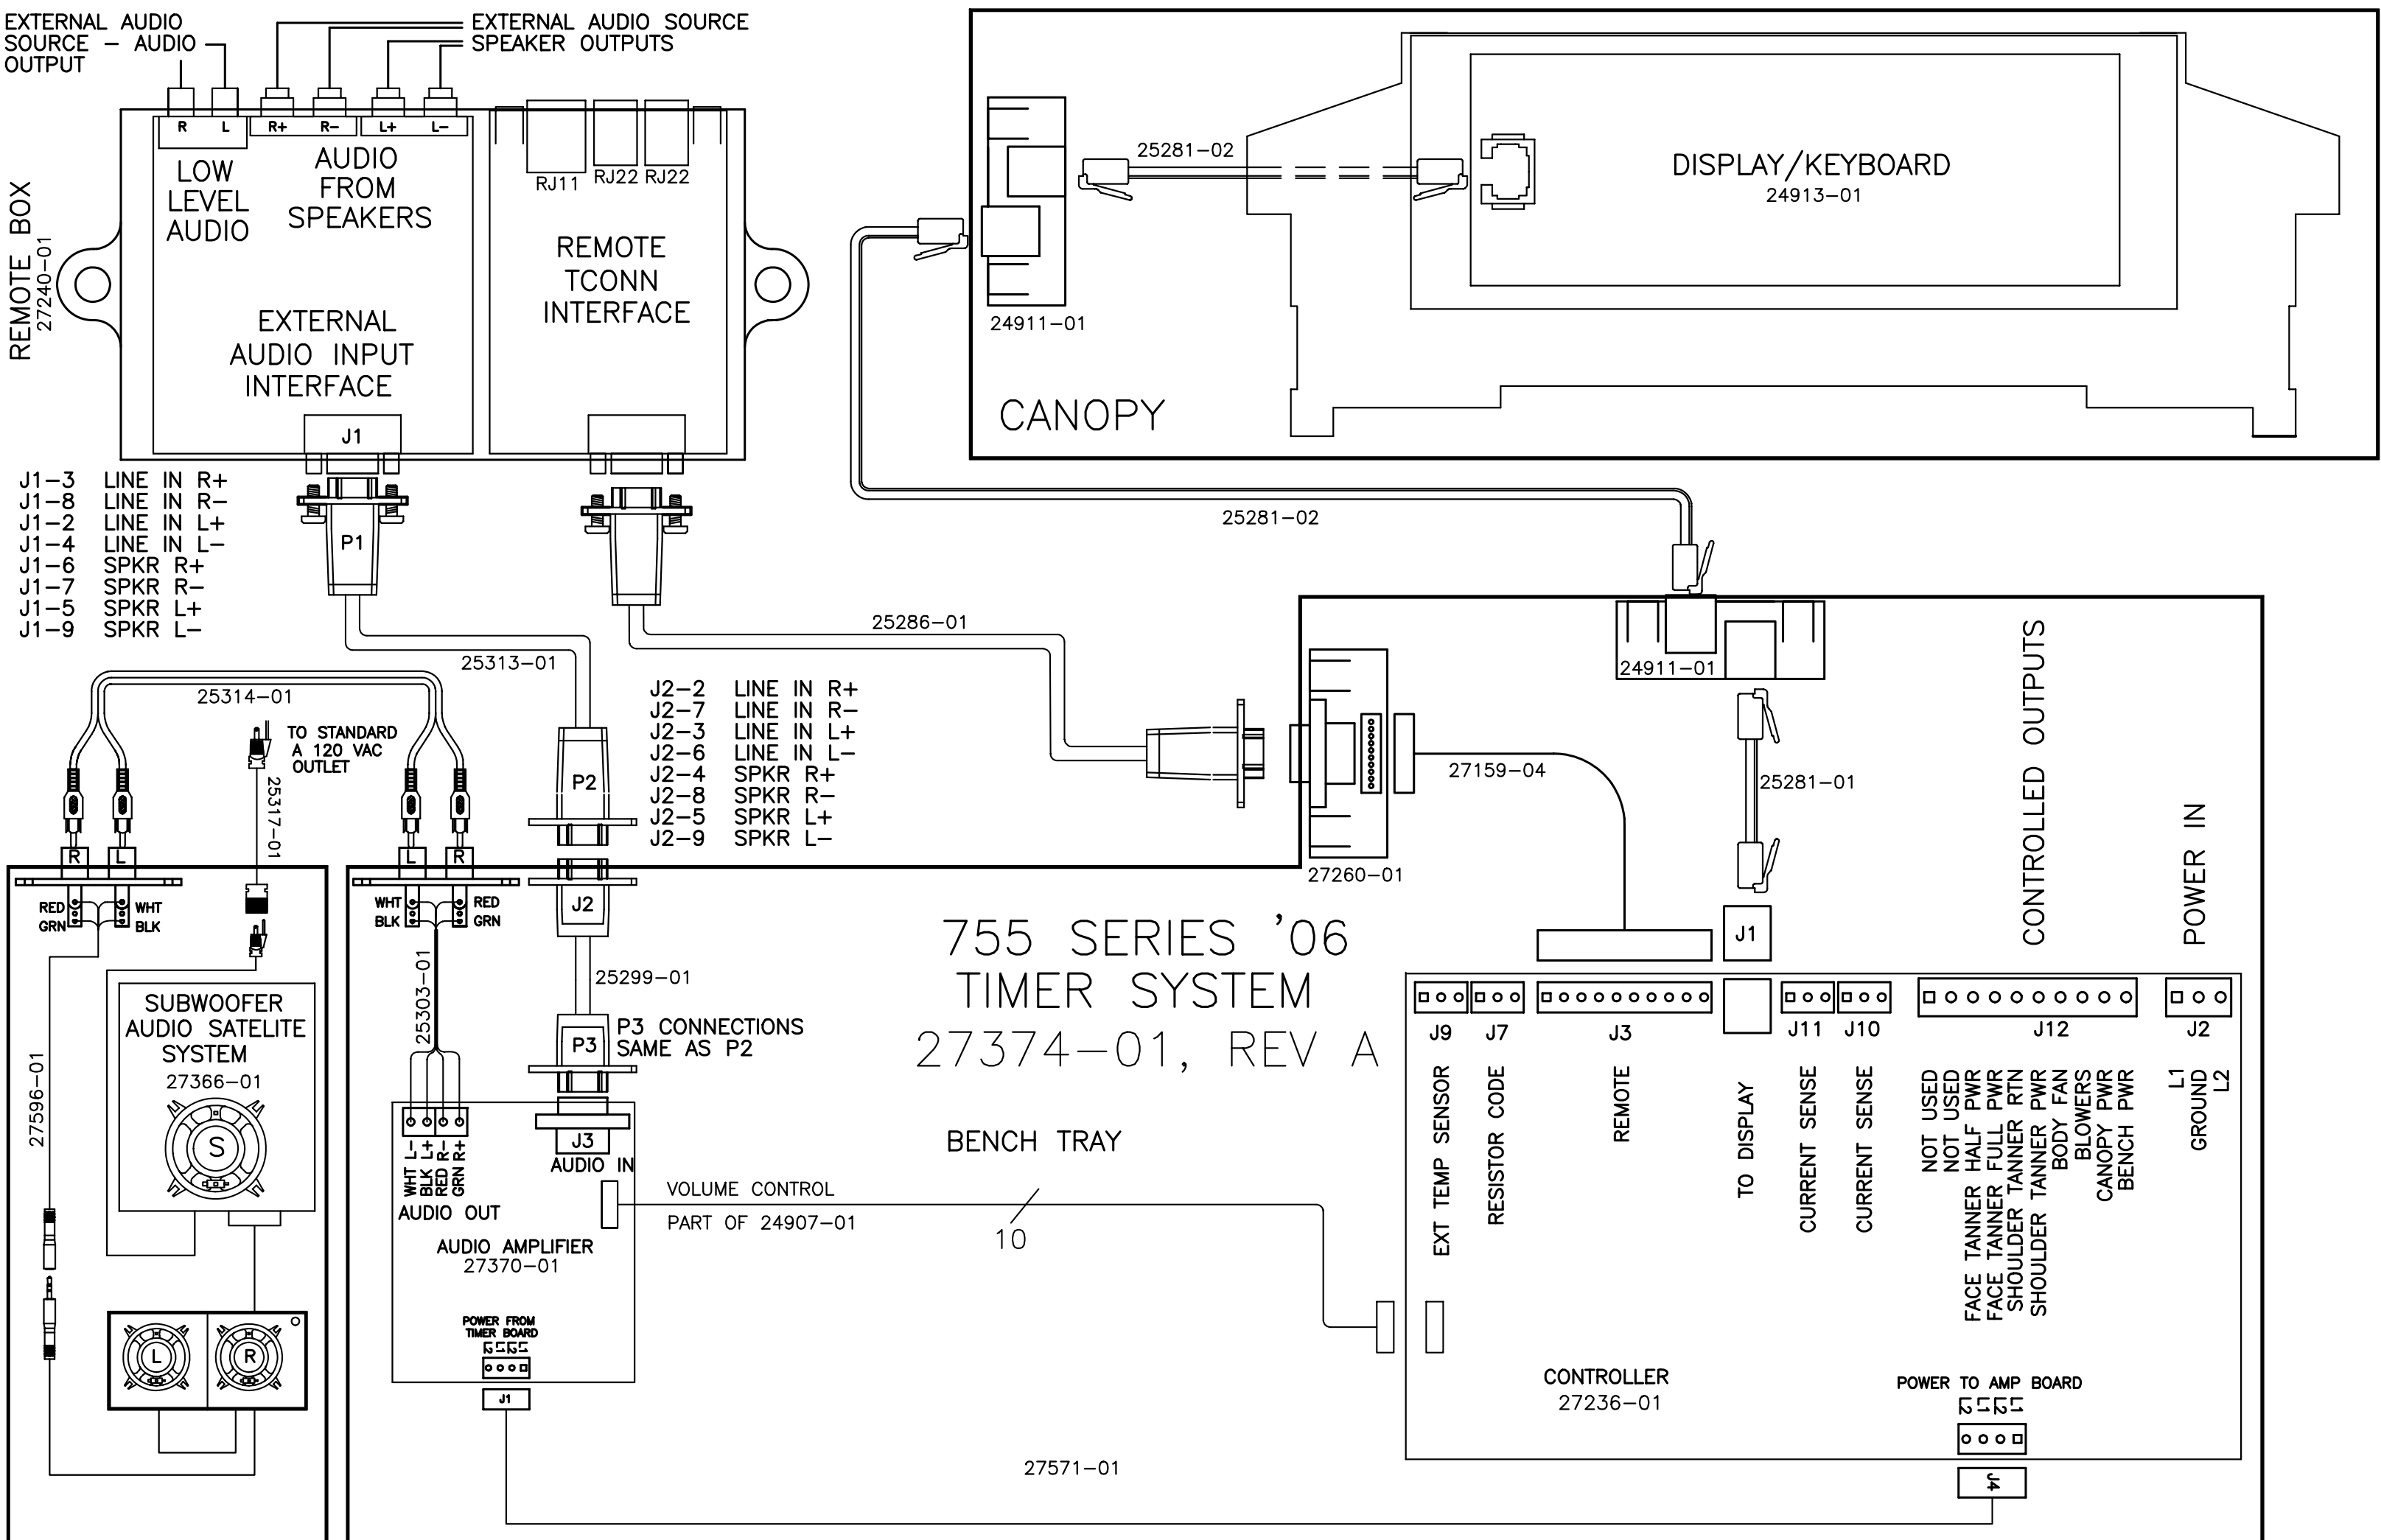

EXTERNAL AUDIO SOURCE - AUDIO OUTPUT
EXTERNAL AUDIO SOURCE SPEAKER OUTPUTS

REMOTE BOX
27240-01

CANOPY

DISPLAY/KEYBOARD
24913-01

- J1-3 LINE IN R+
- J1-8 LINE IN R-
- J1-2 LINE IN L+
- J1-4 LINE IN L-
- J1-6 SPKR R+
- J1-7 SPKR R-
- J1-5 SPKR L+
- J1-9 SPKR L-

- J2-2 LINE IN R+
- J2-7 LINE IN R-
- J2-3 LINE IN L+
- J2-6 LINE IN L-
- J2-4 SPKR R+
- J2-8 SPKR R-
- J2-5 SPKR L+
- J2-9 SPKR L-

755 SERIES '06
TIMER SYSTEM
27374-01, REV A

BENCH TRAY

CONTROLLED OUTPUTS

POWER IN

27571-01