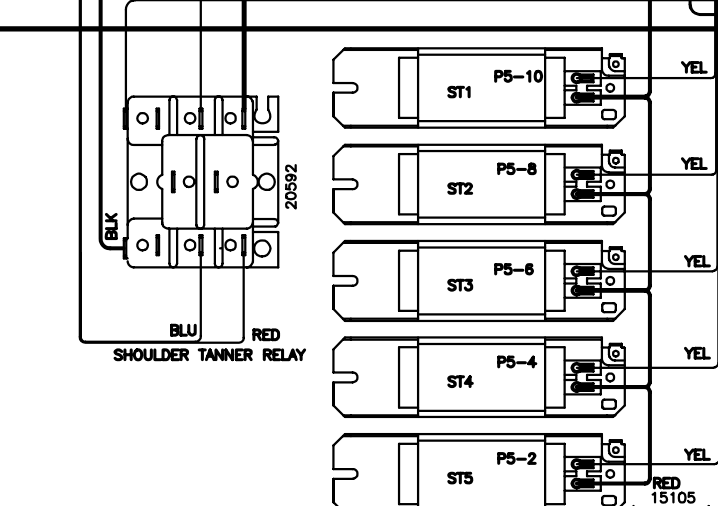

SS755 '06
CANOPY TRAY
27373-01, REV A
SY617-01, REV A

SS755 '06 BENCH TRAY 27373-01, REV A

- RED (A) 25279-10
- RED (B) 25279-10
- RED (C) 25279-09
- RED (D) 25279-09
- RED (E) 25279-08
- RED (F) 25279-08
- RED (G) 25279-07
- RED (H) 25279-07

20989
(7 PLACES)

P7 → CAN BE PINS 2, 3, 5, 6, 7, 8, 9, 10, 11, 12, 13, 14, 15, 17, 20, 21, 23, 24, 25, 26, 27, 28, 29, 30, 31, 32, 33, 35, OR 36

SY617-01, REV A

755 SERIES '06 REAR SECTION 27374-01, REV A