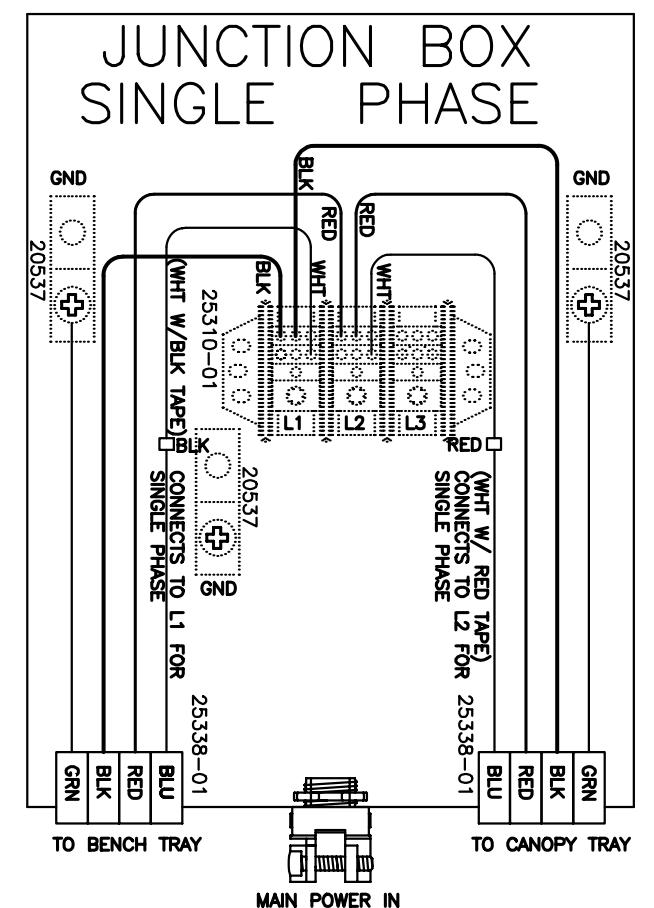

- BRN/WHT
- BLK HI
- BLU NOT USED
- RED NOT USED
- YEL NOT USED
- VIO FOR CCW ROTATION
- BRN
- ORG