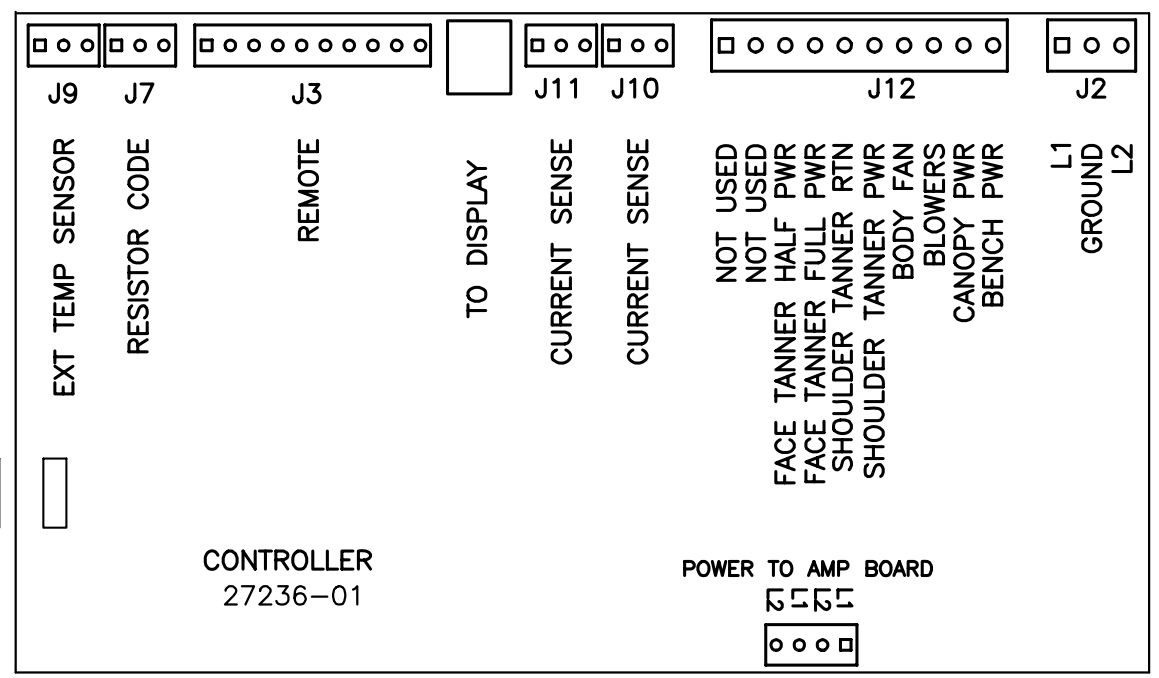

755 SERIES '06
TIMER SYSTEM
27374-01, REV A

BENCH TRAY

CONTROLLED OUTPUTS

POWER IN