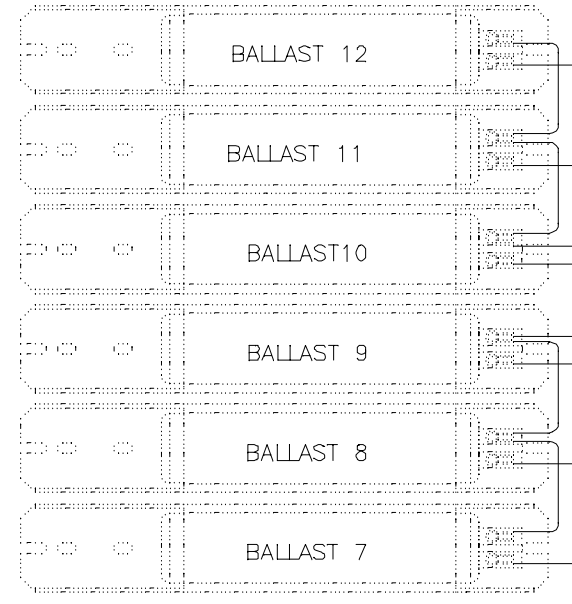

24 LAMP GT CANOPY
26972-01, REV A

23733-01

ORG	□	REMOTE (2)
VIO	○	FANS
WHT	○	LAMPS
BLK	○	L2
	○	NOT USED
	○	L1

ELECTRONIC
TIMER

24 LAMP GT BENCH
26972-01, REV A

BOTTOM FRONT OF BED

RED 15105 (8 PLACES)

22120

24103-01

22120