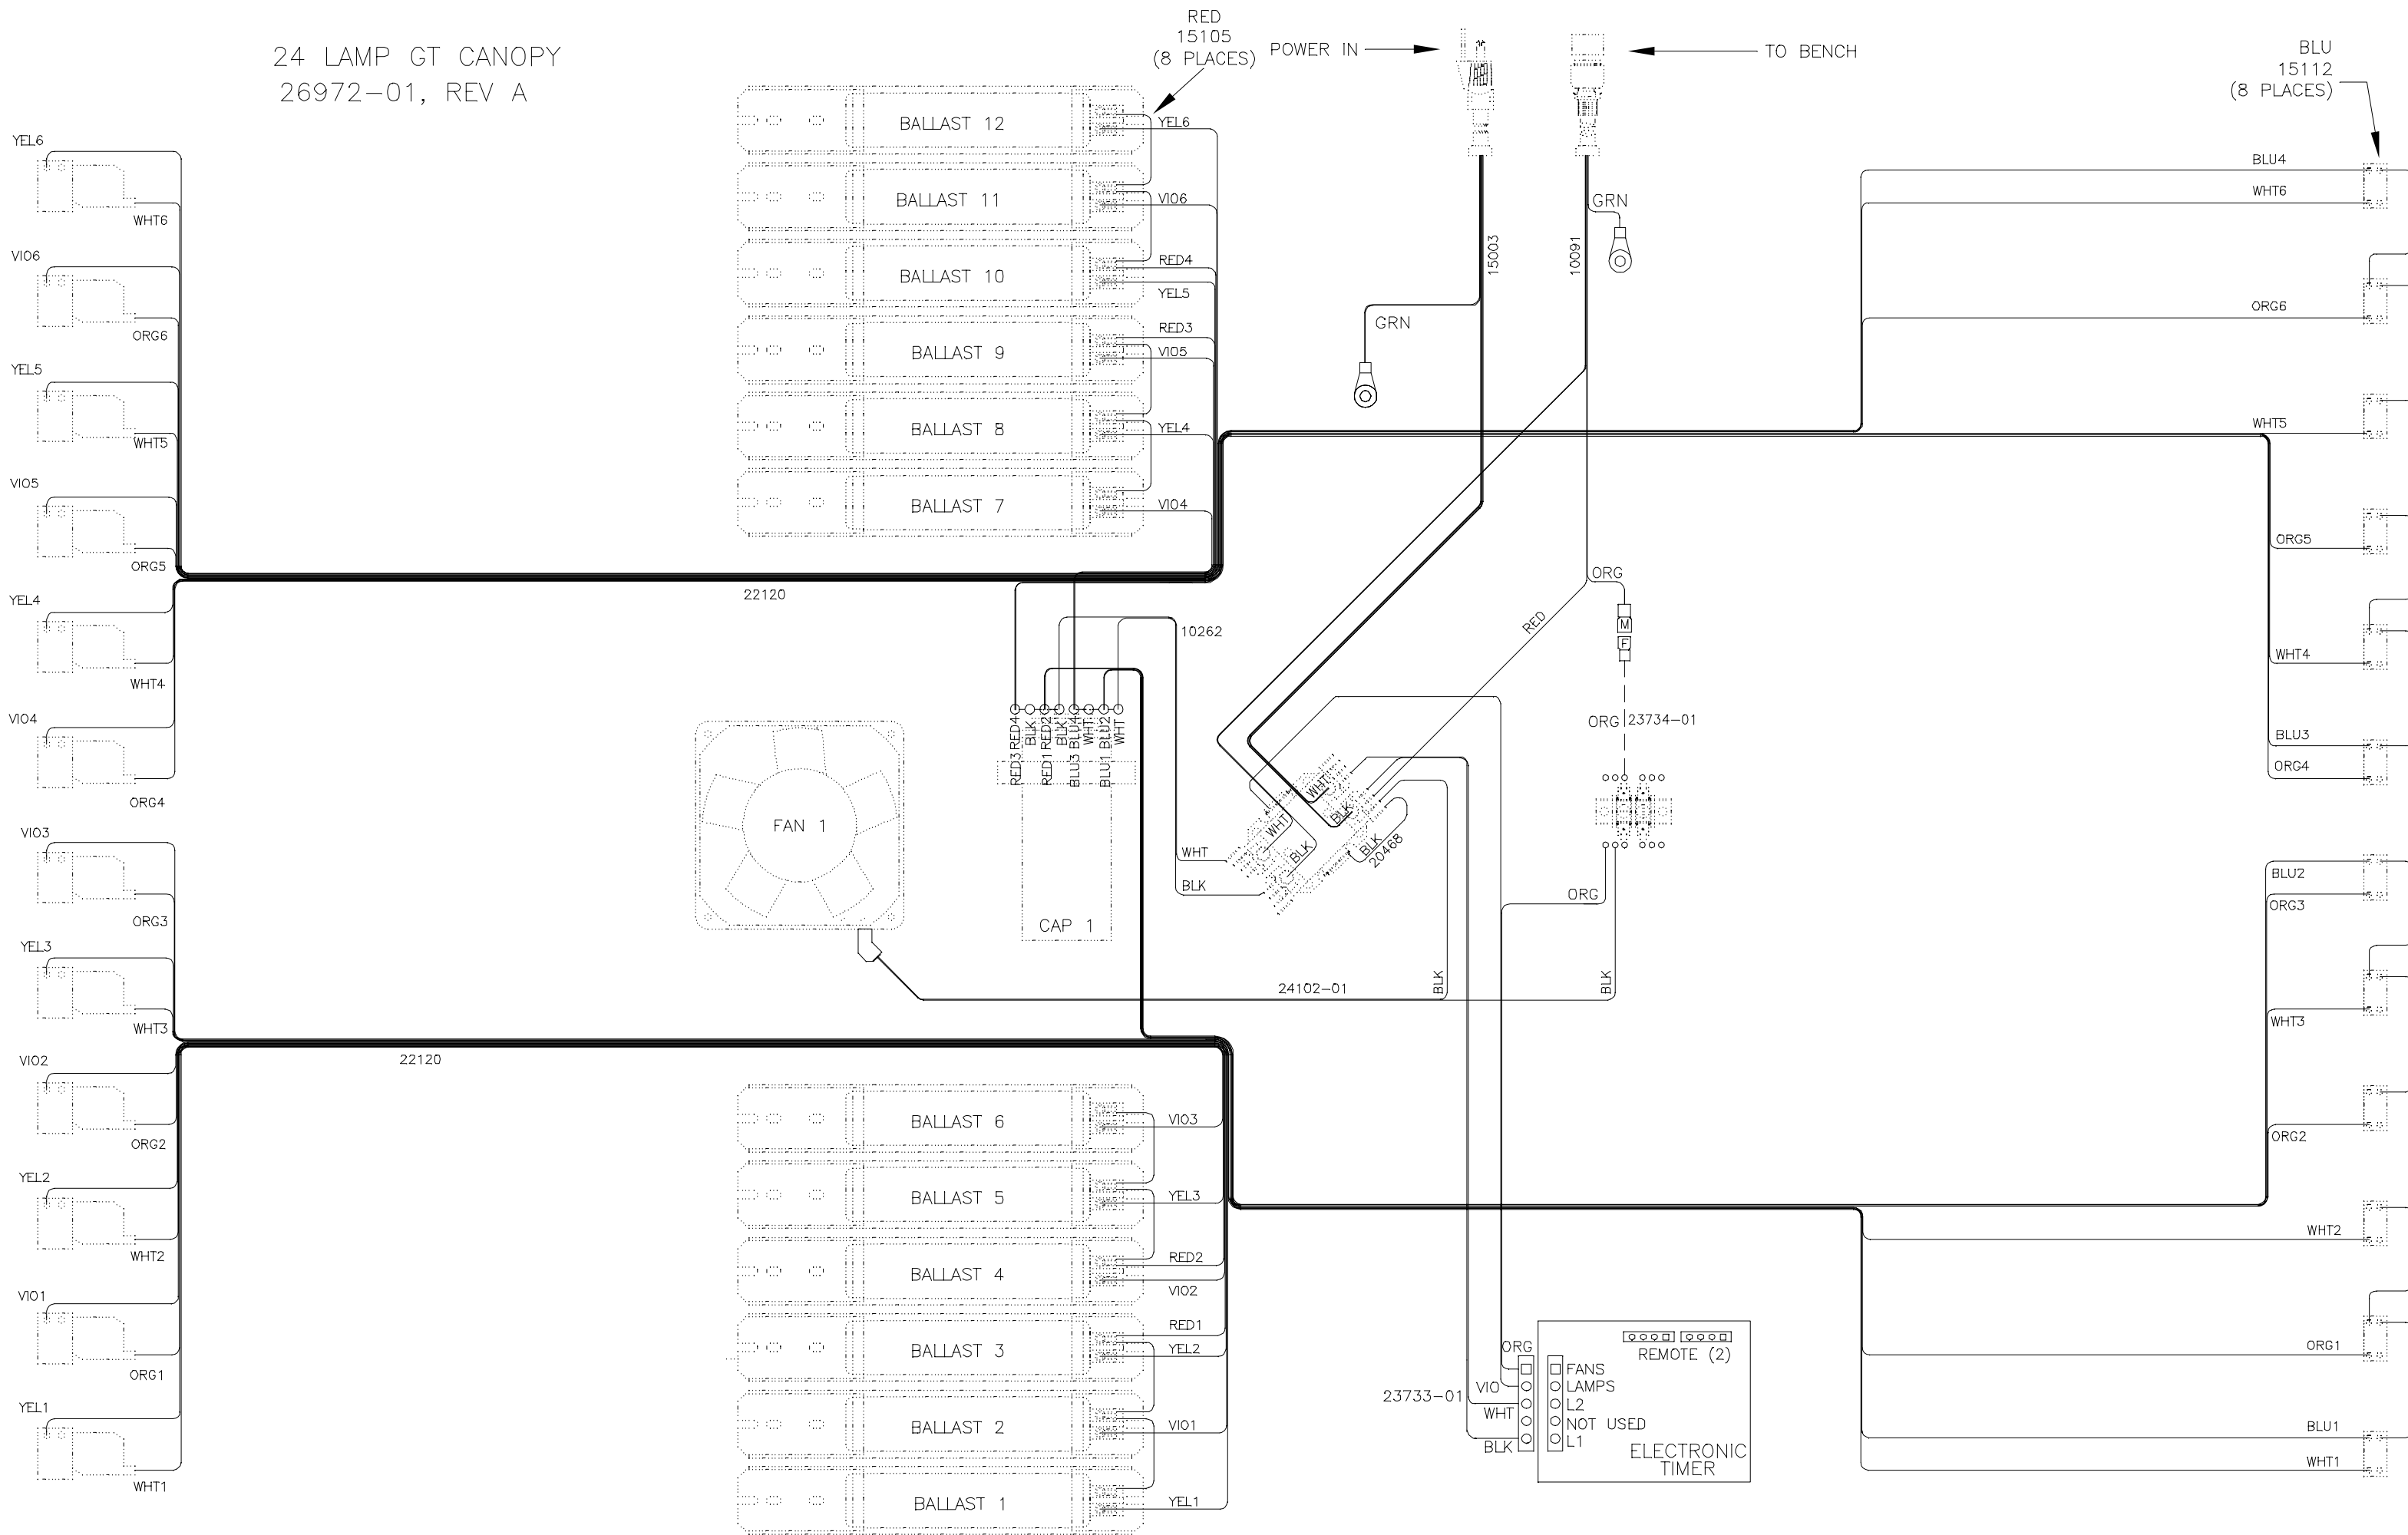

24 LAMP GT CANOPY
26972-01, REV A

23733-01

ORG	□	REMOTE (2)
VIO	○	FANS
WHT	○	LAMPS
BLK	○	L2
	○	NOT USED
	○	L1

ELECTRONIC
TIMER

24 LAMP GT BENCH
26972-01, REV A

BOTTOM FRONT OF BED

RED 15105 (8 PLACES)

22120

24103-01

22120