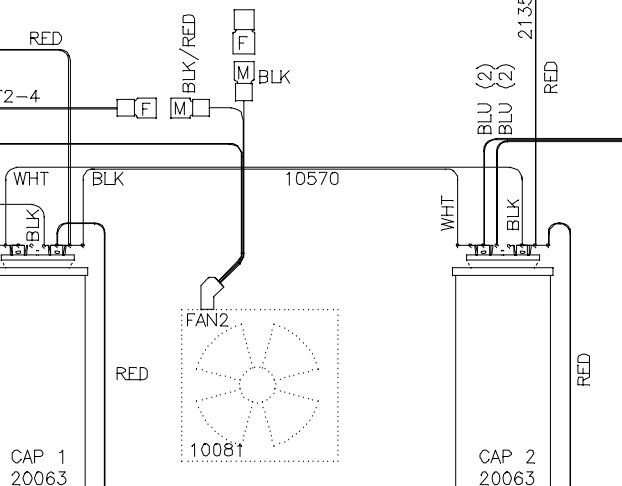

26886-01

BLU 21359

26889-01, REV A  
28SV LAMP  
CANOPY WIRE DIAGRAM

ELECTRONIC TIMER  
SEE TIMER WIRE DIAGRAM

\* WHITE TO BLACK

BRN  
(10 PLCS)  
15913

TIMER DISPLAY KEYPAD  
24270-01

24486-01

26887-01

26887-01

26887-01

26887-01

26887-01

TO REMOTE  
23187-01  
23120-02  
23120-02

POWER IN  
15025  
BLACK  
WHITE  
GREEN  
FRAME GROUND

TO BENCH  
10091  
BLACK  
WHITE  
ORANGE  
RED  
GREEN  
FRAME GROUND

# 26927-01, REV A ADI-ST TIMER DIAGRAM

## ELECTRONIC TIMER CONNECTOR DIAGRAM