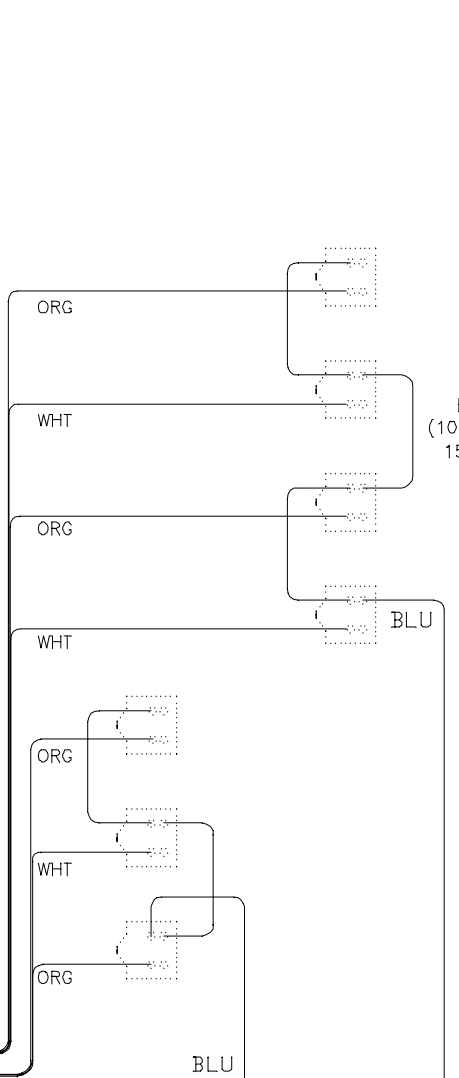

26886-01

BLU 21359

26889-01, REV A  
28SV LAMP  
CANOPY WIRE DIAGRAM

ELECTRONIC TIMER  
SEE TIMER WIRE DIAGRAM

\* WHITE TO BLACK

BRN  
(10 PLCS)  
15913

TIMER DISPLAY KEYPAD  
24270-01

24486-01

26887-01

26887-01

26887-01

26887-01

26887-01

TO REMOTE  
23187-01  
23120-02  
23120-02

POWER IN  
15025  
BLACK  
WHITE  
GREEN  
FRAME GROUND

TO BENCH  
10091  
BLACK  
WHITE  
ORANGE  
RED  
GREEN  
FRAME GROUND

# 26927-01, REV A ADI-ST TIMER DIAGRAM

## ELECTRONIC TIMER CONNECTOR DIAGRAM