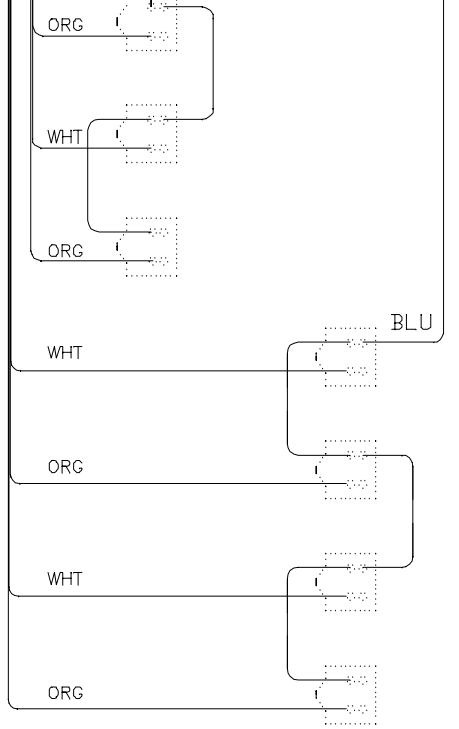

26886-01

BLU 21359

26889-01, REV A  
28SV LAMP  
CANOPY WIRE DIAGRAM

ELECTRONIC TIMER  
SEE TIMER WIRE DIAGRAM

\* WHITE TO BLACK

BRN  
(10 PLCS)  
15913

TIMER DISPLAY KEYPAD  
24270-01

24486-01

26887-01

26887-01

26887-01

26887-01

26887-01

TO REMOTE  
23187-01  
23120-02  
23120-02

POWER IN  
15025  
BLACK  
WHITE  
GREEN  
FRAME GROUND

TO BENCH  
10091  
BLACK  
WHITE  
ORANGE  
RED  
GREEN  
FRAME GROUND

# 26927-01, REV A ADI-ST TIMER DIAGRAM

## ELECTRONIC TIMER CONNECTOR DIAGRAM