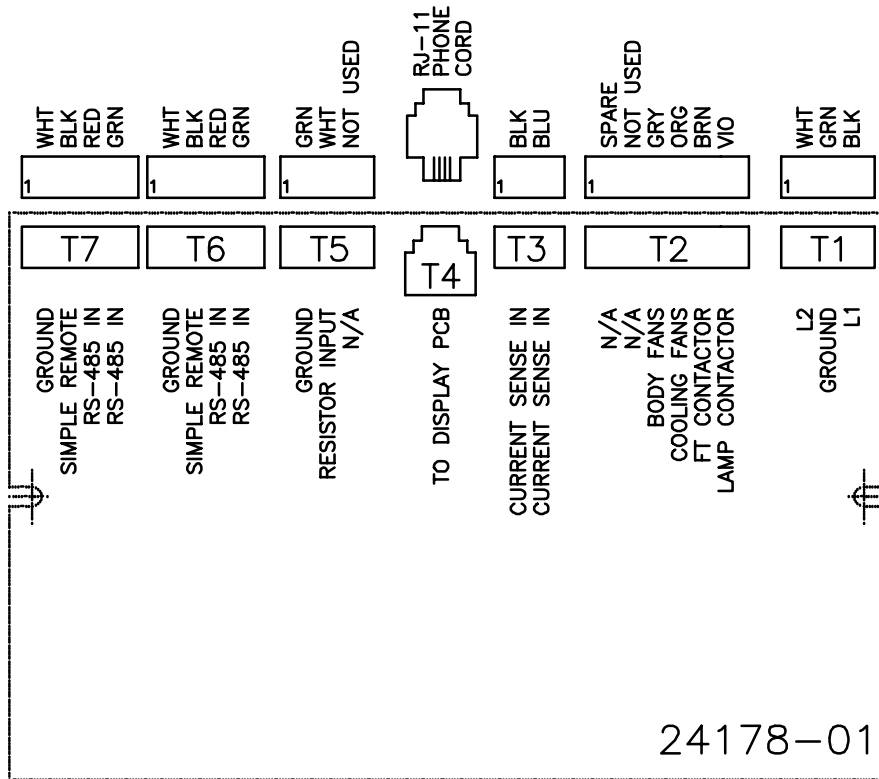

26794-01, REV A
 30 LAMP
 CANOPY WIRE DIAGRAM

26794-01, REV A
30 LAMP 3 FACE TANNER
CANOPY WIRING DIAGRAM

FACE TANNER ASSEMBLY
SEE FACE TANNER
WIRE DIAGRAM

TIMER DISPLAY KEYPAD

BLU
(12 PLCS)
15902

24697-01, REV B
30 LAMP SERIES
BENCH WIRE DIAGRAM

24697-01, REV B
 30 LAMP SERIES
 TIMER & FACE TANNER DIAGRAMS

ELECTRONIC TIMER
 CONNECTOR DIAGRAM

FACE TANNER SHROUD
 WIRE DIAGRAM