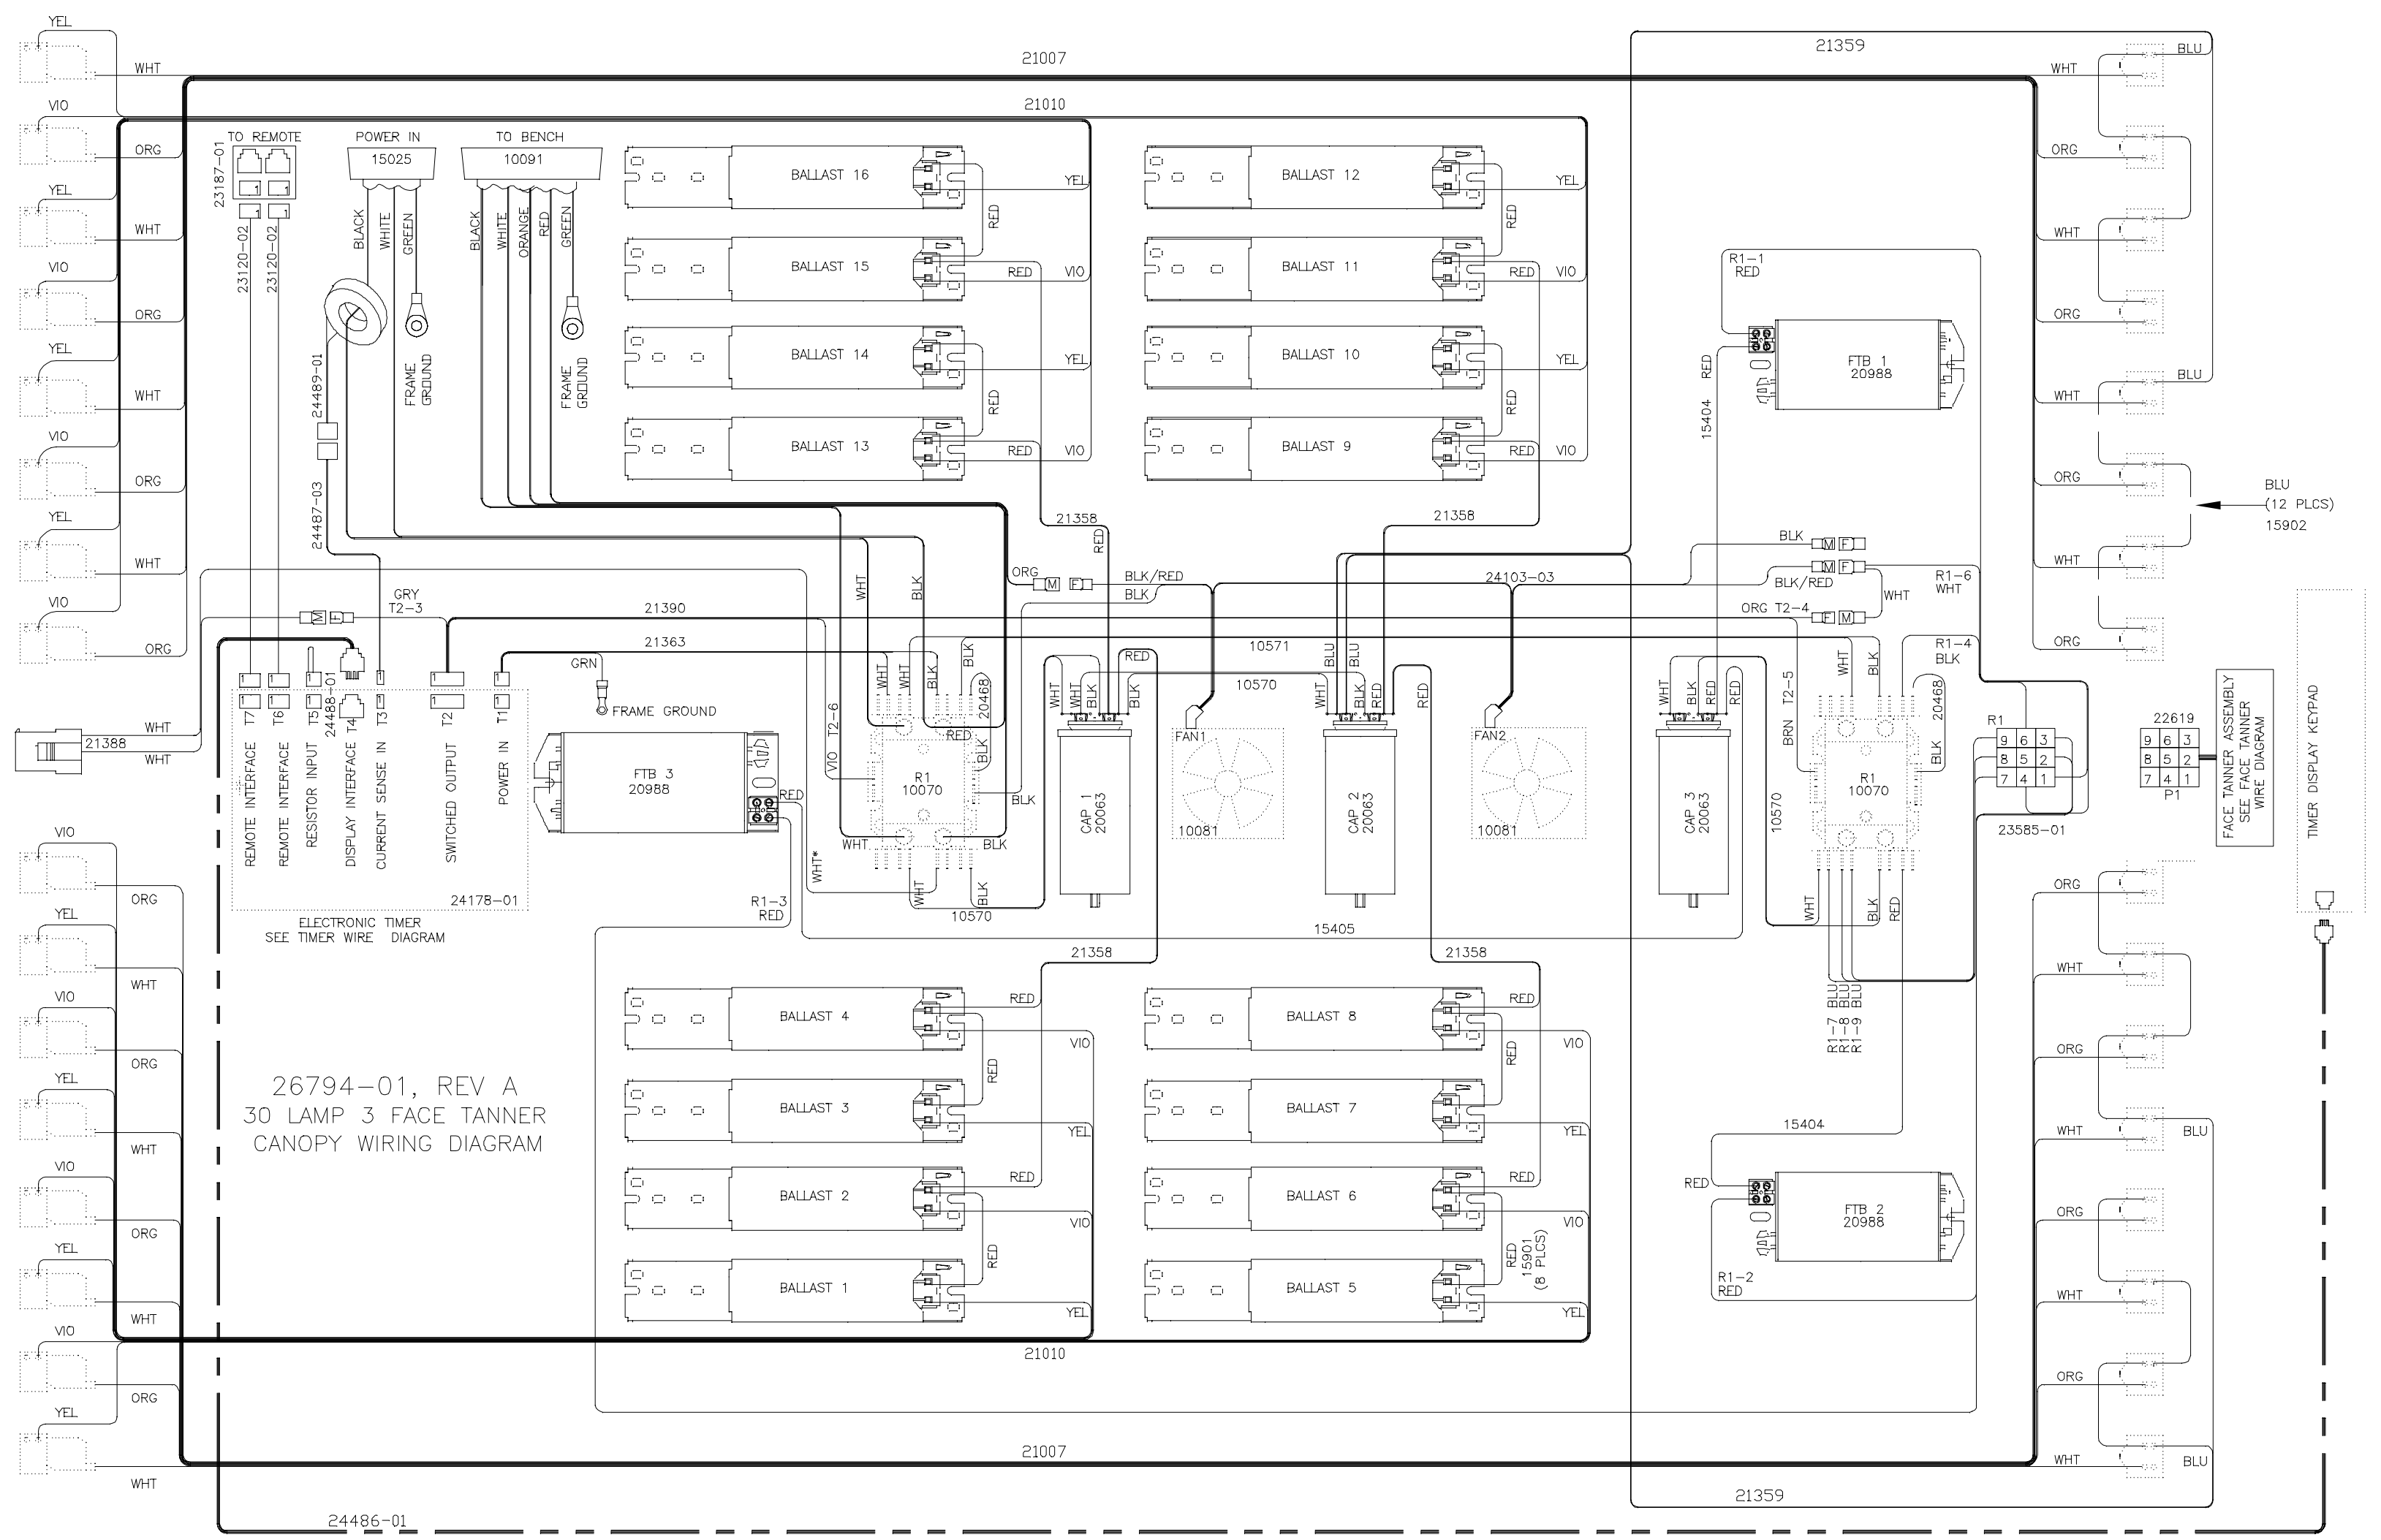

26794-01, REV A
 30 LAMP
 CANOPY WIRE DIAGRAM

26794-01, REV A
30 LAMP 3 FACE TANNER
CANOPY WIRING DIAGRAM

FACE TANNER ASSEMBLY
SEE FACE TANNER
WIRE DIAGRAM

TIMER DISPLAY KEYPAD

BLU
(12 PLCS)
15902

24697-01, REV B
30 LAMP SERIES
BENCH WIRE DIAGRAM

24697-01, REV B
 30 LAMP SERIES
 TIMER & FACE TANNER DIAGRAMS

ELECTRONIC TIMER
 CONNECTOR DIAGRAM

FACE TANNER SHROUD
 WIRE DIAGRAM