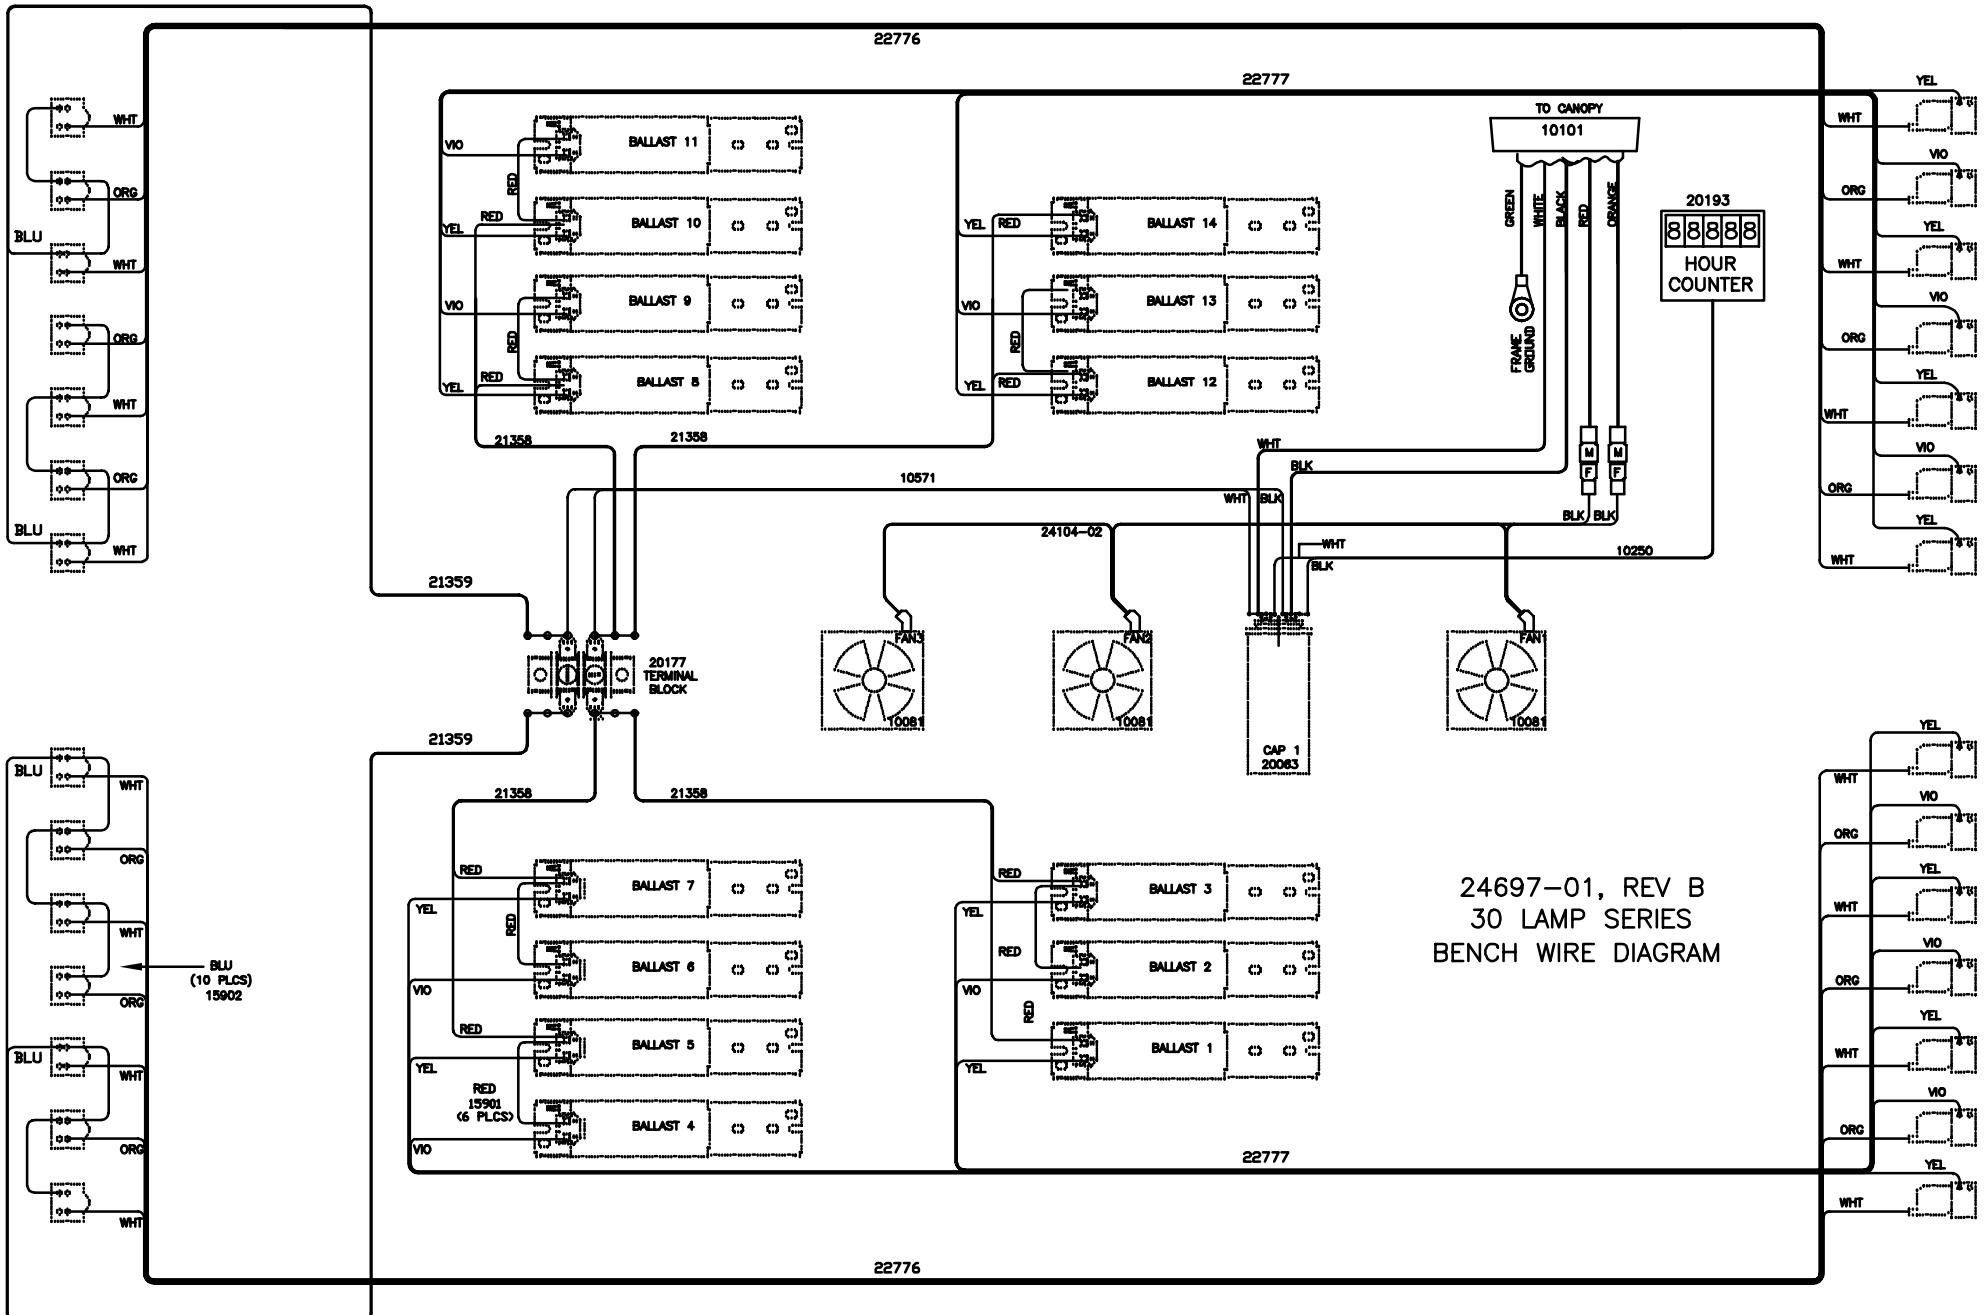

26794-01, REV A
 30 LAMP
 CANOPY WIRE DIAGRAM

26794-01, REV A
30 LAMP 3 FACE TANNER
CANOPY WIRING DIAGRAM

FACE TANNER ASSEMBLY
SEE FACE TANNER
WIRE DIAGRAM

TIMER DISPLAY KEYPAD

BLU
(12 PLCS)
15902

24697-01, REV B
30 LAMP SERIES
BENCH WIRE DIAGRAM

24697-01, REV B
 30 LAMP SERIES
 TIMER & FACE TANNER DIAGRAMS

ELECTRONIC TIMER
 CONNECTOR DIAGRAM

FACE TANNER SHROUD
 WIRE DIAGRAM