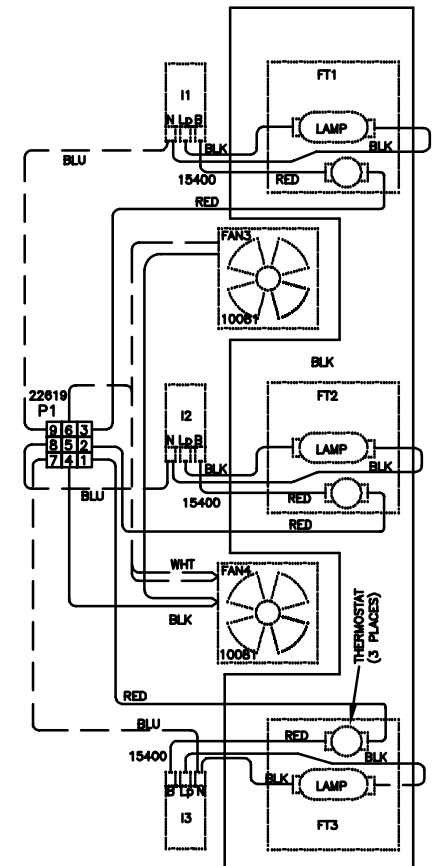

26794-01, REV A
 30 LAMP
 CANOPY WIRE DIAGRAM

26794-01, REV A
30 LAMP 3 FACE TANNER
CANOPY WIRING DIAGRAM

FACE TANNER ASSEMBLY
SEE FACE TANNER
WIRE DIAGRAM

TIMER DISPLAY KEYPAD

BLU
(12 PLCS)
15902

24697-01, REV B
30 LAMP SERIES
BENCH WIRE DIAGRAM

24697-01, REV B
 30 LAMP SERIES
 TIMER & FACE TANNER DIAGRAMS

ELECTRONIC TIMER
 CONNECTOR DIAGRAM

FACE TANNER SHROUD
 WIRE DIAGRAM