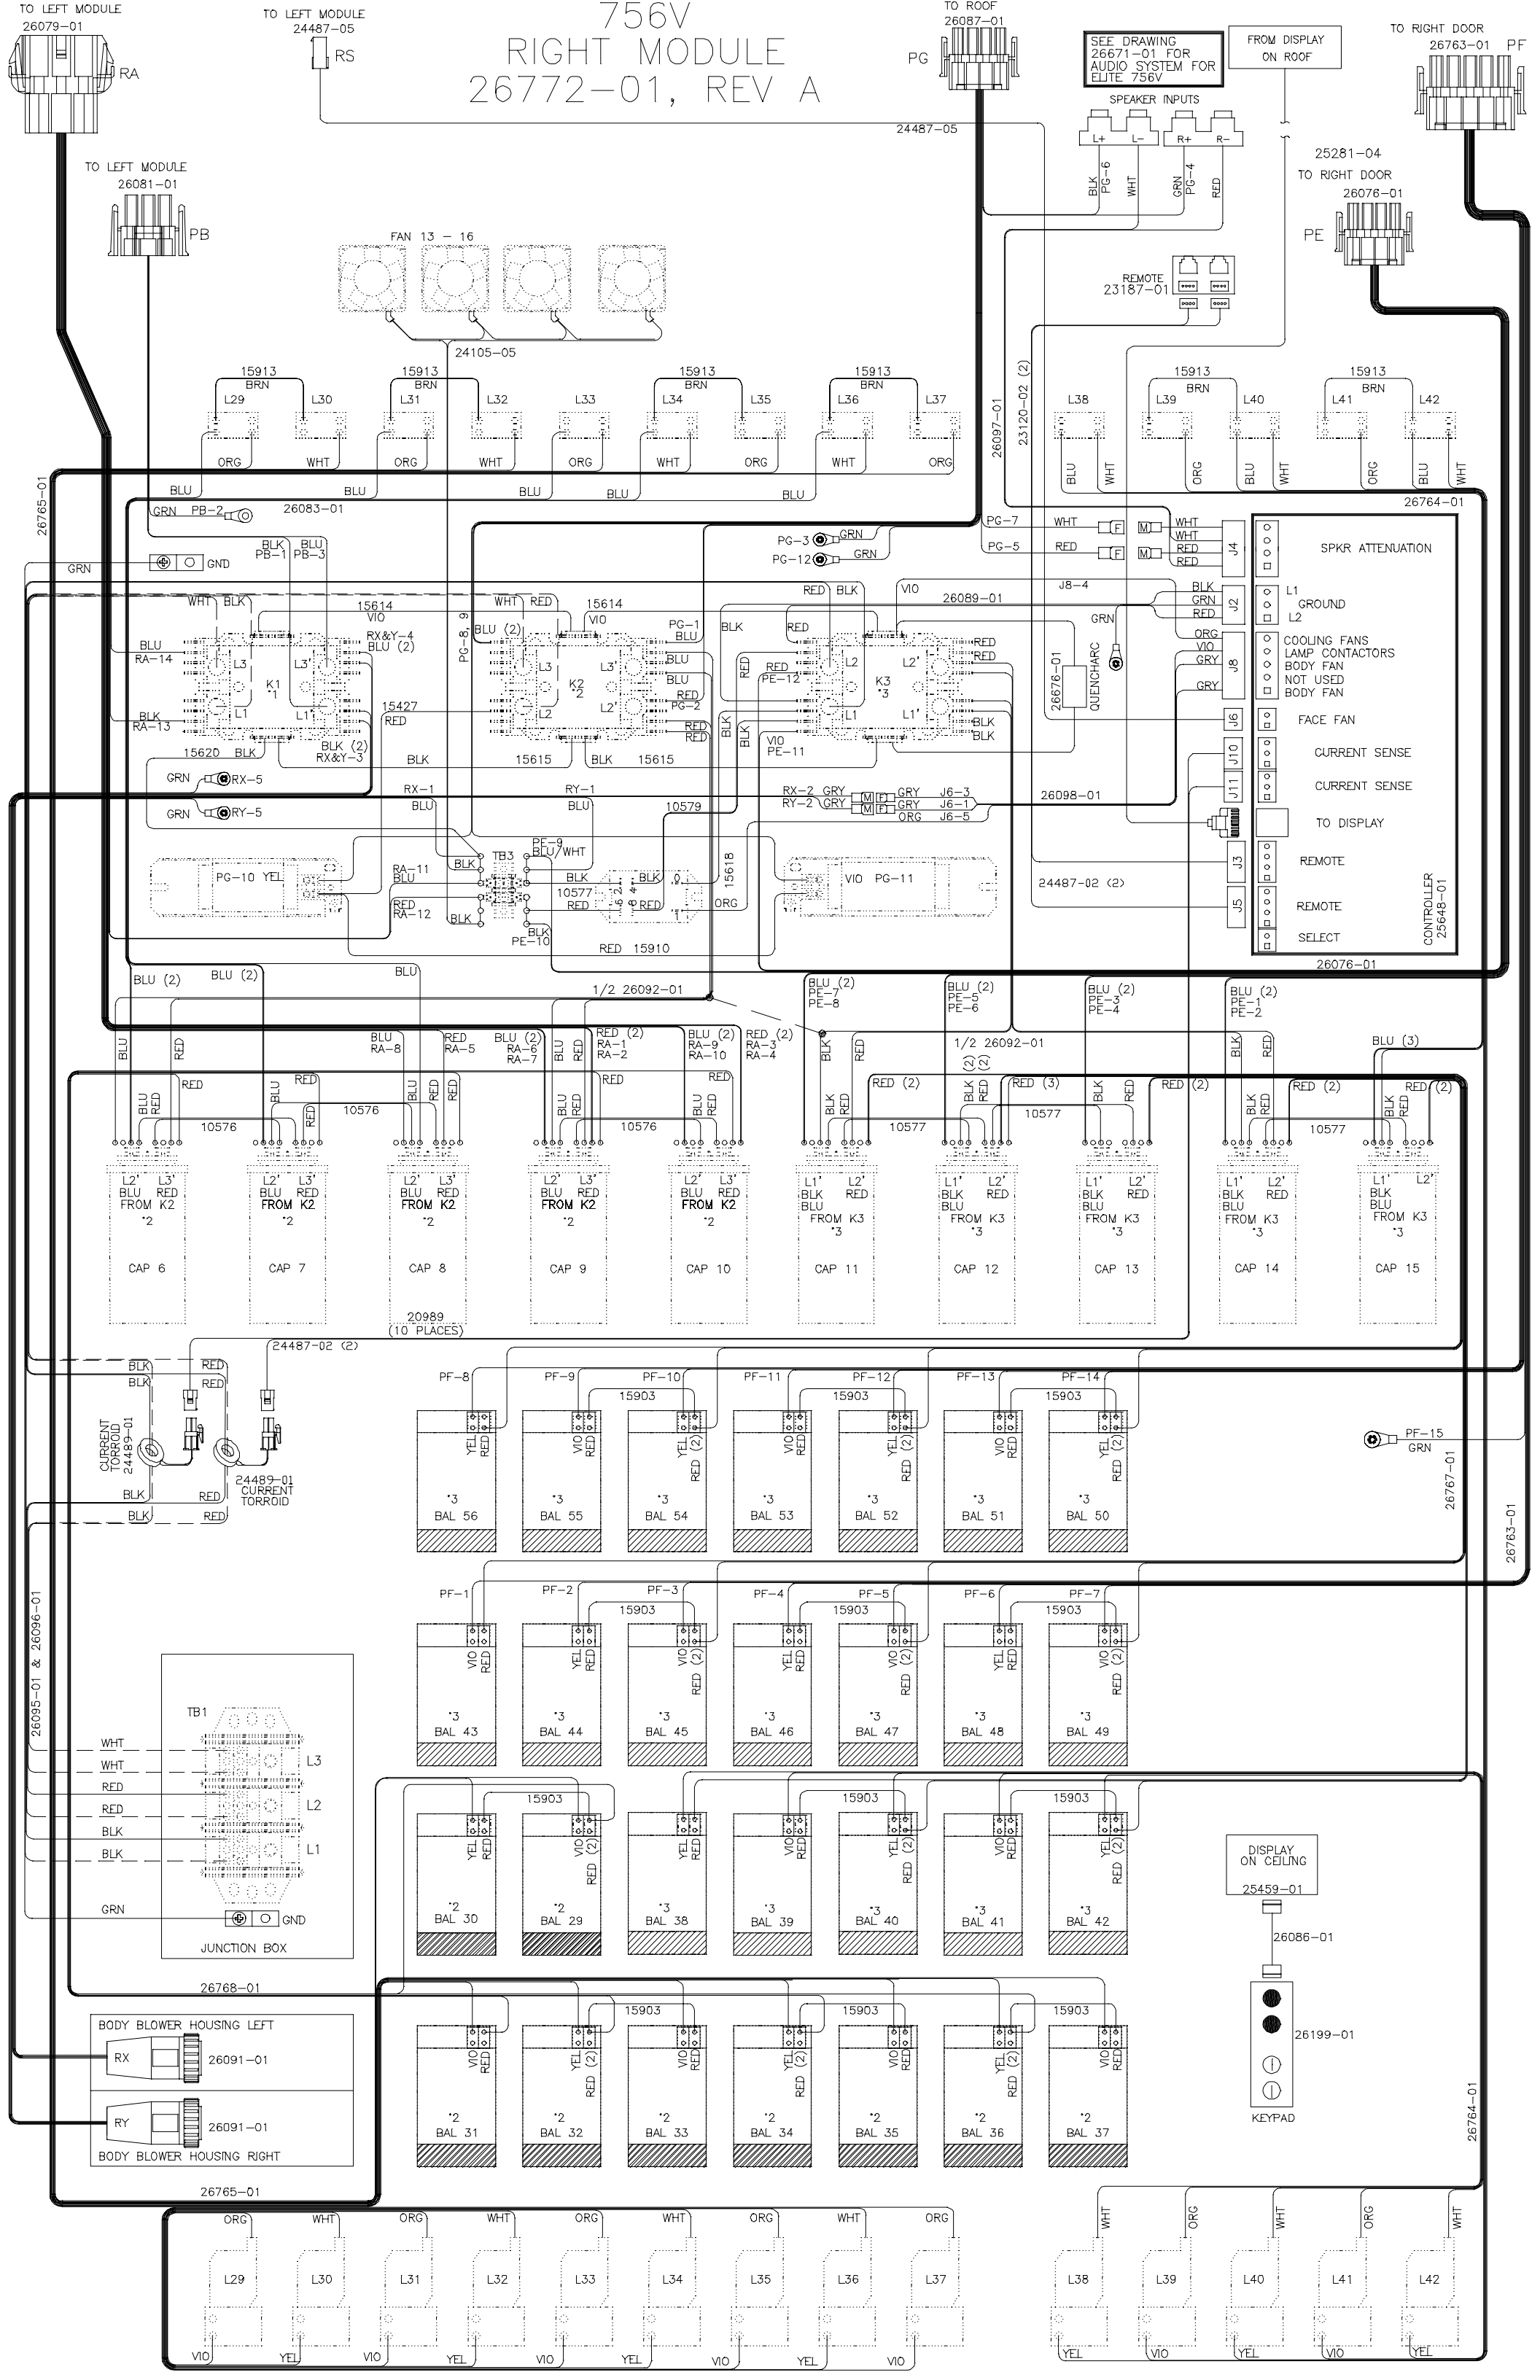

756V
RIGHT MODULE
26772-01, REV A

SEE DRAWING
26671-01 FOR
AUDIO SYSTEM FOR
ELITE 756V

FROM DISPLAY
ON ROOF

TO RIGHT DOOR
26763-01 PF

26765-01

24487-05

26097-01

23120-02 (2)

26099-01

PG-7

PG-5

PG-3

PG-12

PG-9

PG-10

PG-11

PG-1

PG-2

PG-8

PG-4

PG-6

PG-7

PG-5

PG-3

PG-12

PG-9

PG-10

PG-11

PG-1

PG-2

PG-8

PG-4

PG-6

PG-7

PG-5

PG-3

PG-12

PG-9

PG-10

PG-11

PG-1

PG-2

PG-8

PG-4

PG-6

PG-7

PG-5

PG-3

PG-12

PG-9

PG-10

PG-11

PG-1

PG-2

PG-8

PG-4

PG-6

PG-7

PG-5

PG-3

PG-12

PG-9

PG-10

PG-11

PG-1

PG-2

PG-8

PG-4

PG-6

PG-7

PG-5

PG-3

PG-12

PG-9

PG-10

PG-11

PG-1

PG-2

PG-8

PG-4

PG-6

PG-7

PG-5

PG-3

PG-12

PG-9

PG-10

PG-11

PG-1

PG-2

PG-8

PG-4

PG-6

PG-7

PG-5

PG-3

PG-12

PG-9

PG-10

PG-11

PG-1

PG-2

PG-8

PG-4

PG-6

PG-7

PG-5

PG-3

PG-12

PG-9

PG-10

PG-11

PG-1

PG-2

PG-8

PG-4

PG-6

PG-7

PG-5

PG-3

PG-12

PG-9

PG-10

PG-11

PG-1

PG-2

PG-8

PG-4

PG-6

PG-7

PG-5

PG-3

PG-12

PG-9

PG-10

PG-11

PG-1

PG-2

PG-8

PG-4

PG-6

PG-7

PG-5

PG-3

PG-12

PG-9

PG-10

PG-11

PG-1

PG-2

PG-8

PG-4

PG-6

PG-7

PG-5

PG-3

PG-12

PG-9

PG-10

PG-11

PG-1

PG-2

PG-8

PG-4

PG-6

PG-7

PG-5

PG-3

PG-12

PG-9

PG-10

PG-11

PG-1

PG-2

PG-8

PG-4

PG-6

PG-7

PG-5

PG-3

PG-12

PG-9

PG-10

PG-11

PG-1

PG-2

PG-8

PG-4

PG-6

PG-7

PG-5

PG-3

PG-12

PG-9

PG-10

PG-11

PG-1

PG-2

PG-8

PG-4

PG-6

PG-7

PG-5

PG-3

PG-12

PG-9

PG-10

PG-11

PG-1

PG-2

PG-8

PG-4

PG-6

PG-7

PG-5

PG-3

PG-12

PG-9

PG-10

PG-11

PG-1

PG-2

PG-8

PG-4

PG-6

PG-7

PG-5

PG-3

PG-12

PG-9

PG-10

PG-11

PG-1

PG-2

PG-8

PG-4

PG-6

PG-7

PG-5

PG-3

PG-12

PG-9

PG-10

PG-11

PG-1

PG-2

PG-8

PG-4

PG-6

PG-7

PG-5

PG-3

PG-12

PG-9

PG-10

PG-11

PG-1

PG-2

PG-8

PG-4

PG-6

PG-7

PG-5

PG-3

PG-12

PG-9

PG-10

PG-11

PG-1

PG-2

PG-8

PG-4

PG-6

PG-7

PG-5

PG-3

PG-12

PG-9

PG-10

PG-11

PG-1

PG-2

PG-8

PG-4