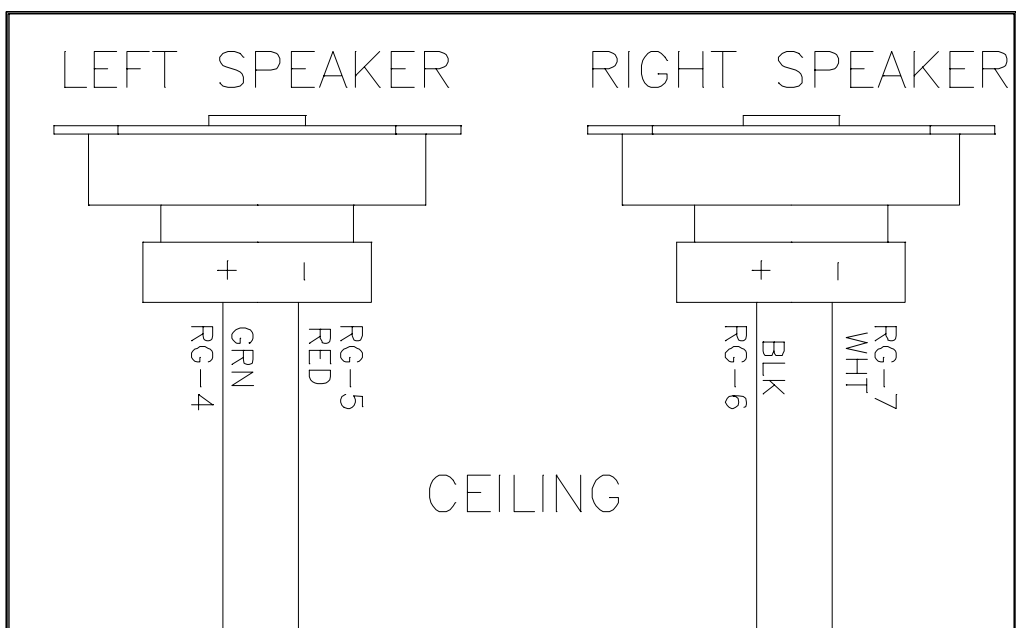

AUDIO SYSTEM FOR ELITE 756V MODELS

26671-01, REV A

WARNING: ALTERING THE DESIGN, TIMER SYSTEM, OR WIRING FROM THAT SHOWN HEREIN, WILL VOID THE WARRANTY, AND MAY RESULT IN A VIOLATION OF FEDERAL LAW.