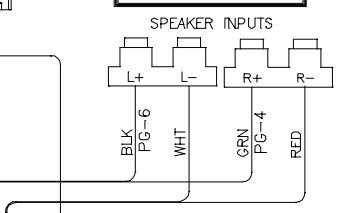

26763-01

26766-01

26765-01

756V
RIGHT MODULE
26772-01, REV A

SEE DRAWING
26671-01 FOR
AUDIO SYSTEM FOR
ELITE 756V

FROM DISPLAY
ON ROOF

TO RIGHT DOOR
26763-01 PF

26765-01