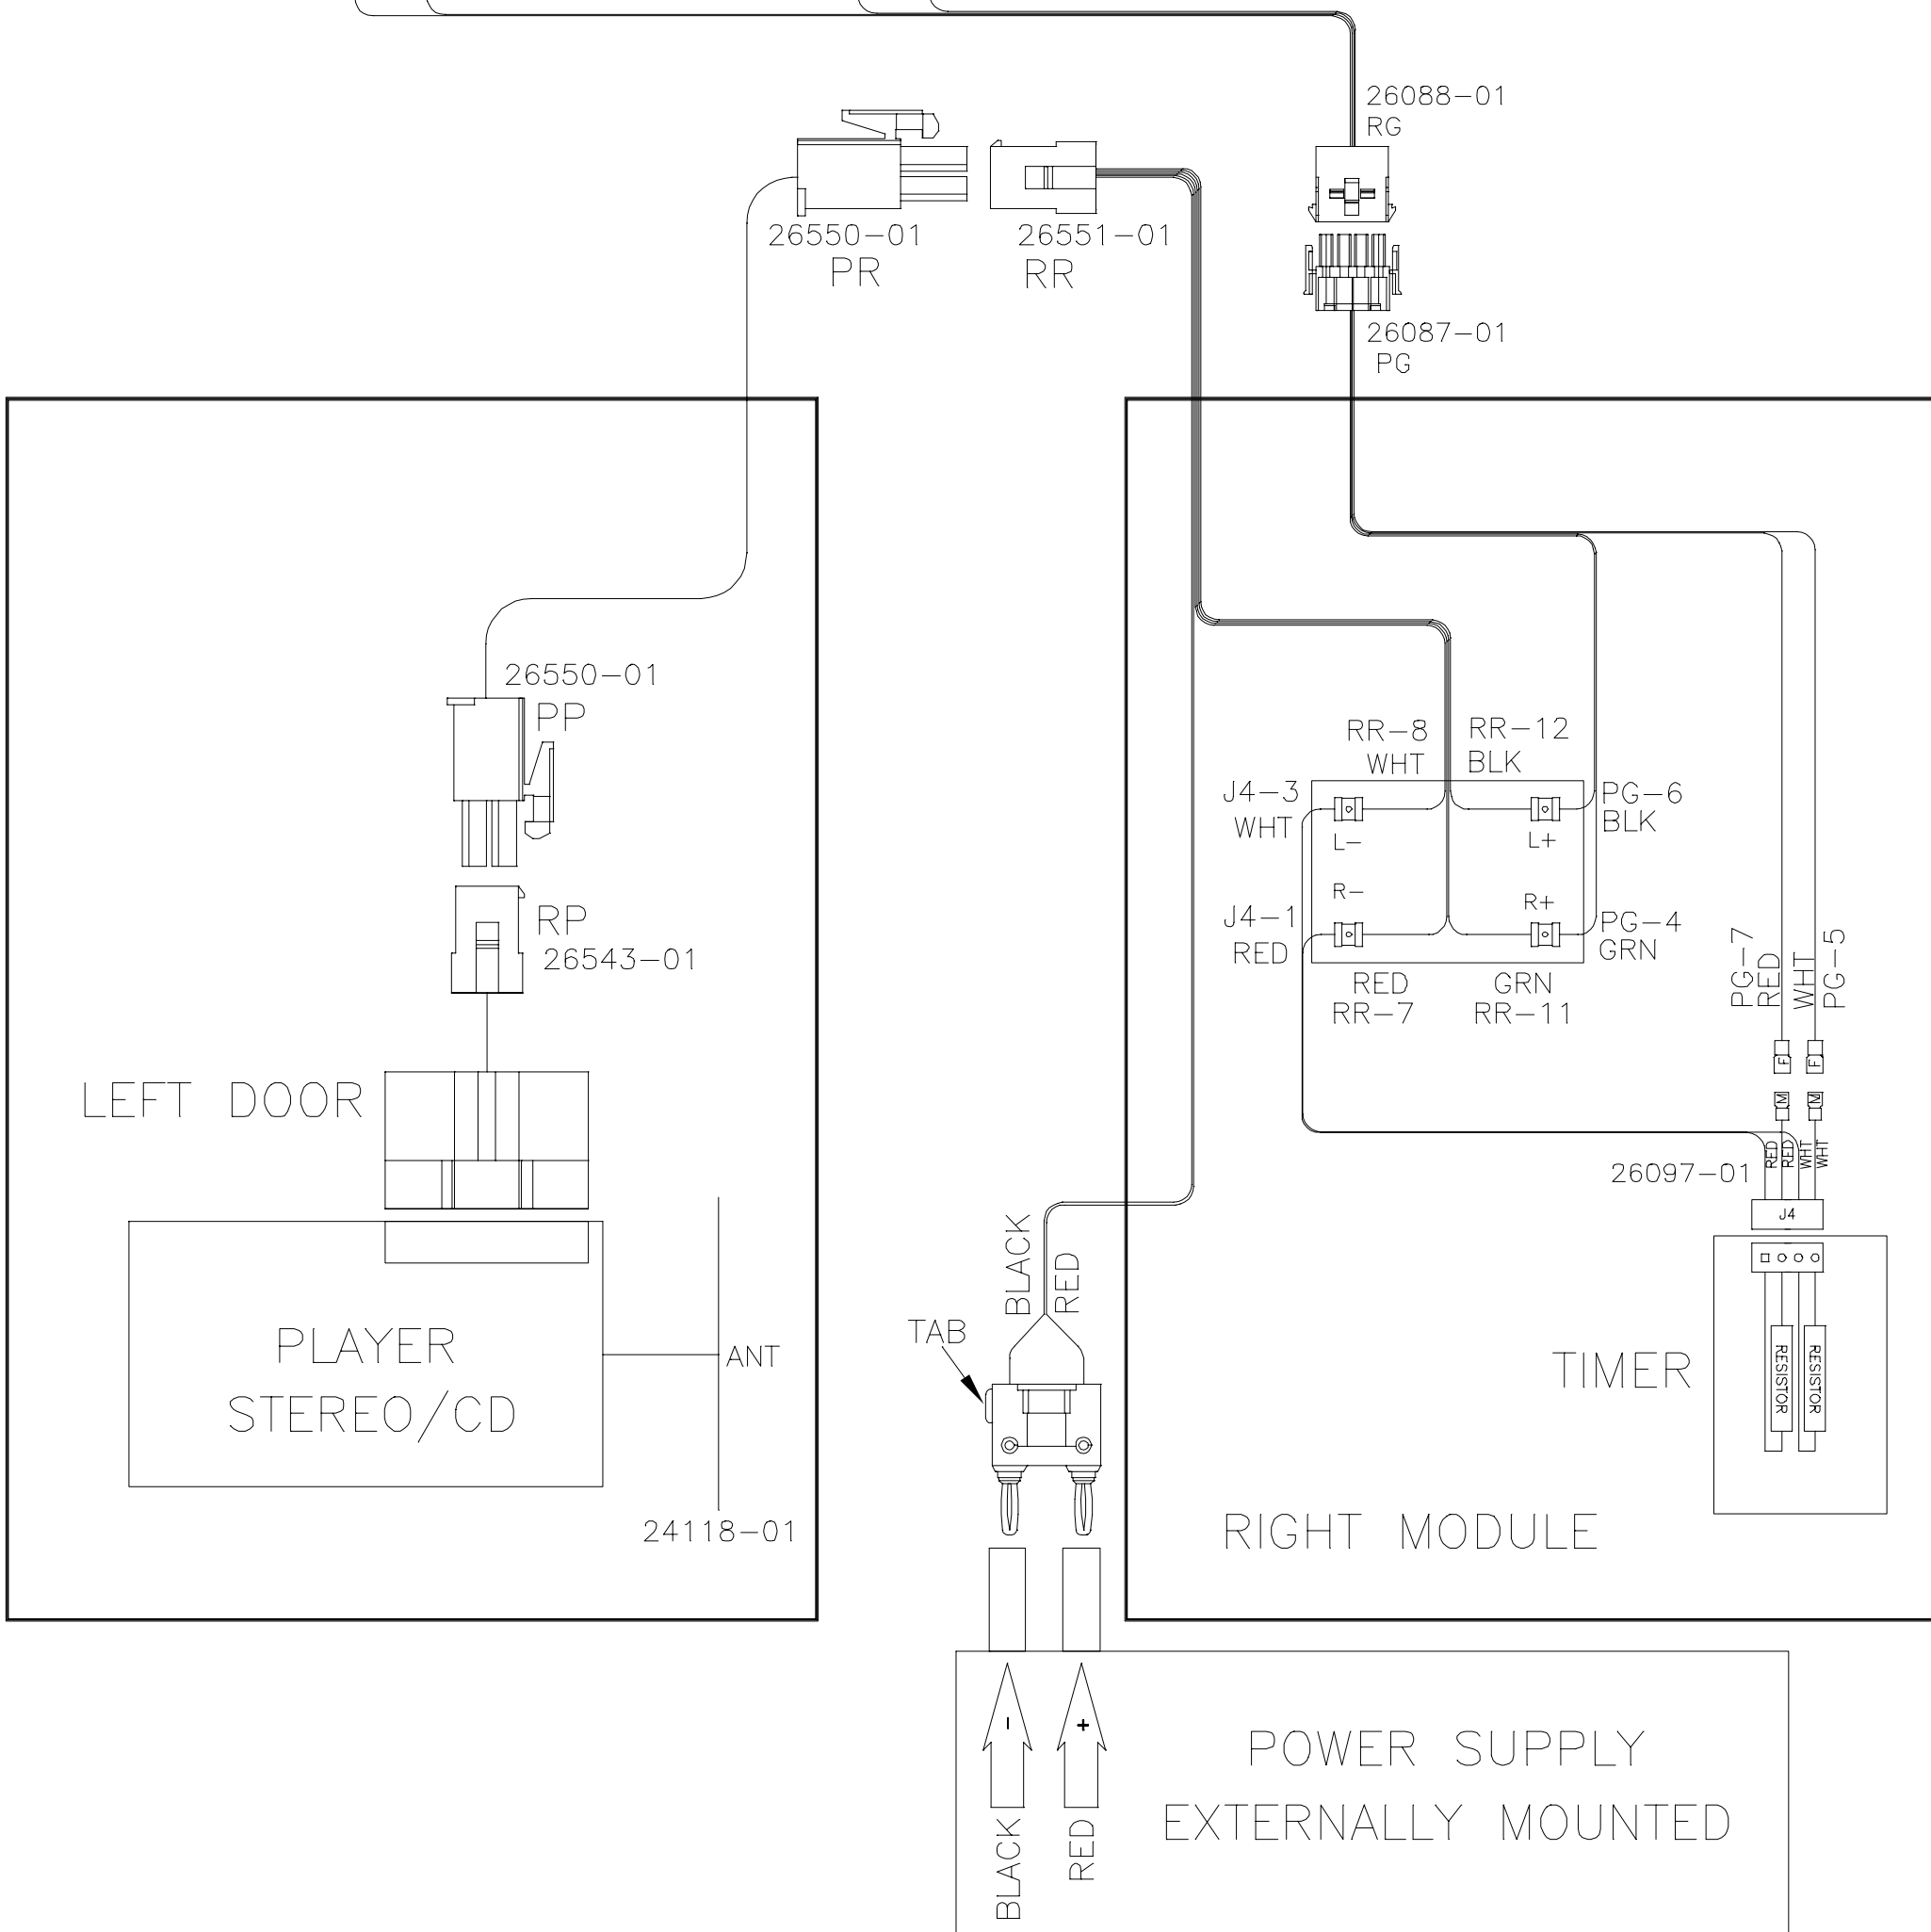

FUNCTION	RP	PP/PR/RR
BATTERY -	BLK-1	BLK-1
BATTERY +	YEL-4	YEL-4
ACCESSORY	RED-4	
SPKR L. REAR	GRN/BLK-5	
SPKR L. REAR	GRN-9	
SPKR R. REAR	VIO/BLK-6	
SPKR R. REAR	VIO-10	
SPKR R. FRONT	GRY/BLK-7	RED-7
SPKR R. FRONT	GRY-11	GRN-11
SPKR L. FRONT	WHT/BLK-8	WHT-8
SPKR L. FRONT	WHT-12	BLK-12