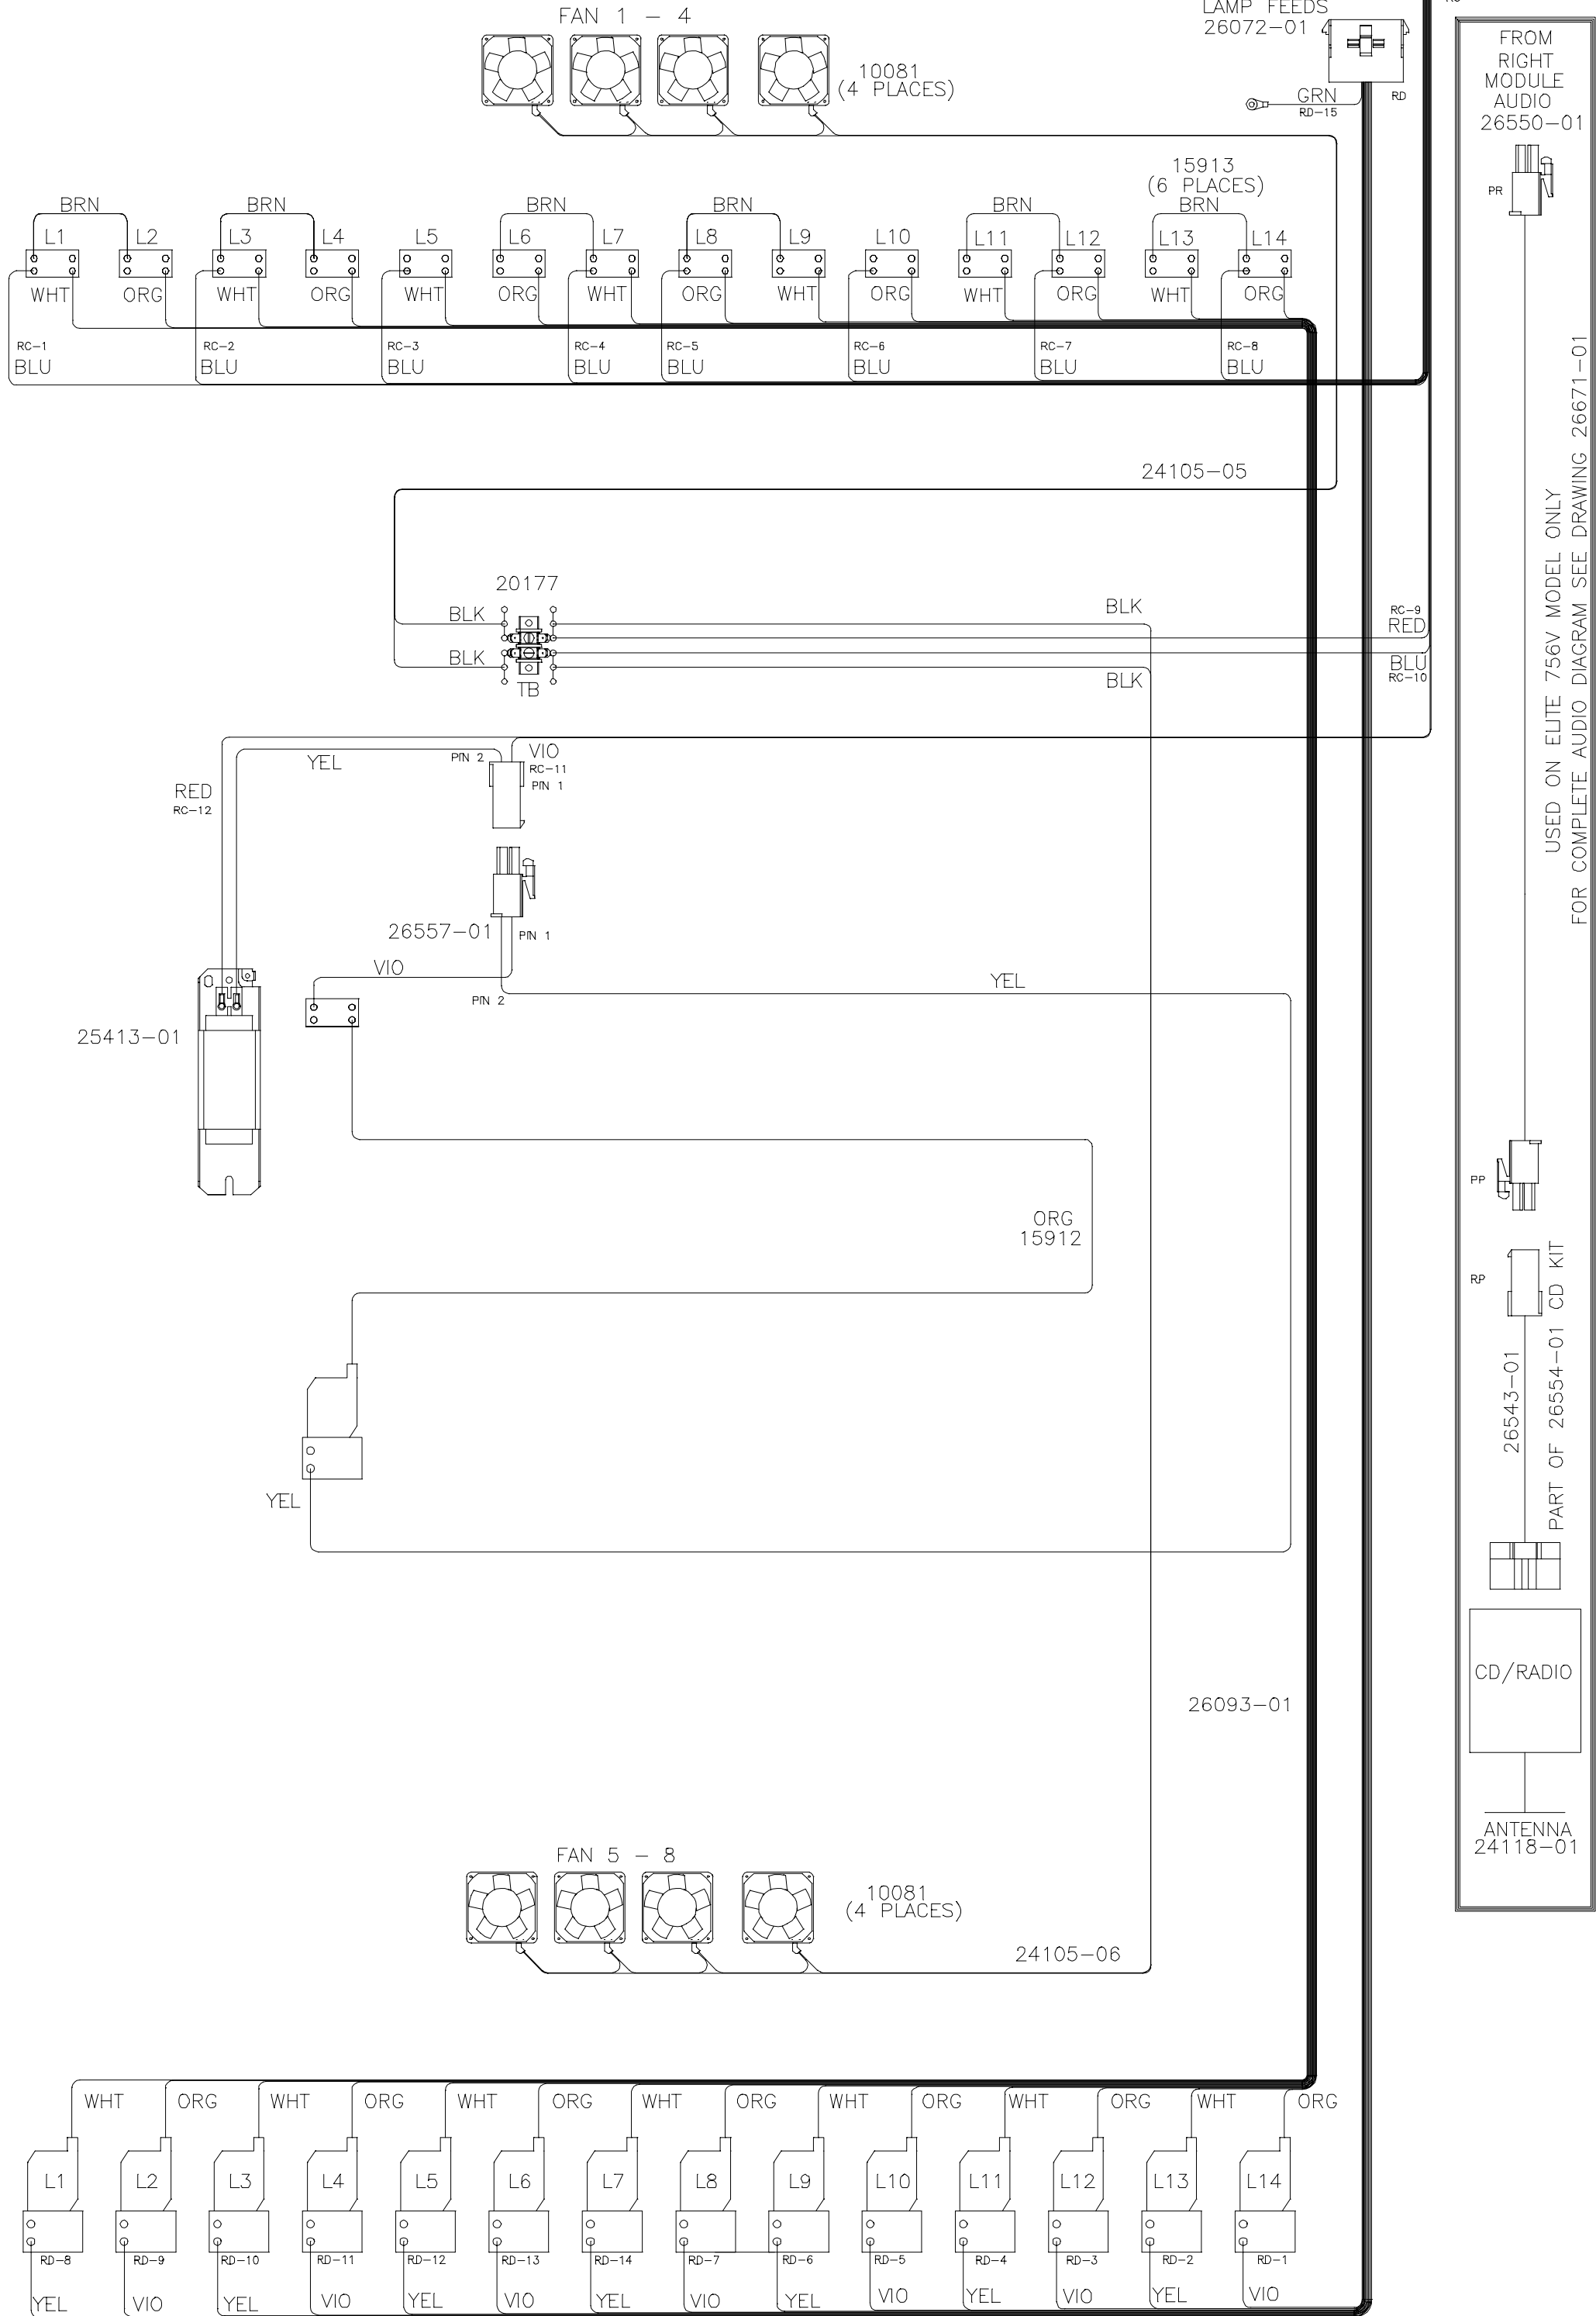

PG-9

PG-10

PG-11

PG-1

PG-2

PG-8

PG-4

756V
LEFT DOOR
VIEWED FROM LAMP SIDE
26670-01, REV A