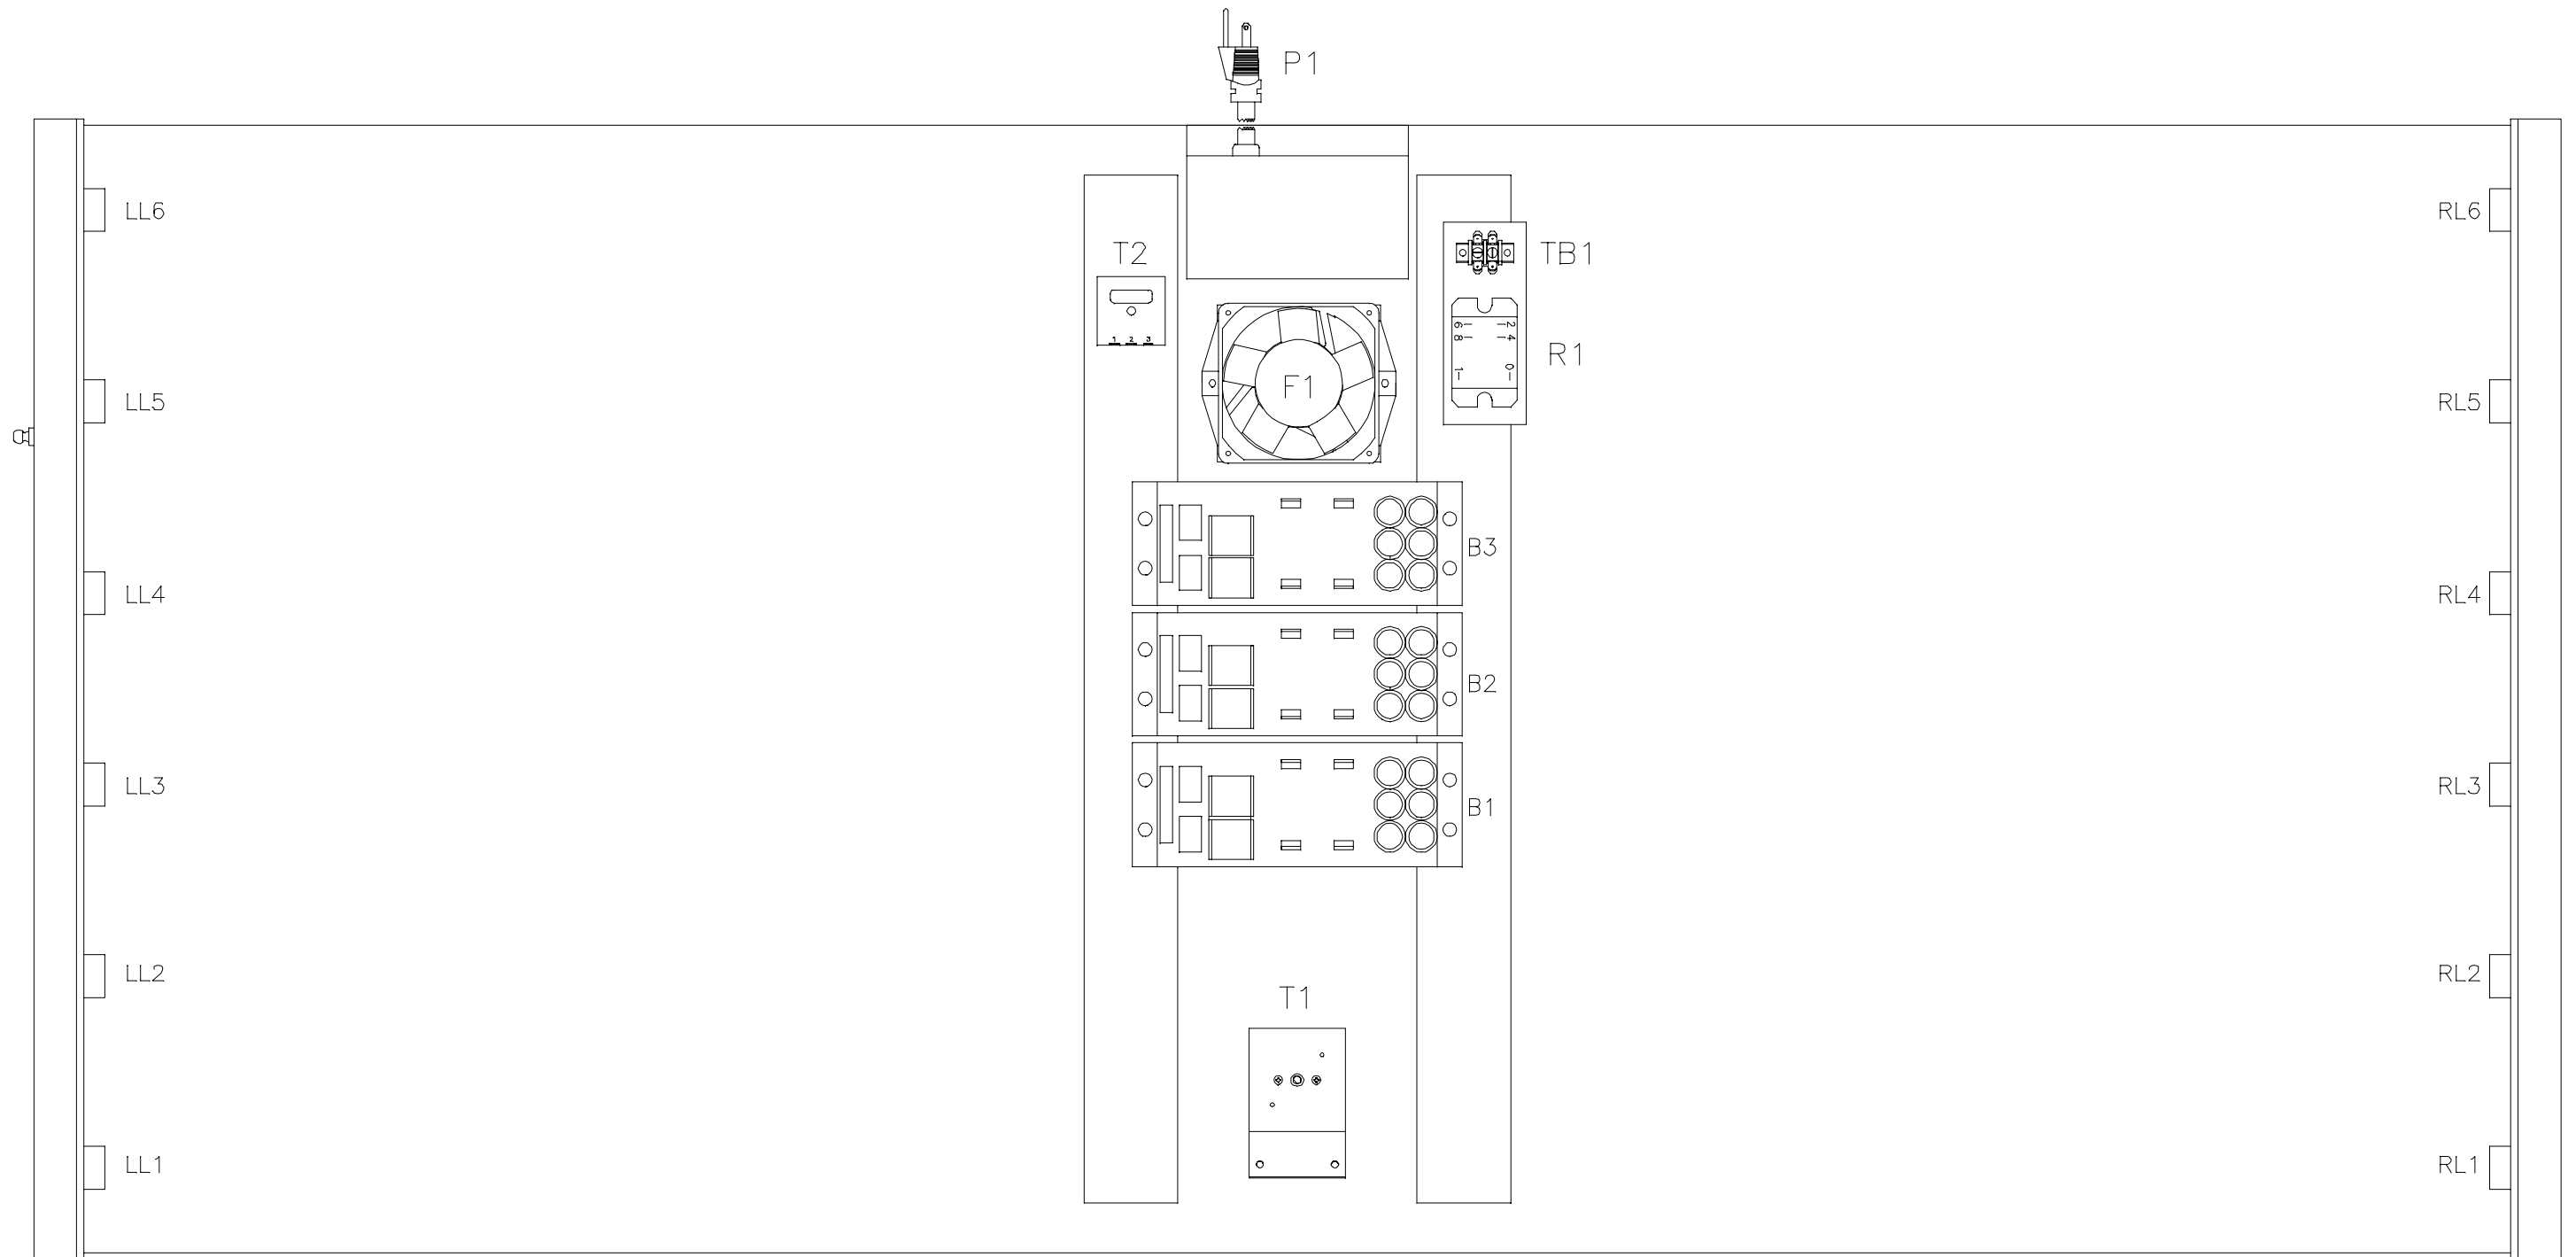

SUNQUEST 1000  
26400-01, REV A

LL = LEFT LAMP HOLDER  
F = FAN  
R = RELAY (CONTACTOR)  
TB = TERMINAL BLOCK

RL = RIGHT LAMP HOLDER  
P = POWER  
T = TIMER  
B = BALLAST

FRONT OF BED

NOTE:

1. WIRE COLORS MAY NOT BE EXACTLY AS SHOWN

## 26400-01, REV A

LL = LEFT LAMP HOLDER  
 F = FAN  
 R = RELAY (CONTACTOR)  
 TB = TERMINAL BLOCK

RL = RIGHT LAMP HOLDER  
 P = POWER  
 T = TIMER  
 B = BALLAST

WARNING: ALTERING THE DESIGN, TIMER SYSTEM, OR WIRING FROM THAT SHOWN HEREIN, WILL VOID THE WARRANTY, AND MAY RESULT IN A VIOLATION OF FEDERAL LAW.