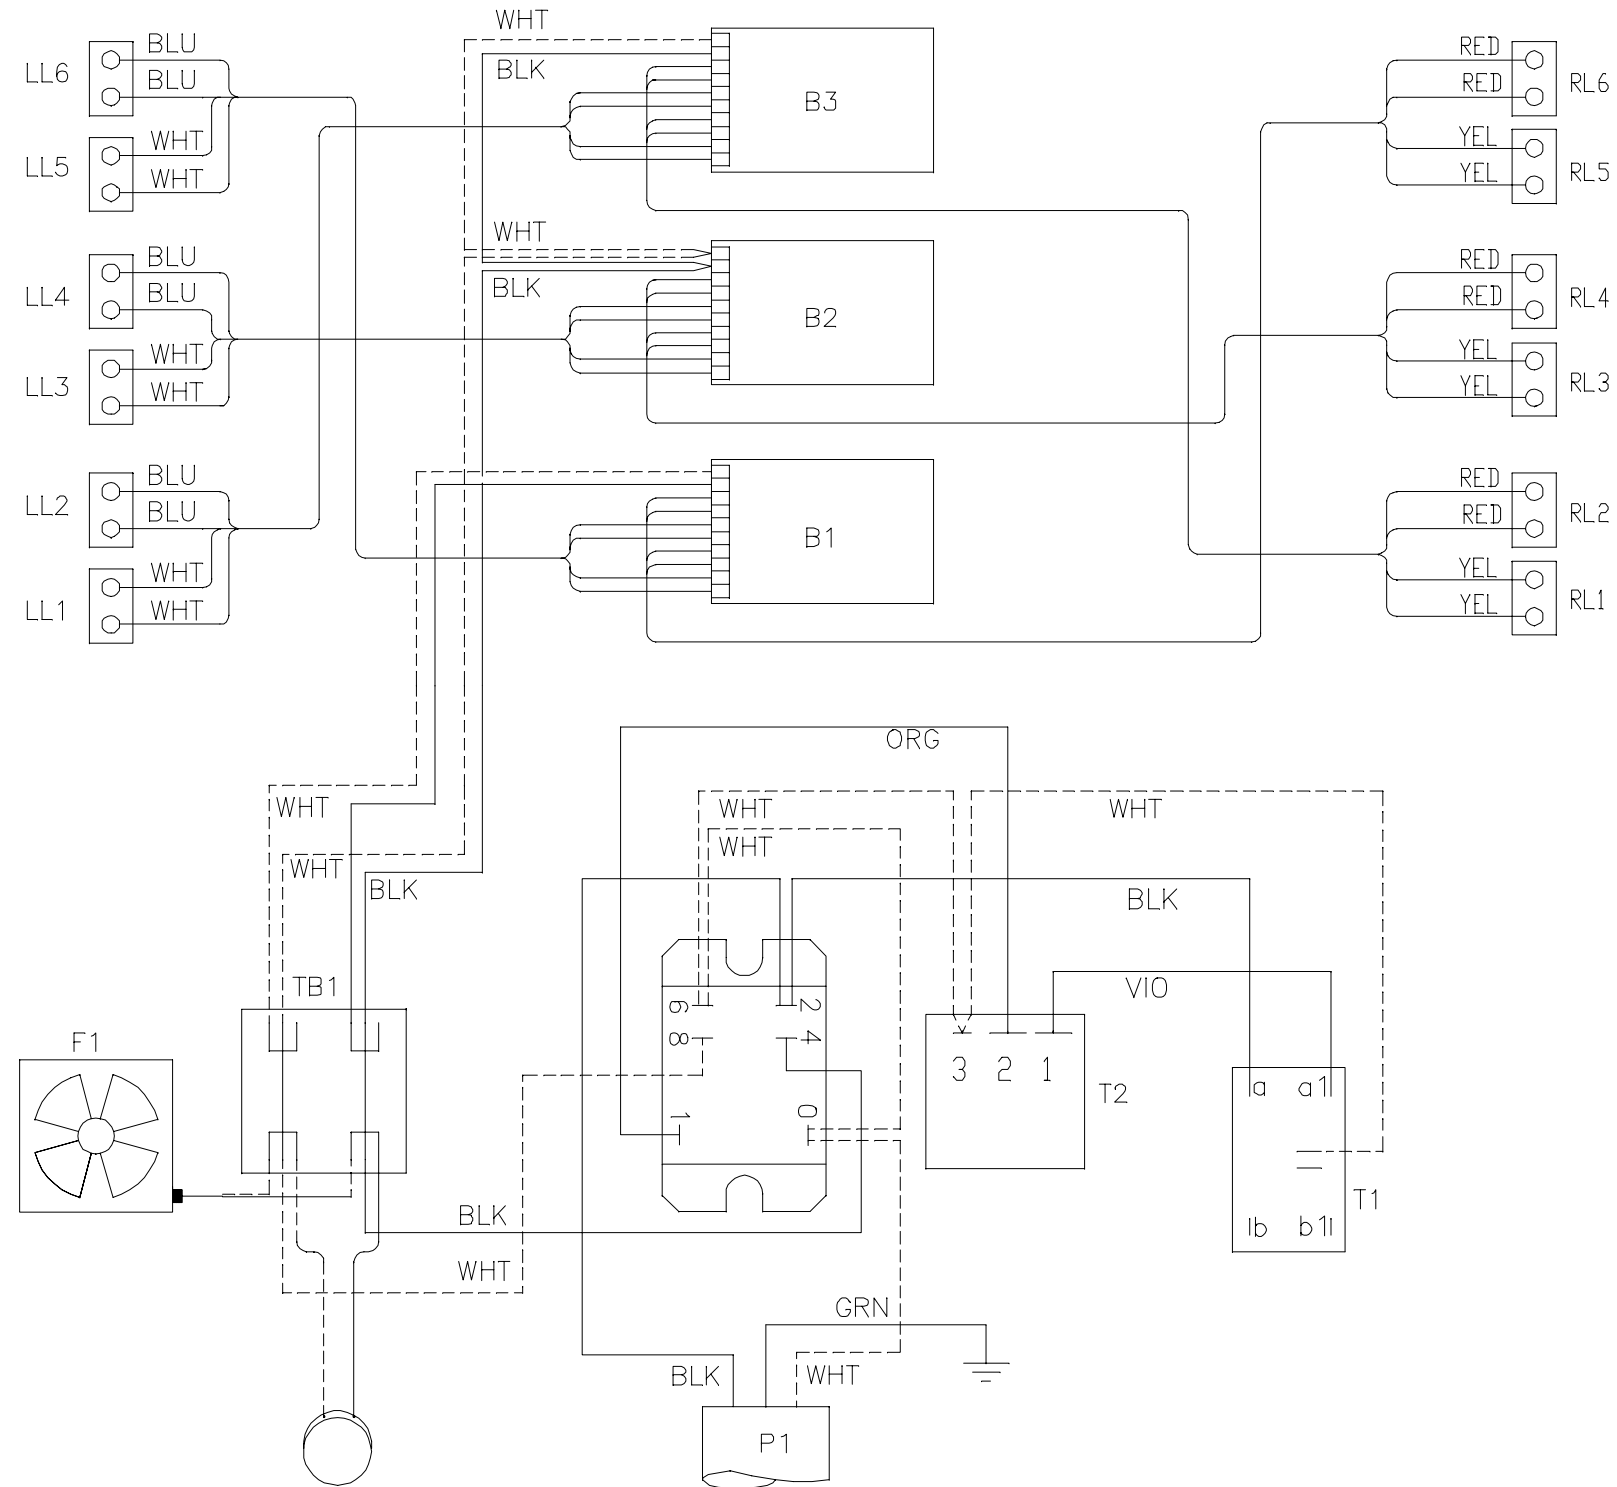

SUNQUEST 1000  
26400-01, REV A

LL = LEFT LAMP HOLDER  
F = FAN  
R = RELAY (CONTACTOR)  
TB = TERMINAL BLOCK

RL = RIGHT LAMP HOLDER  
P = POWER  
T = TIMER  
B = BALLAST

FRONT OF BED

NOTE:

1. WIRE COLORS MAY NOT BE EXACTLY AS SHOWN

# SUNQUEST 1000

## 26400-01, REV A

LL = LEFT LAMP HOLDER  
 F = FAN  
 R = RELAY (CONTACTOR)  
 TB = TERMINAL BLOCK

RL = RIGHT LAMP HOLDER  
 P = POWER  
 T = TIMER  
 B = BALLAST

WARNING: ALTERING THE DESIGN, TIMER SYSTEM, OR WIRING FROM THAT SHOWN HEREIN, WILL VOID THE WARRANTY, AND MAY RESULT IN A VIOLATION OF FEDERAL LAW.