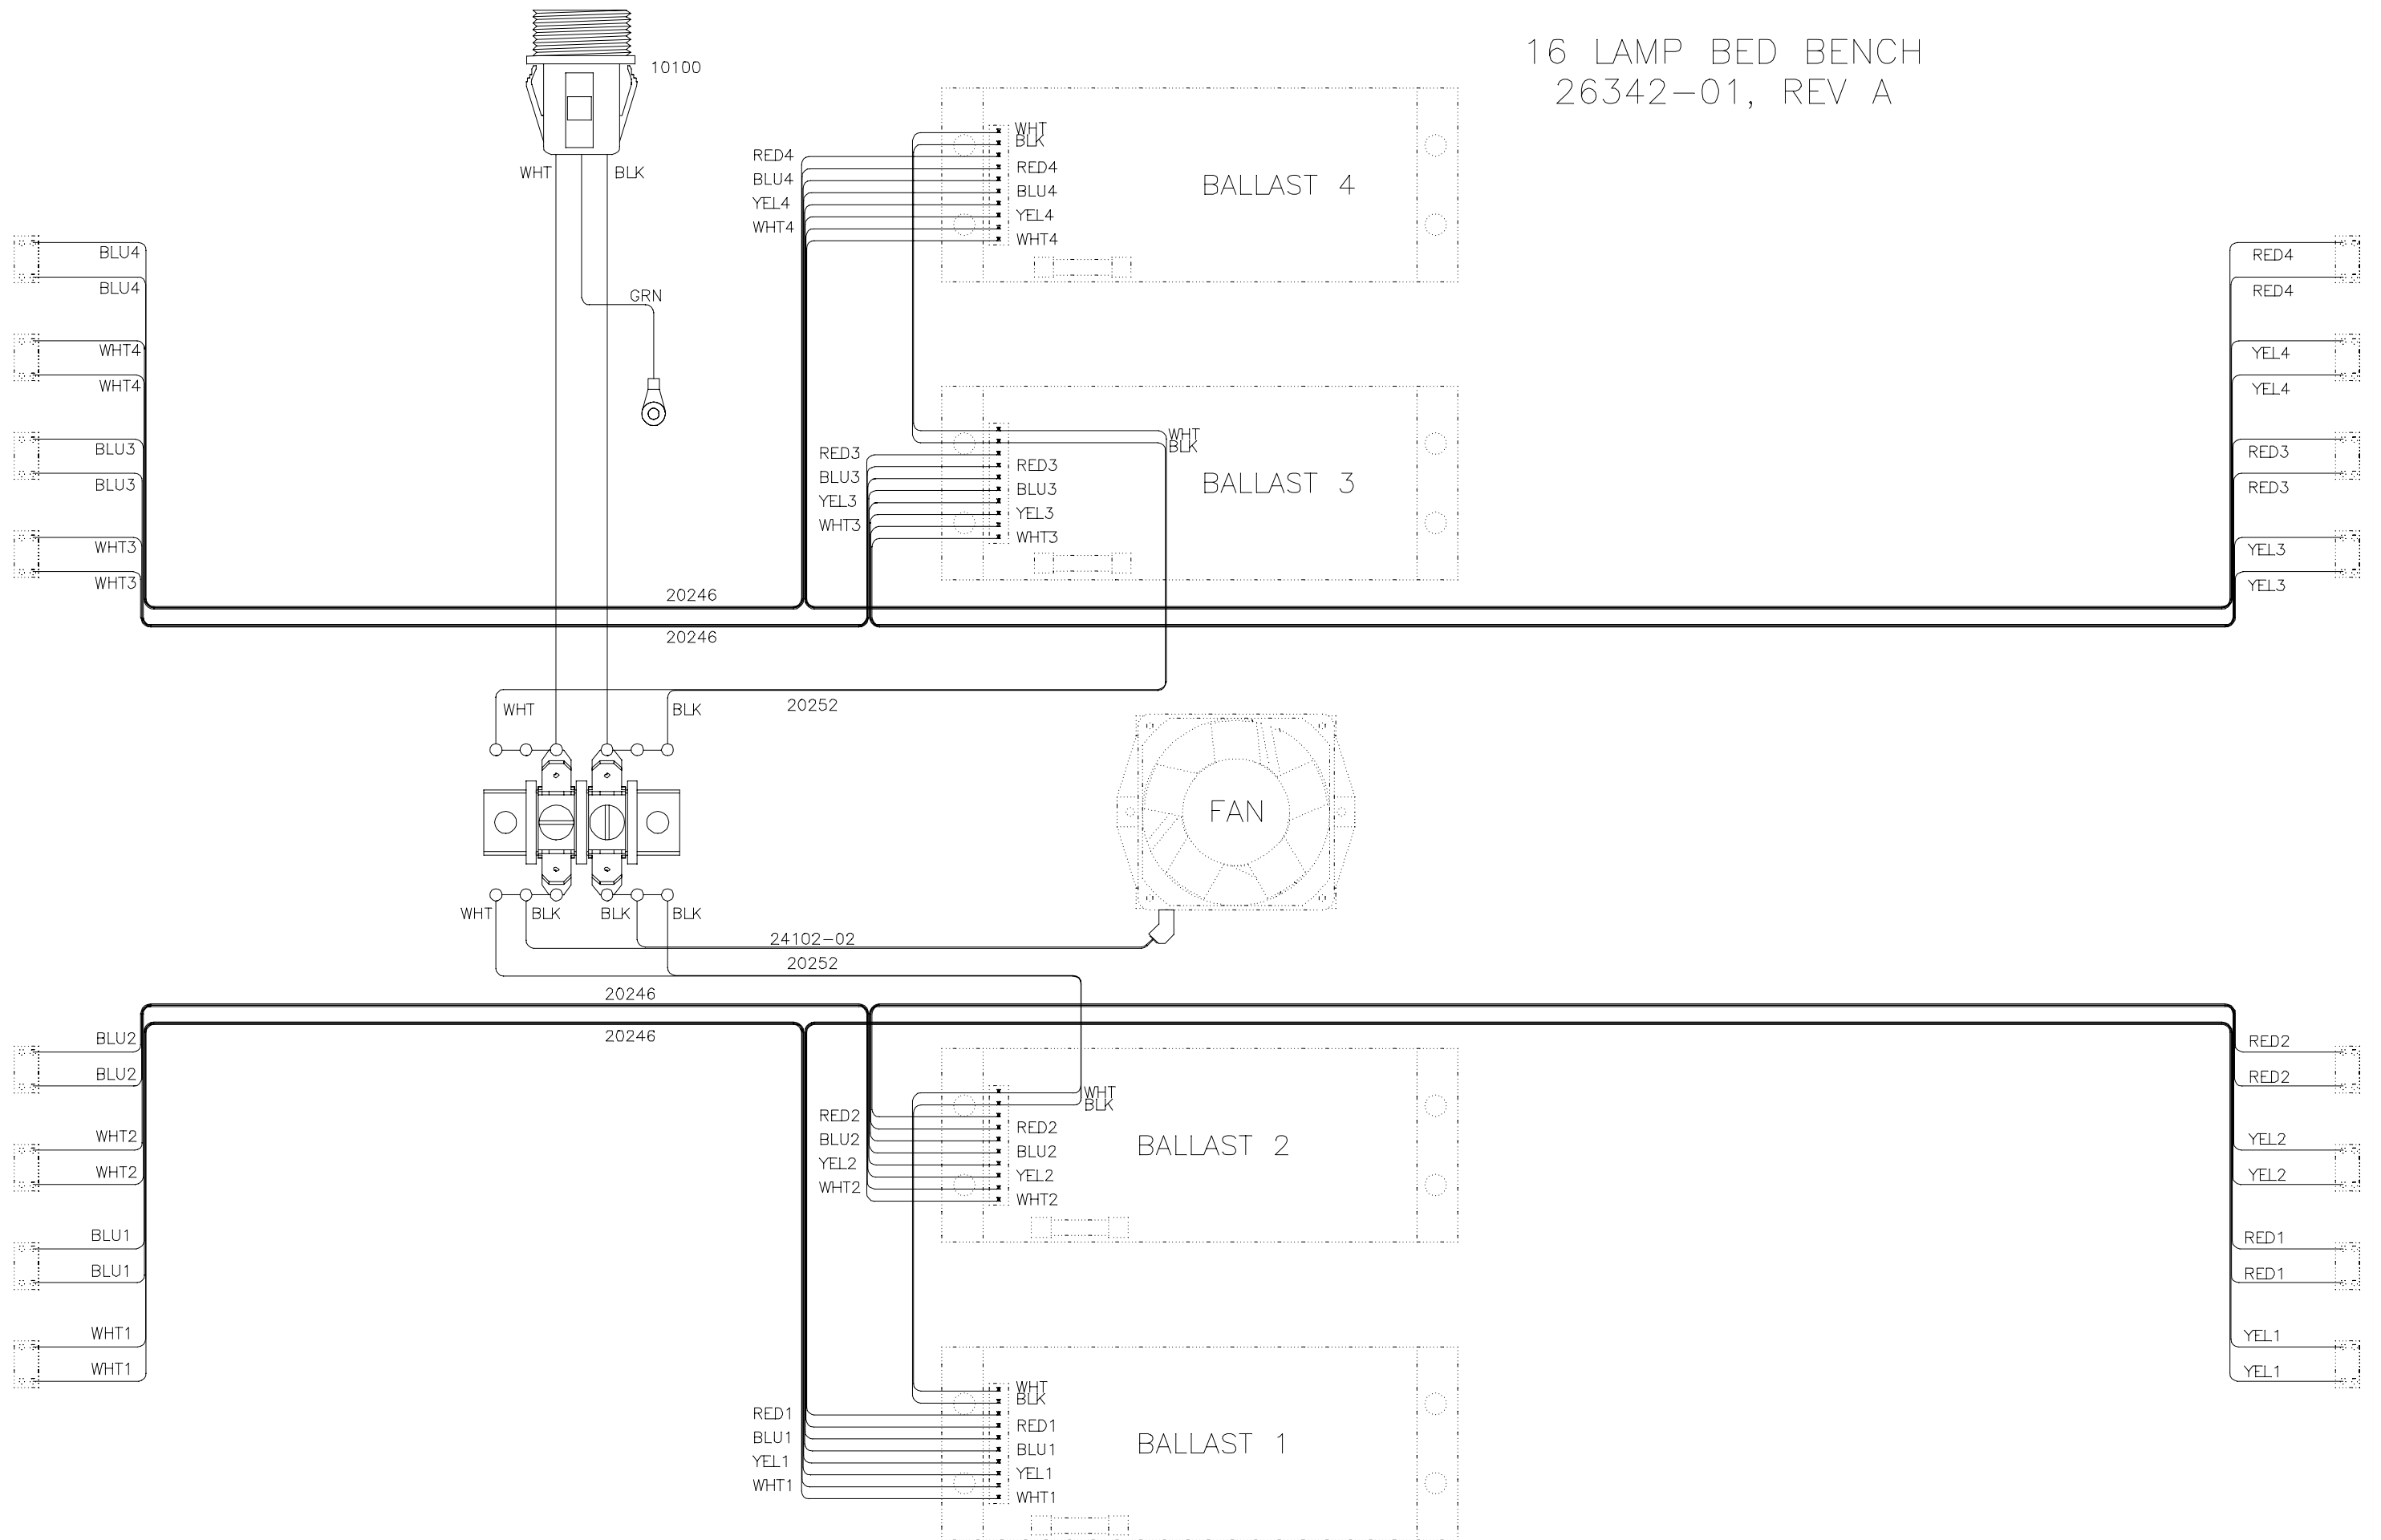

16 LAMP BED CANOPY
WITH ELECTRONIC TIMER
26342-01, REV A

16 LAMP BED BENCH
26342-01, REV A

FRONT OF BED
BOTTOM SIDE UP