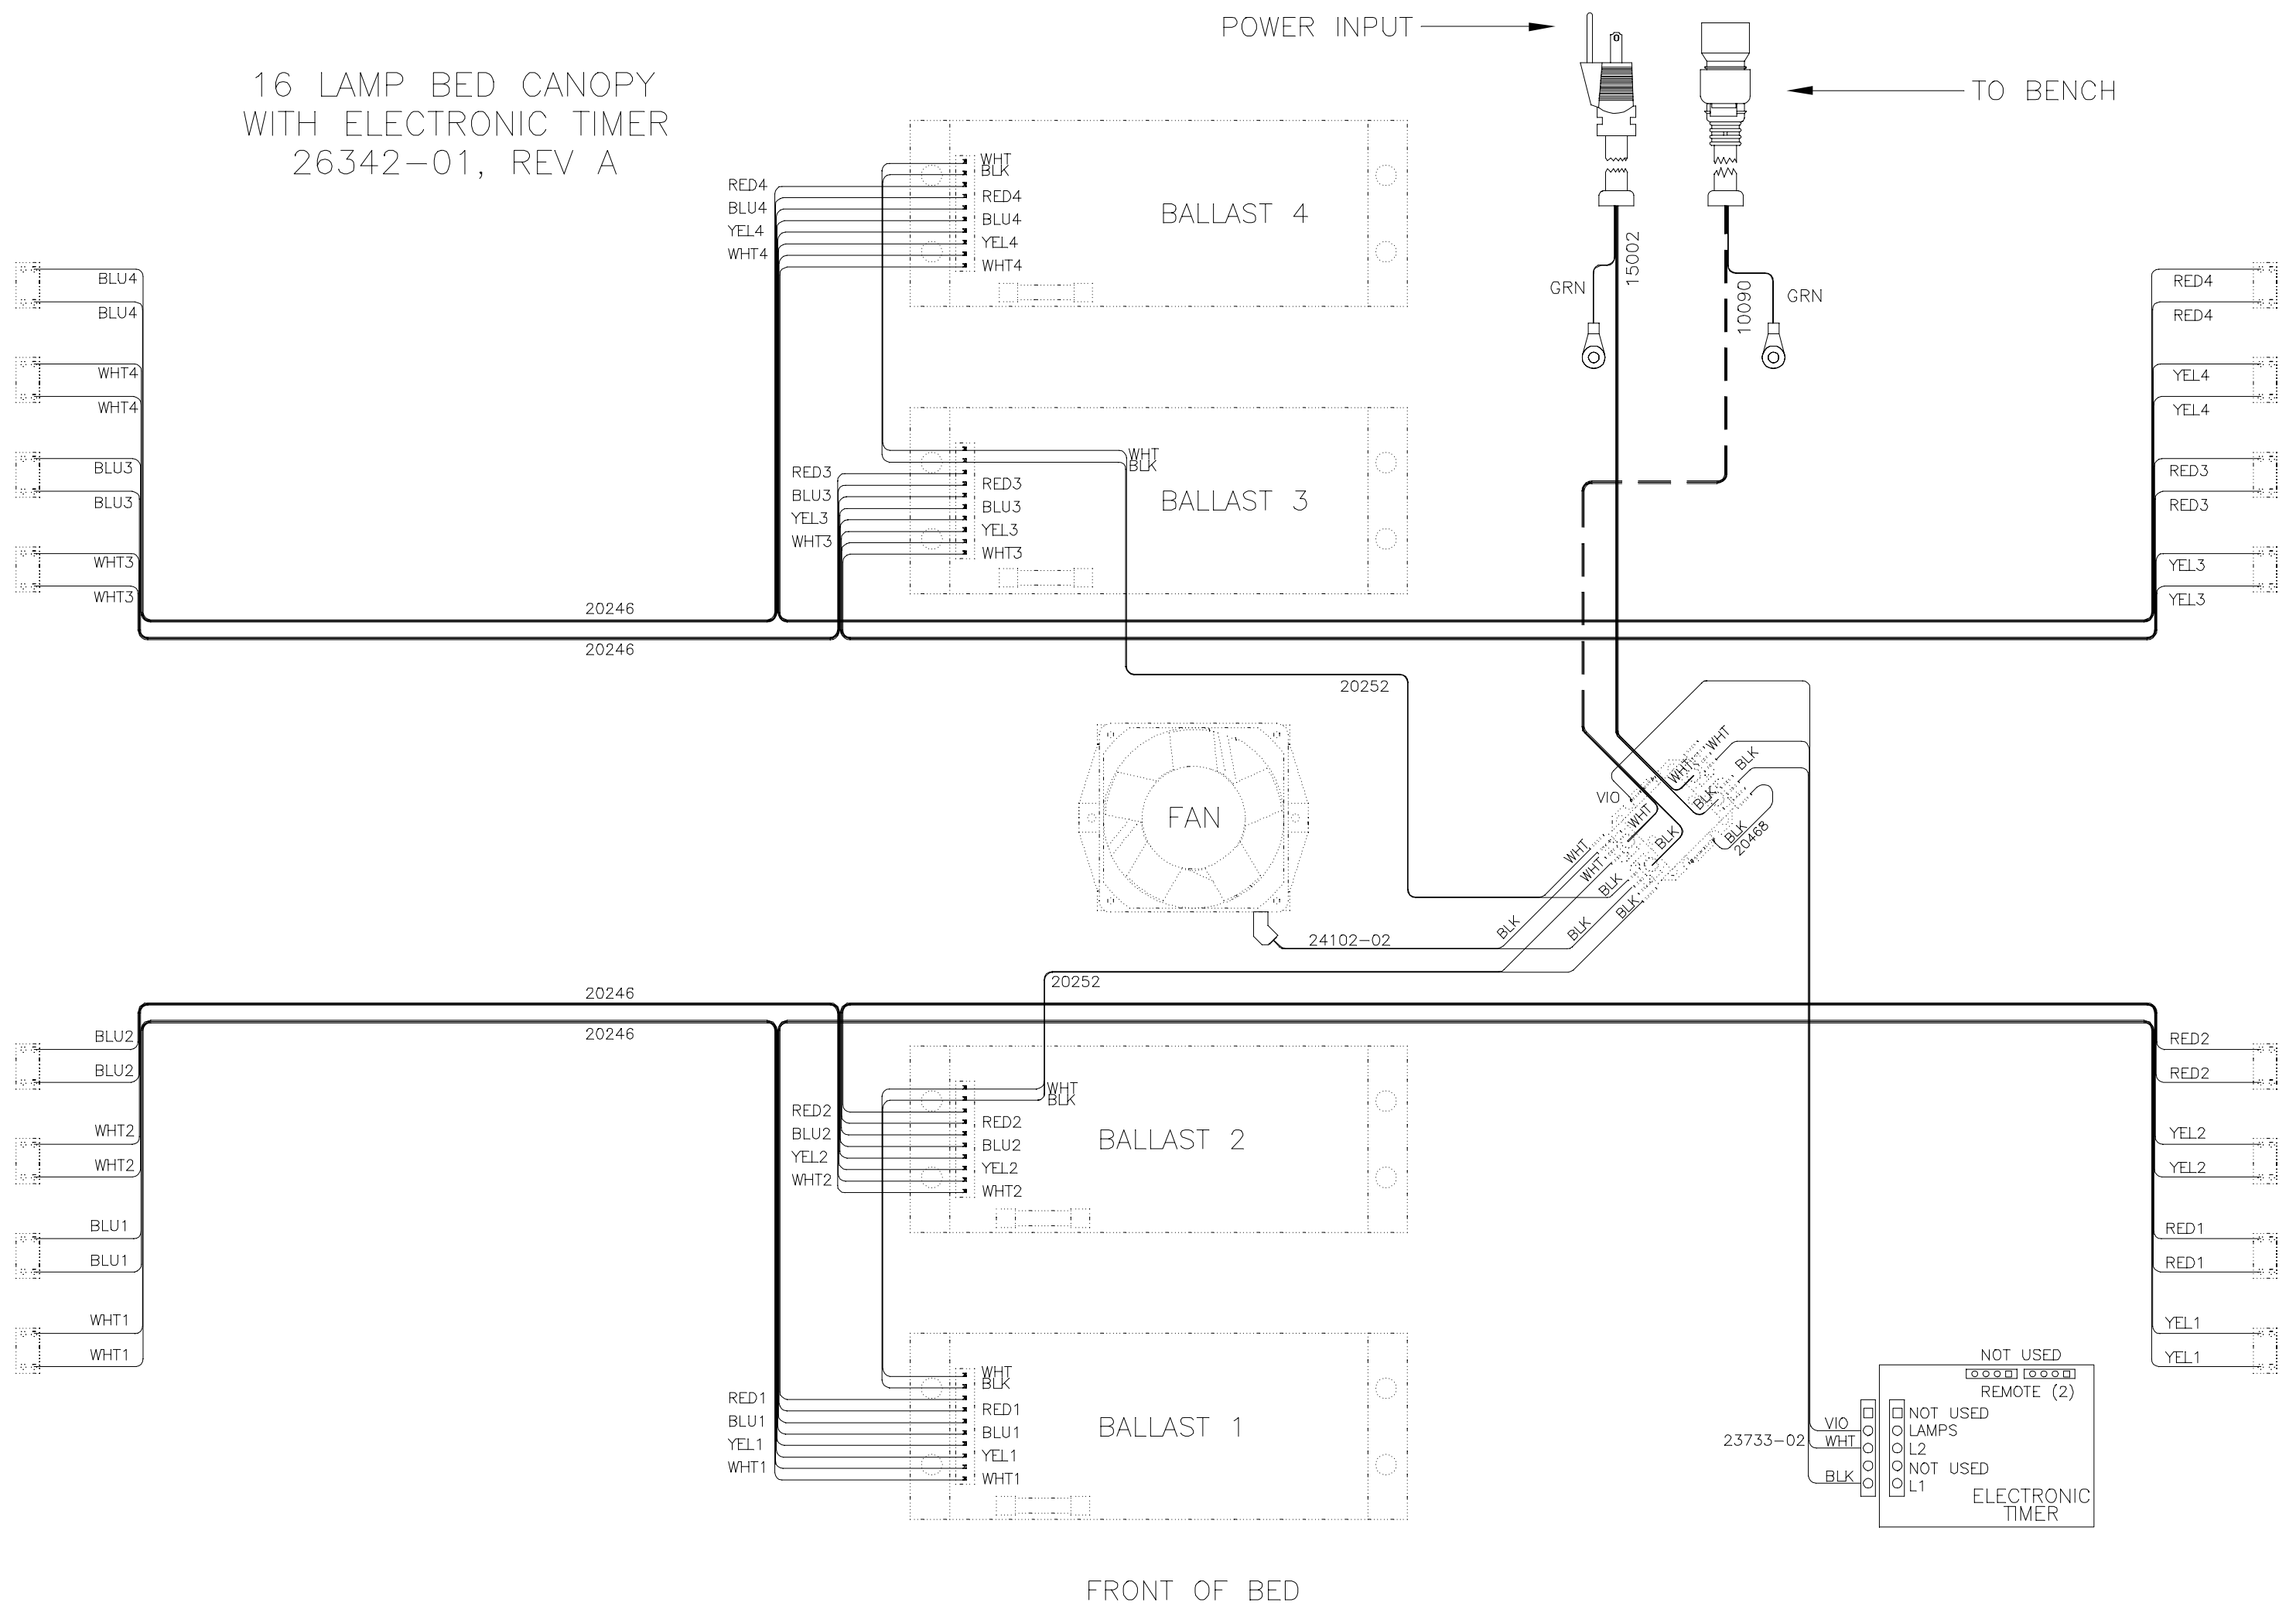

16 LAMP BED CANOPY
WITH ELECTRONIC TIMER
26342-01, REV A

16 LAMP BED BENCH
26342-01, REV A

FRONT OF BED
BOTTOM SIDE UP