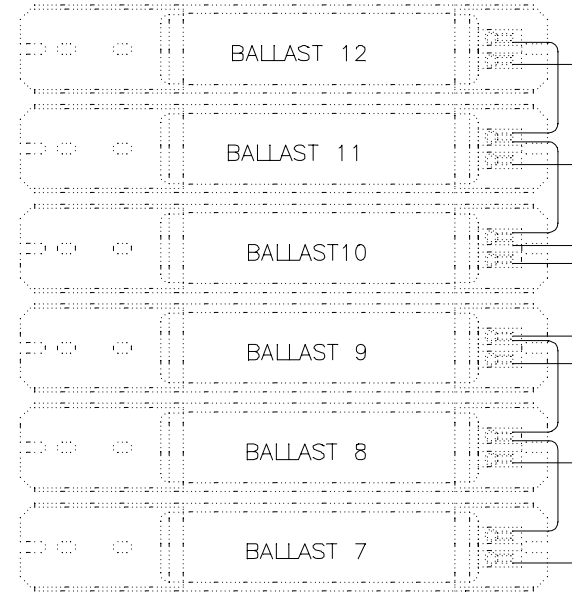

XPOWER 24
CANOPY
26333-01, REV A

BOTTOM FRONT OF BED
BOTTOM SIDE UP

RED 15105 (8 PLACES)