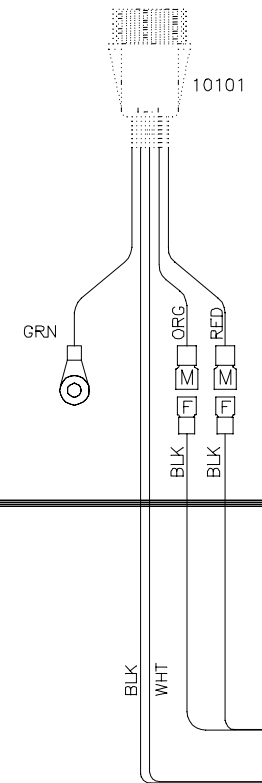

XPOWER 24
CANOPY
26333-01, REV A

BOTTOM FRONT OF BED
BOTTOM SIDE UP

RED 15105 (8 PLACES)