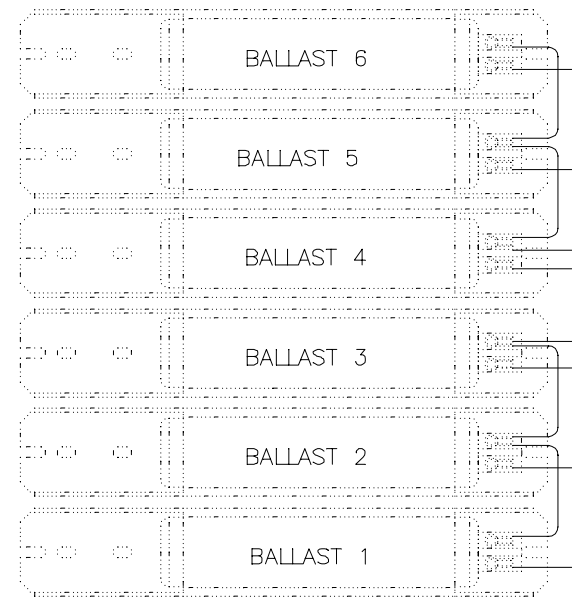

XPOWER 24
CANOPY
26333-01, REV A

BOTTOM FRONT OF BED
BOTTOM SIDE UP

RED 15105 (8 PLACES)