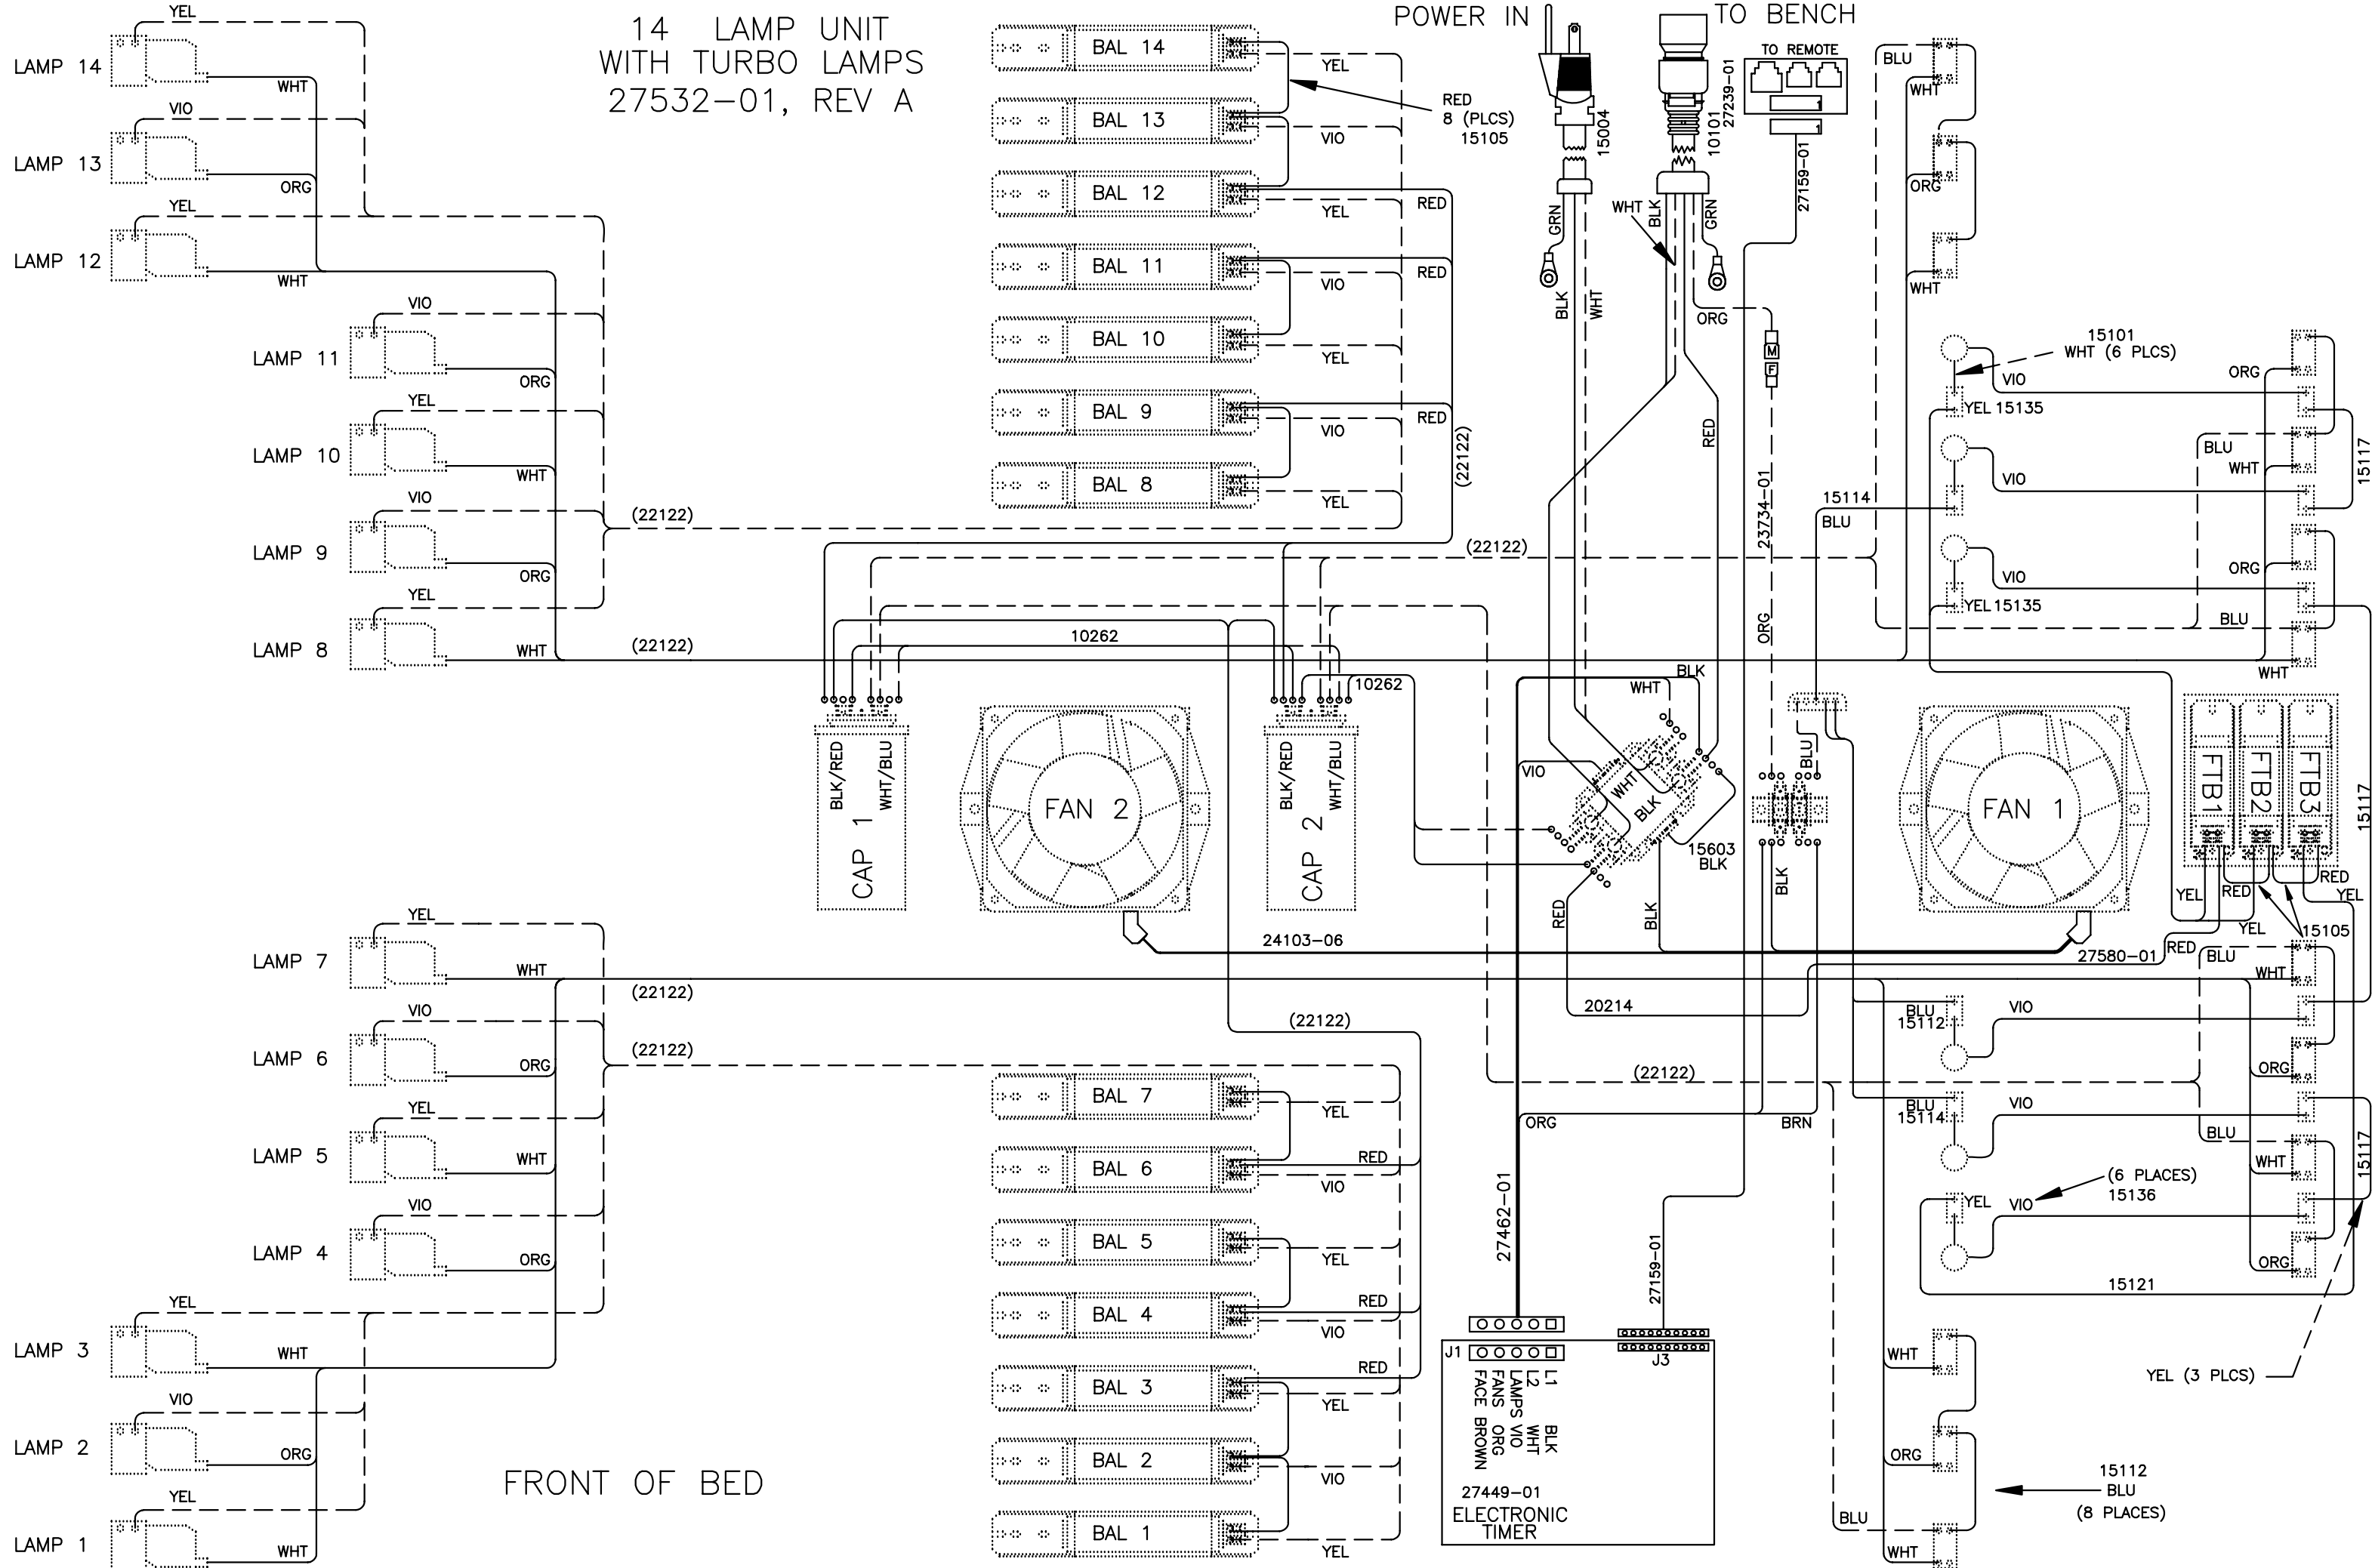

14 LAMP UNIT
WITH TURBO LAMPS
27532-01, REV A

FRONT OF BED

15112
BLU
(8 PLACES)

WIRE COLORS AND PART NUMBERS
ON ACTUAL ASSEMBLIES
COULD VARY FROM THOSE
SHOWN ON WIRE DIAGRAMS

12 LAMP BENCH EV3 '06
27523-01, REV A
BOTTOM FRONT OF BED