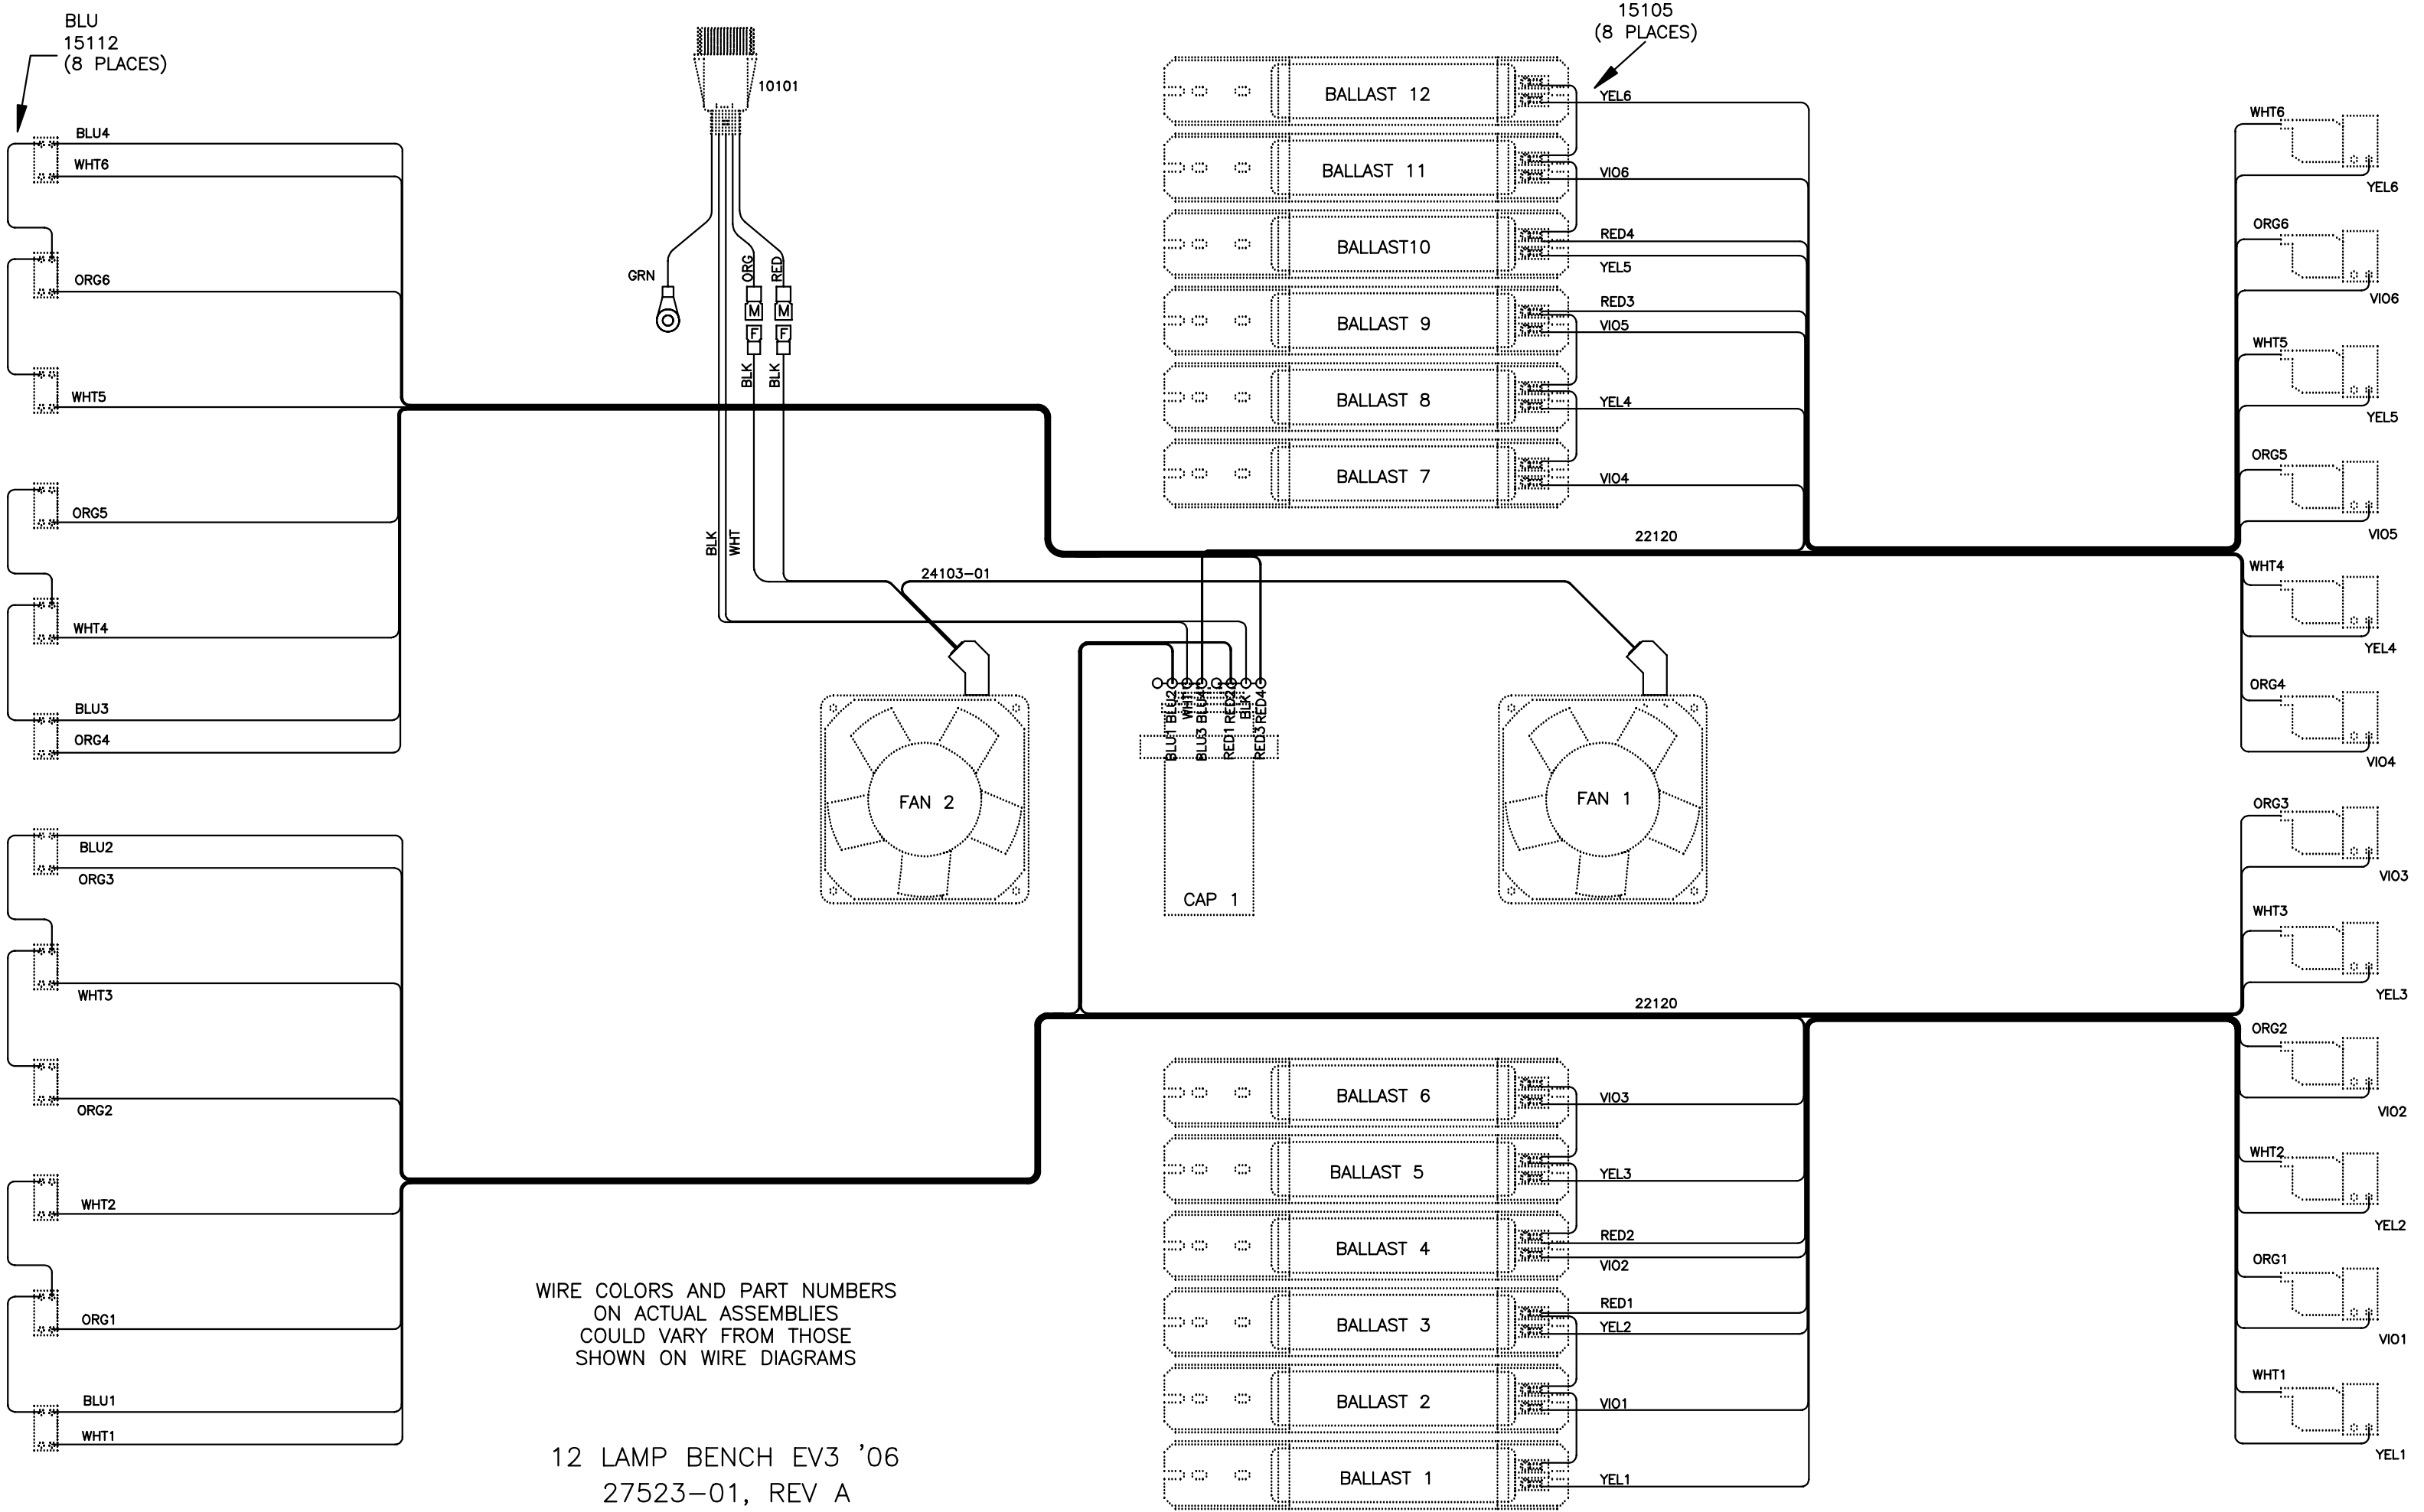

14 LAMP UNIT
WITH TURBO LAMPS
27532-01, REV A

FRONT OF BED

15112
BLU
(8 PLACES)

WIRE COLORS AND PART NUMBERS
ON ACTUAL ASSEMBLIES
COULD VARY FROM THOSE
SHOWN ON WIRE DIAGRAMS

12 LAMP BENCH EV3 '06
27523-01, REV A
BOTTOM FRONT OF BED