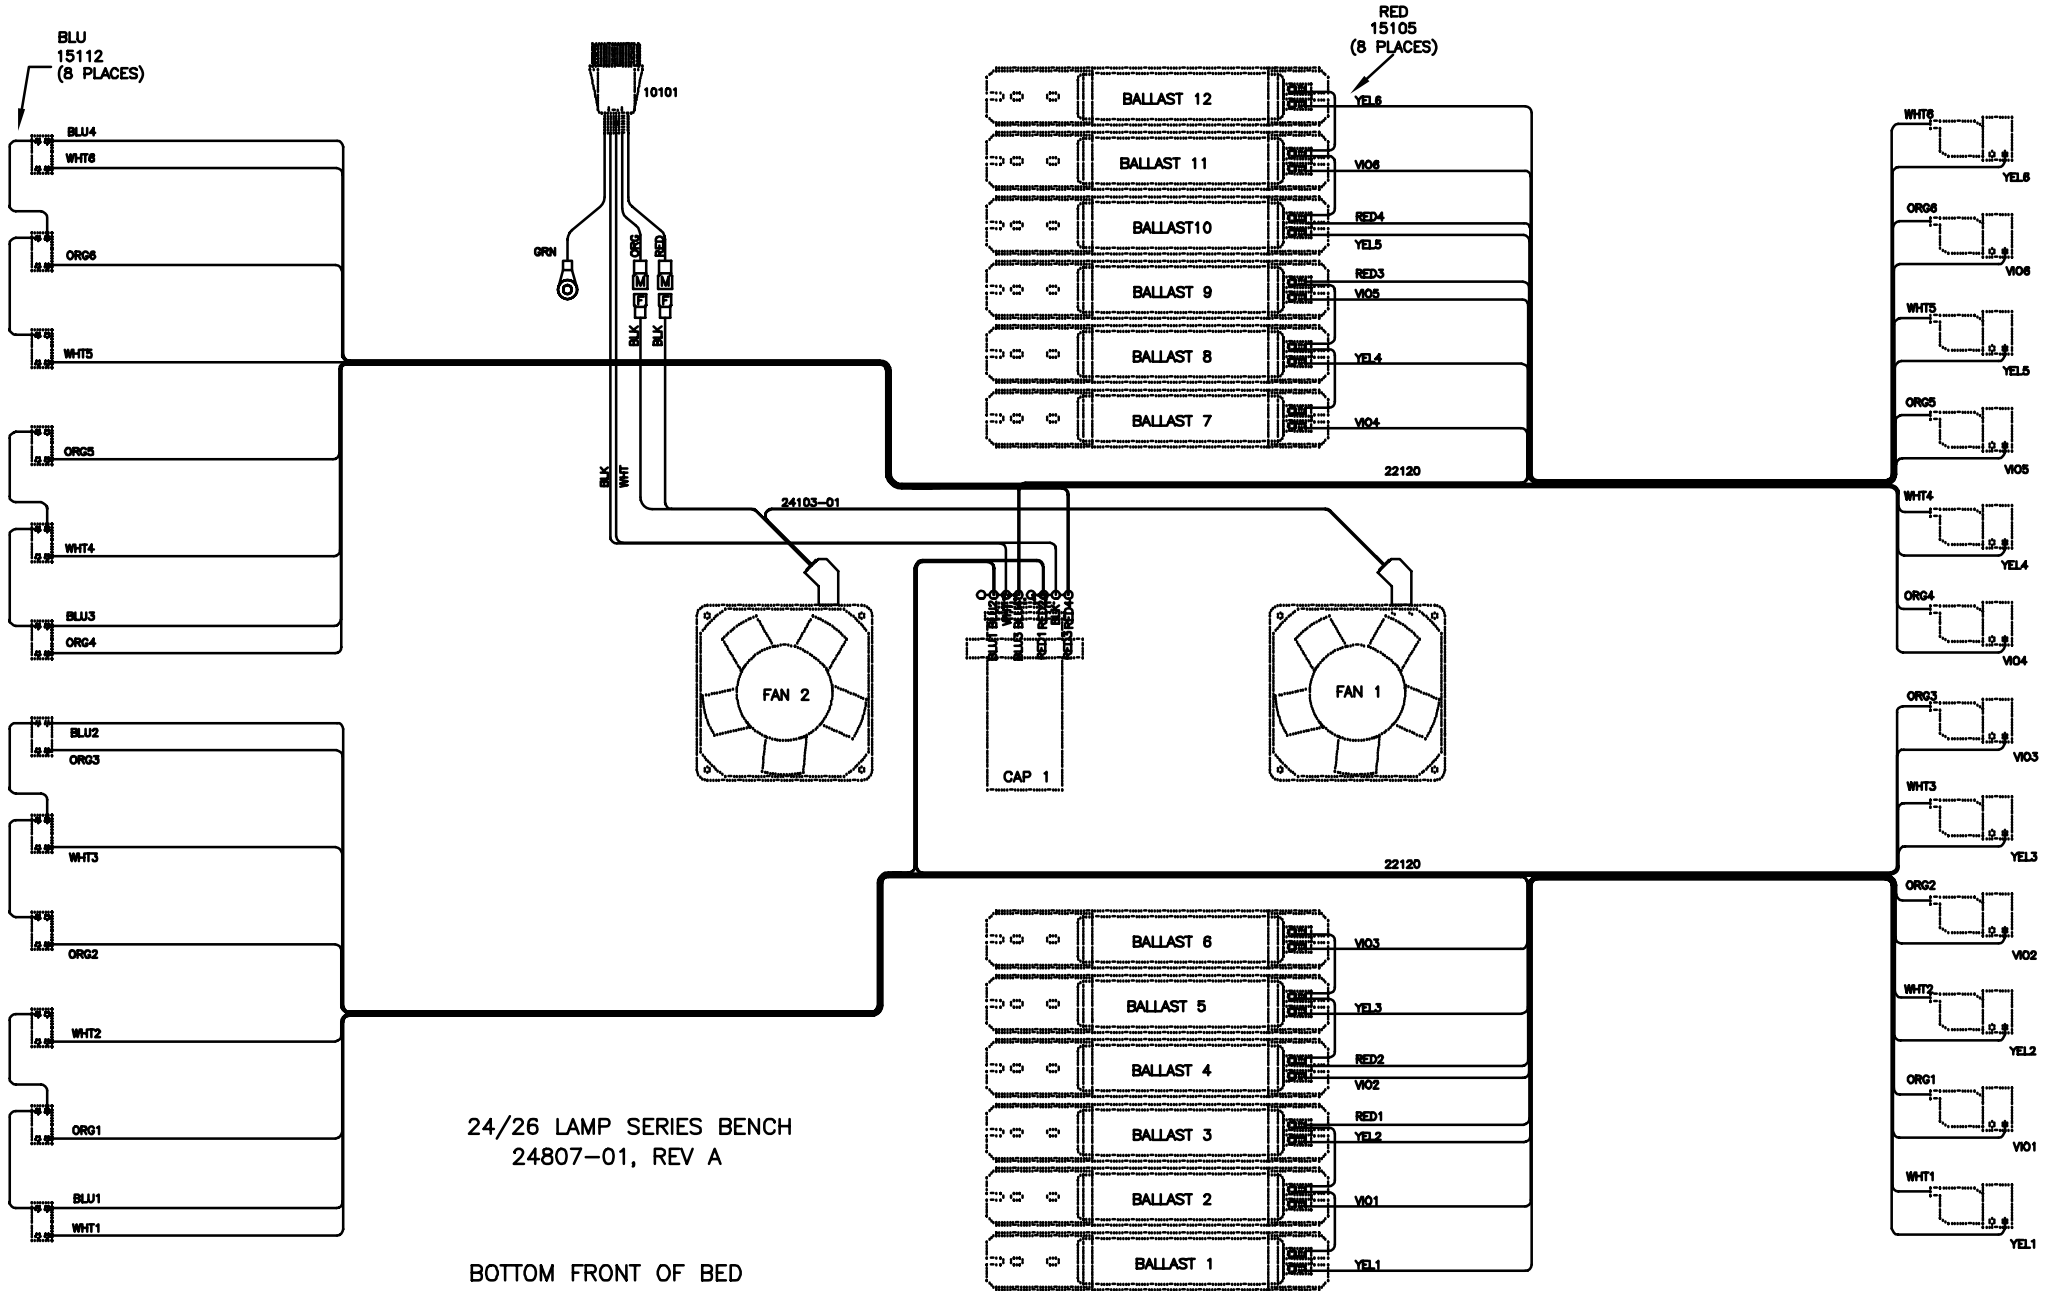

26 & 28 LAMP  
TURBO BEDS  
24801-01, REV B

NOTES:  
1. ITEMS MARKED WITH AN \*  
ARE NOT USED ON THE 26  
LAMP TURBO

FRONT OF BED

15112  
BLU  
(8 PLACES)

24/26 LAMP SERIES BENCH  
24807-01, REV A

BOTTOM FRONT OF BED