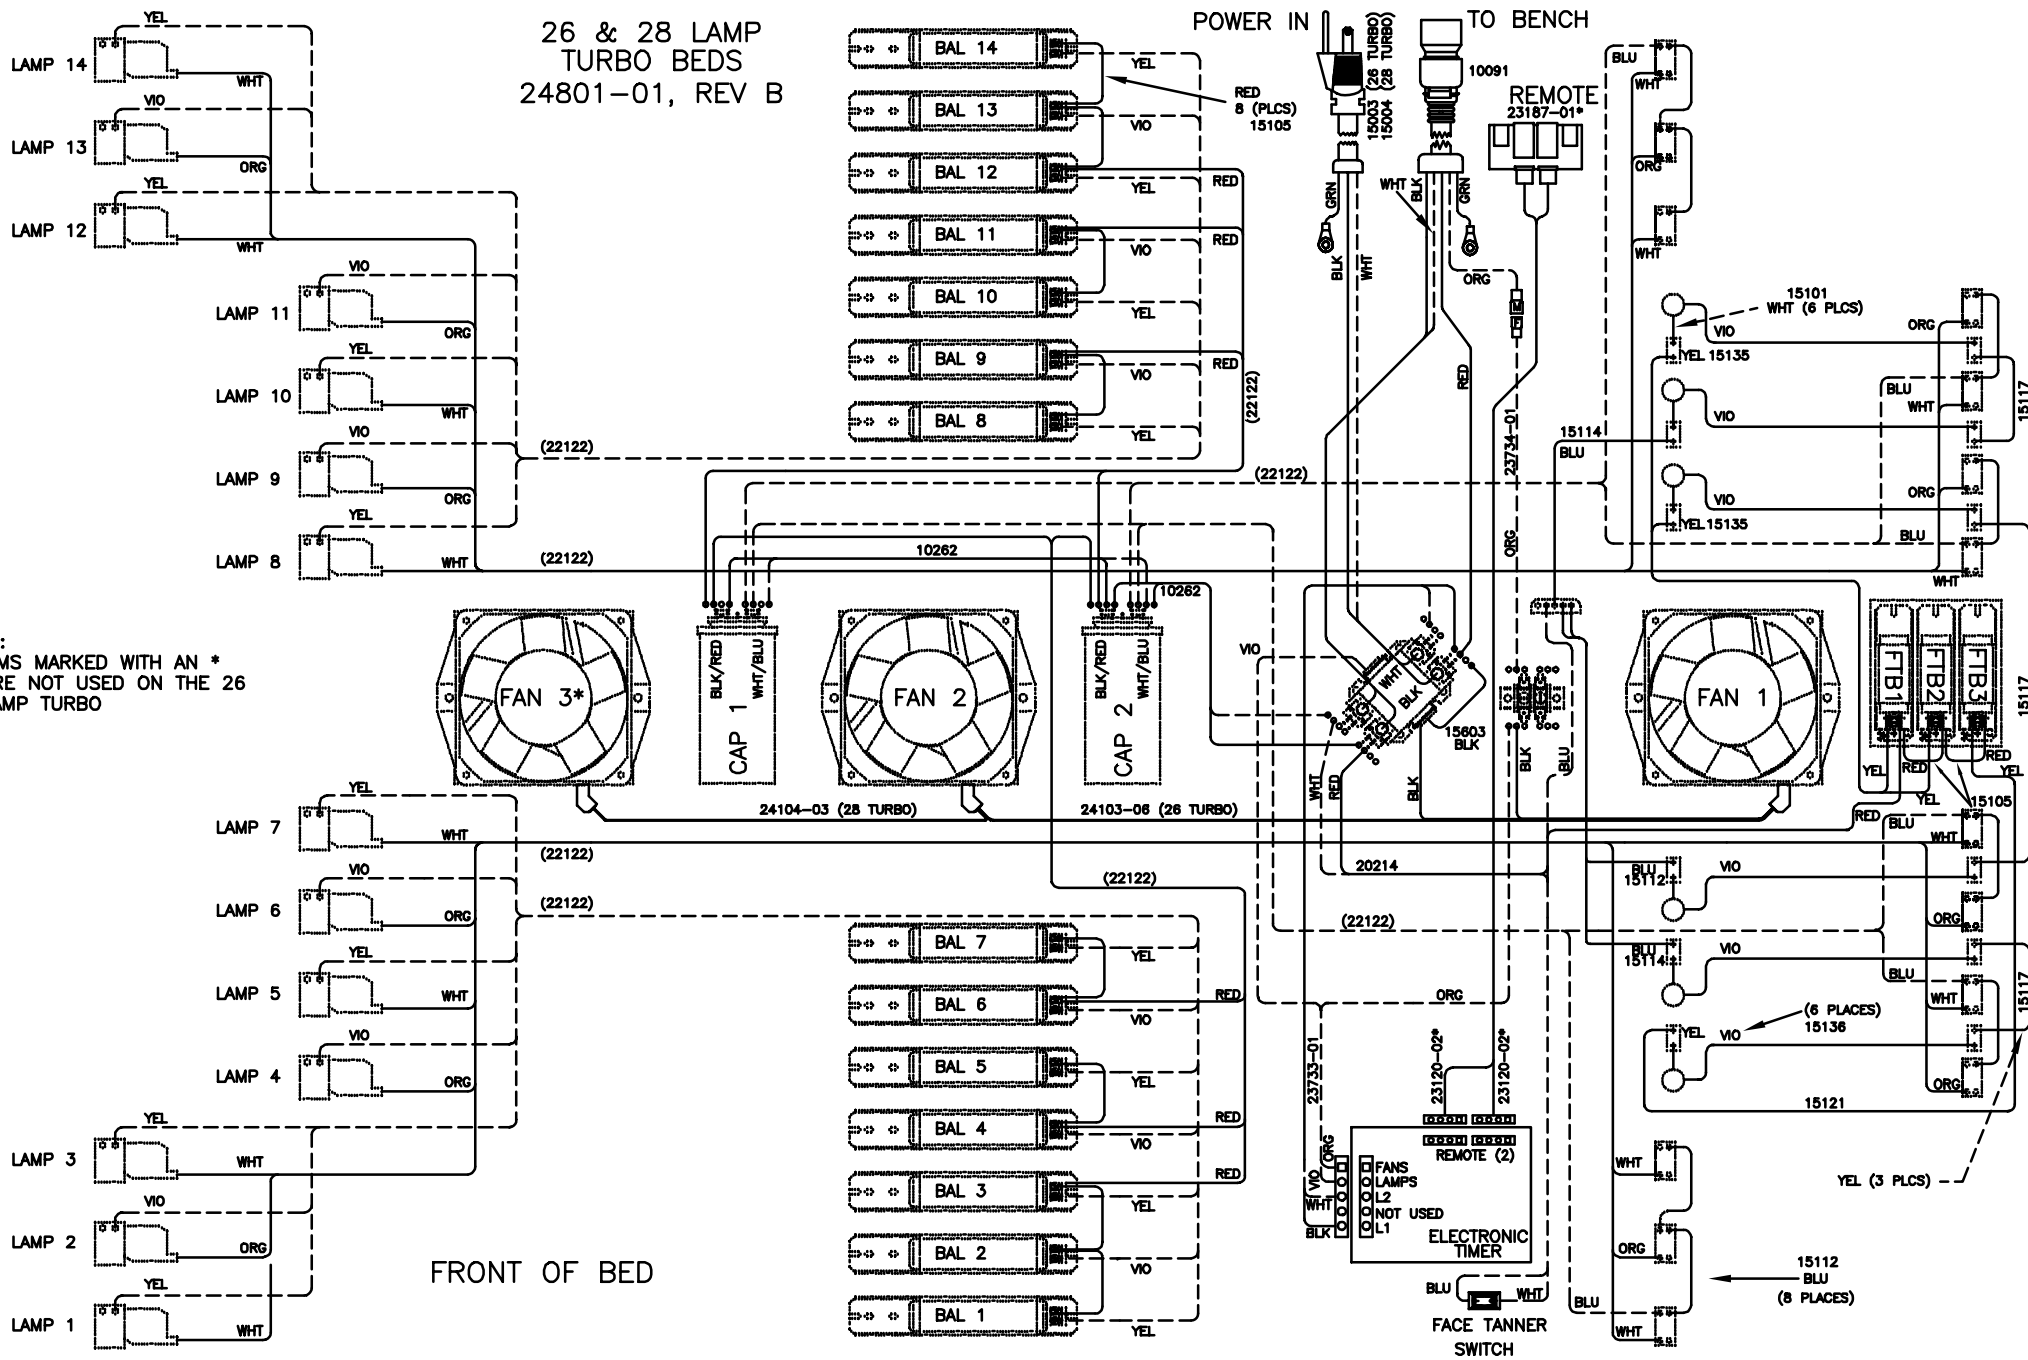

26 & 28 LAMP  
TURBO BEDS  
24801-01, REV B

NOTES:  
1. ITEMS MARKED WITH AN \*  
ARE NOT USED ON THE 26  
LAMP TURBO

FRONT OF BED

15112  
BLU  
(8 PLACES)

24/26 LAMP SERIES BENCH  
24807-01, REV A

BOTTOM FRONT OF BED