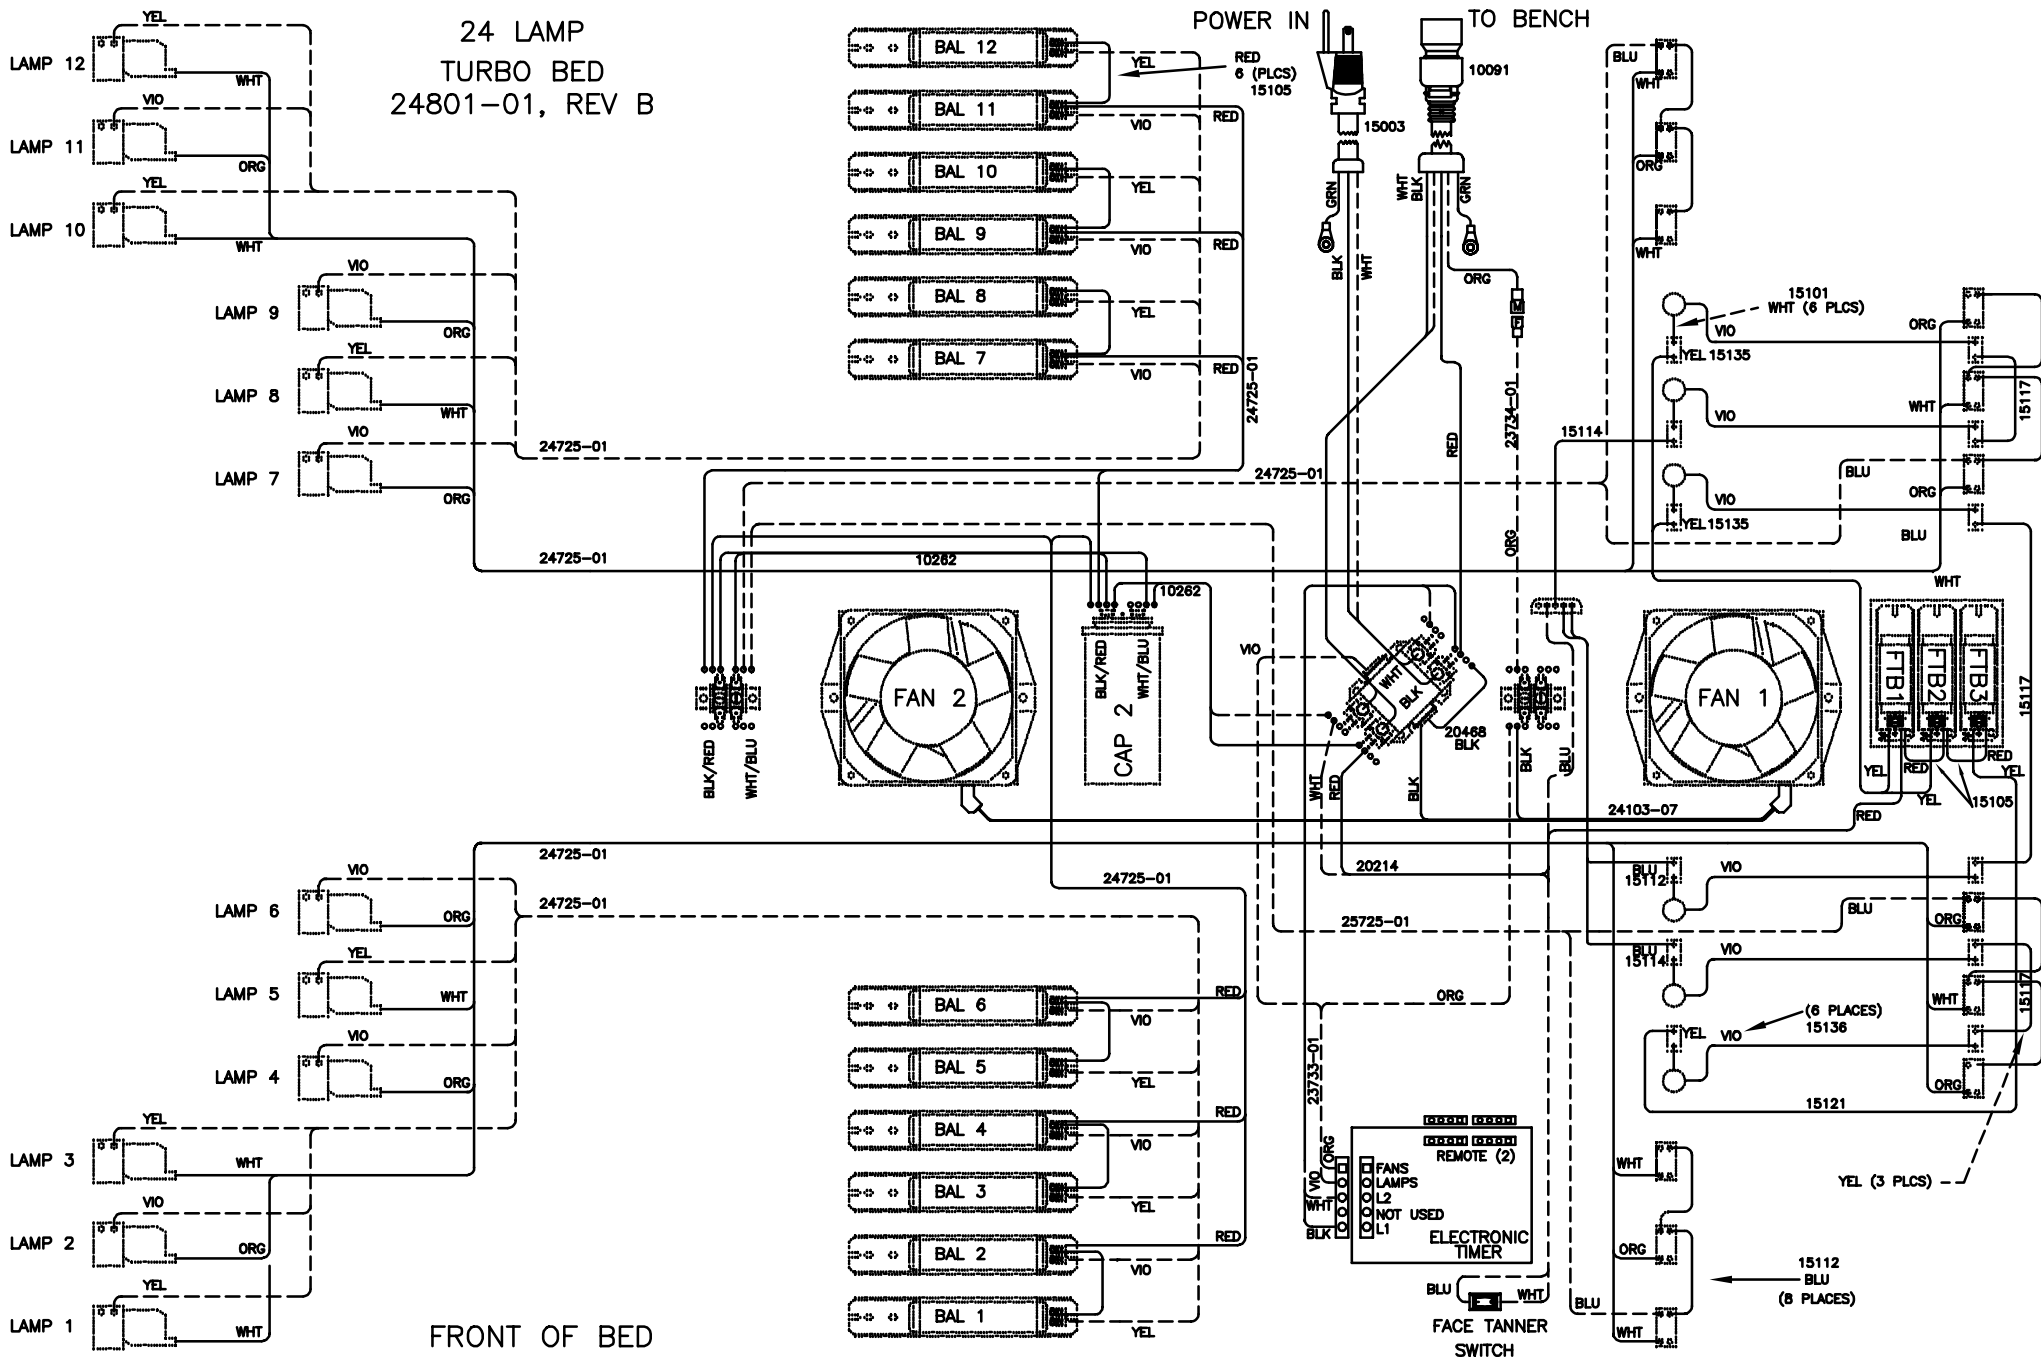

26 & 28 LAMP  
TURBO BEDS  
24801-01, REV B

NOTES:  
1. ITEMS MARKED WITH AN \*  
ARE NOT USED ON THE 26  
LAMP TURBO

FRONT OF BED

15112  
BLU  
(8 PLACES)

24/26 LAMP SERIES BENCH  
24807-01, REV A

BOTTOM FRONT OF BED