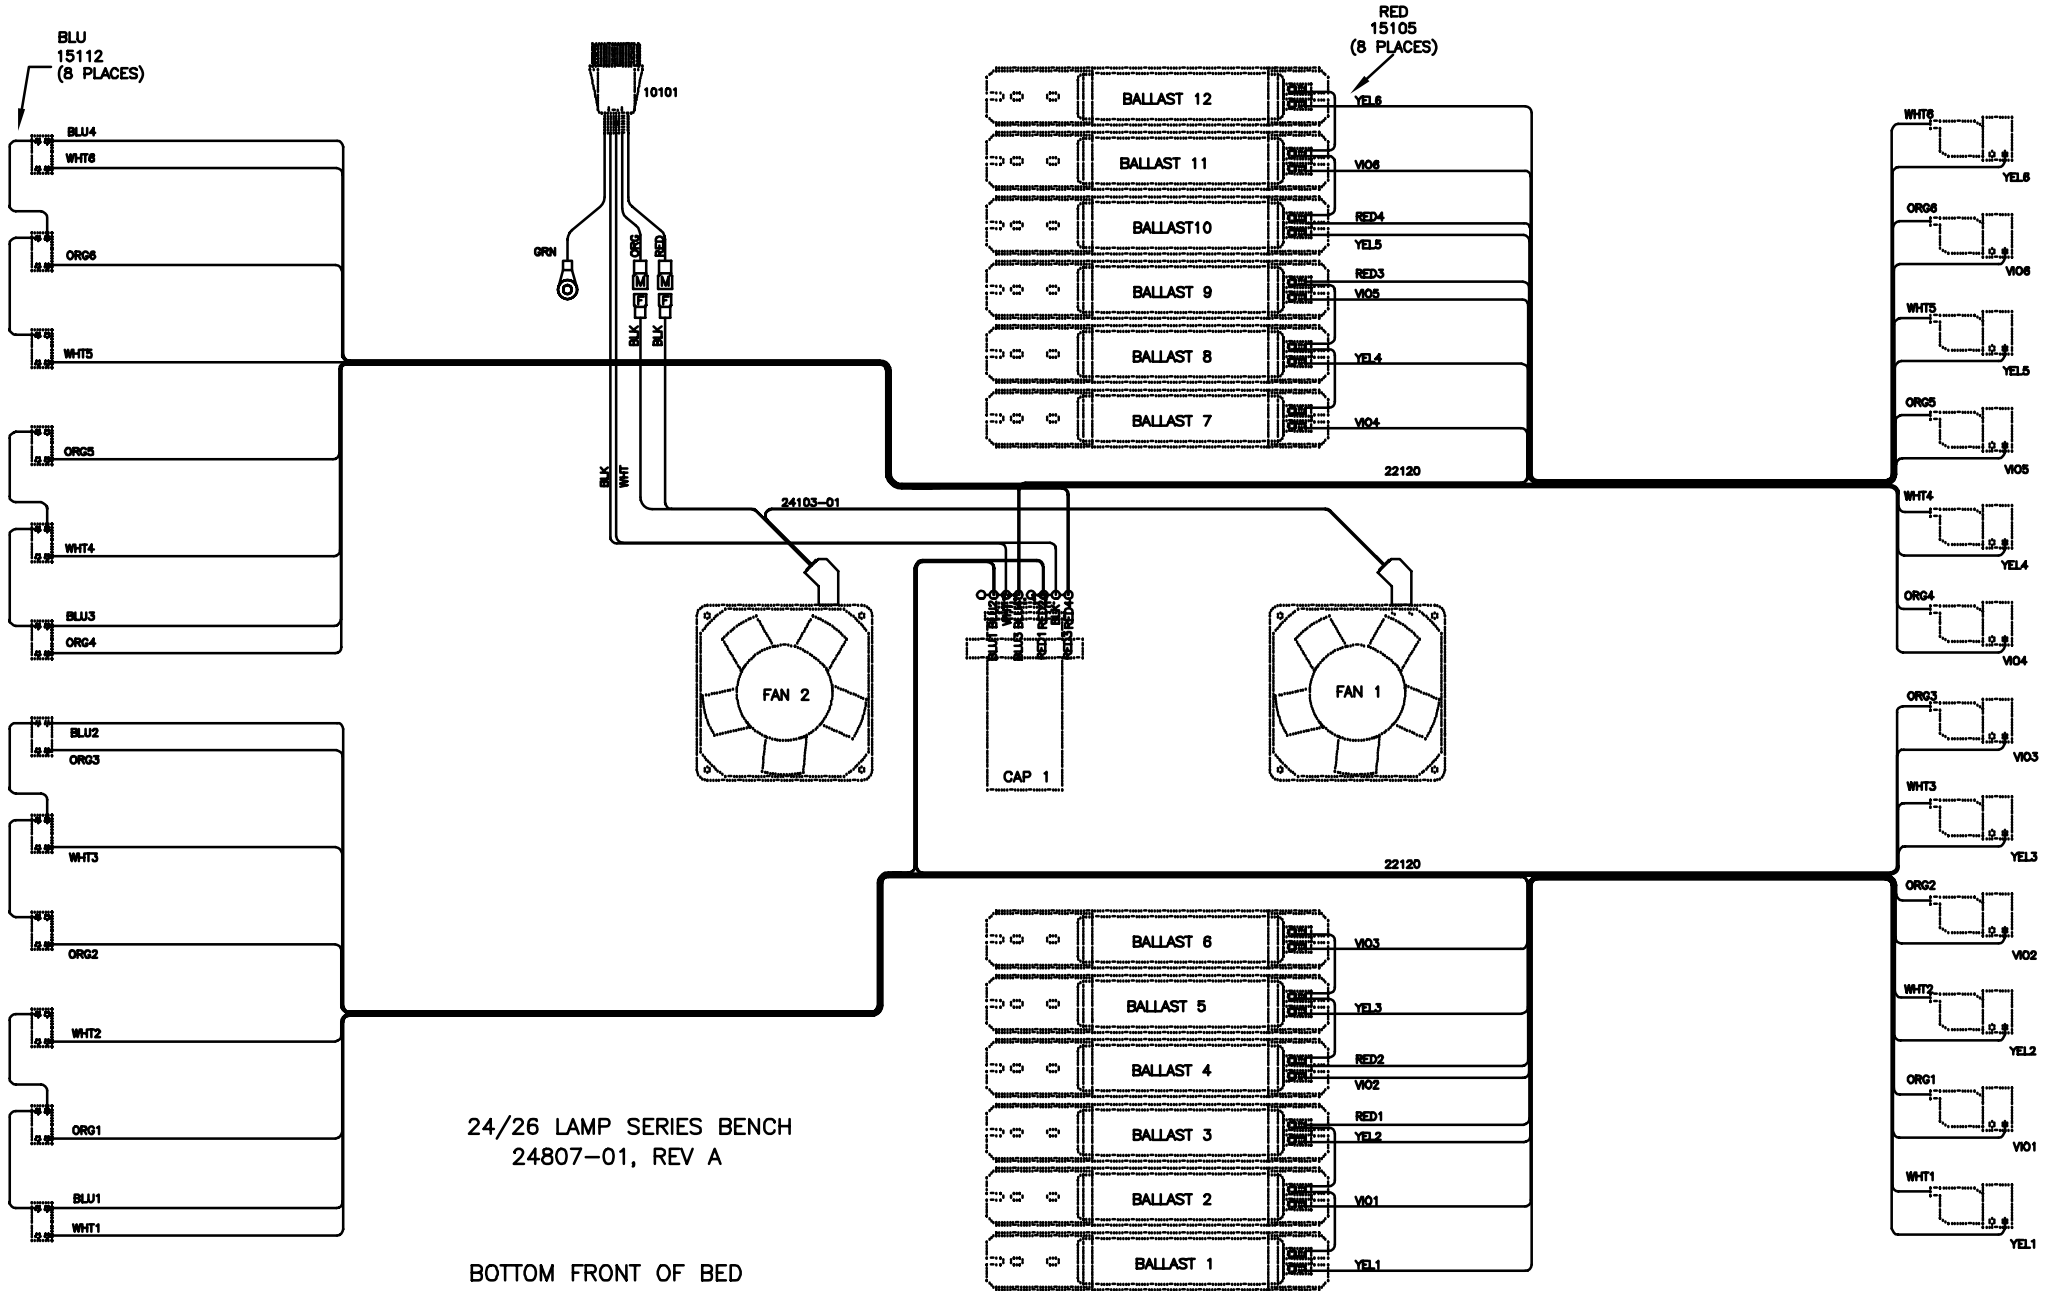

24 LAMP CANOPY
24800-01, REV B

- NOTES:
1. ITEMS MARKED WITH AN * ARE USED ONLY ON THE 24 LAMP, TWO FACE TANNER BEDS
 2. ITEMS MARKED WITH THE # ARE USED ONLY ON COMMERCIAL BEDS

24/26 LAMP SERIES BENCH
24807-01, REV A

BOTTOM FRONT OF BED