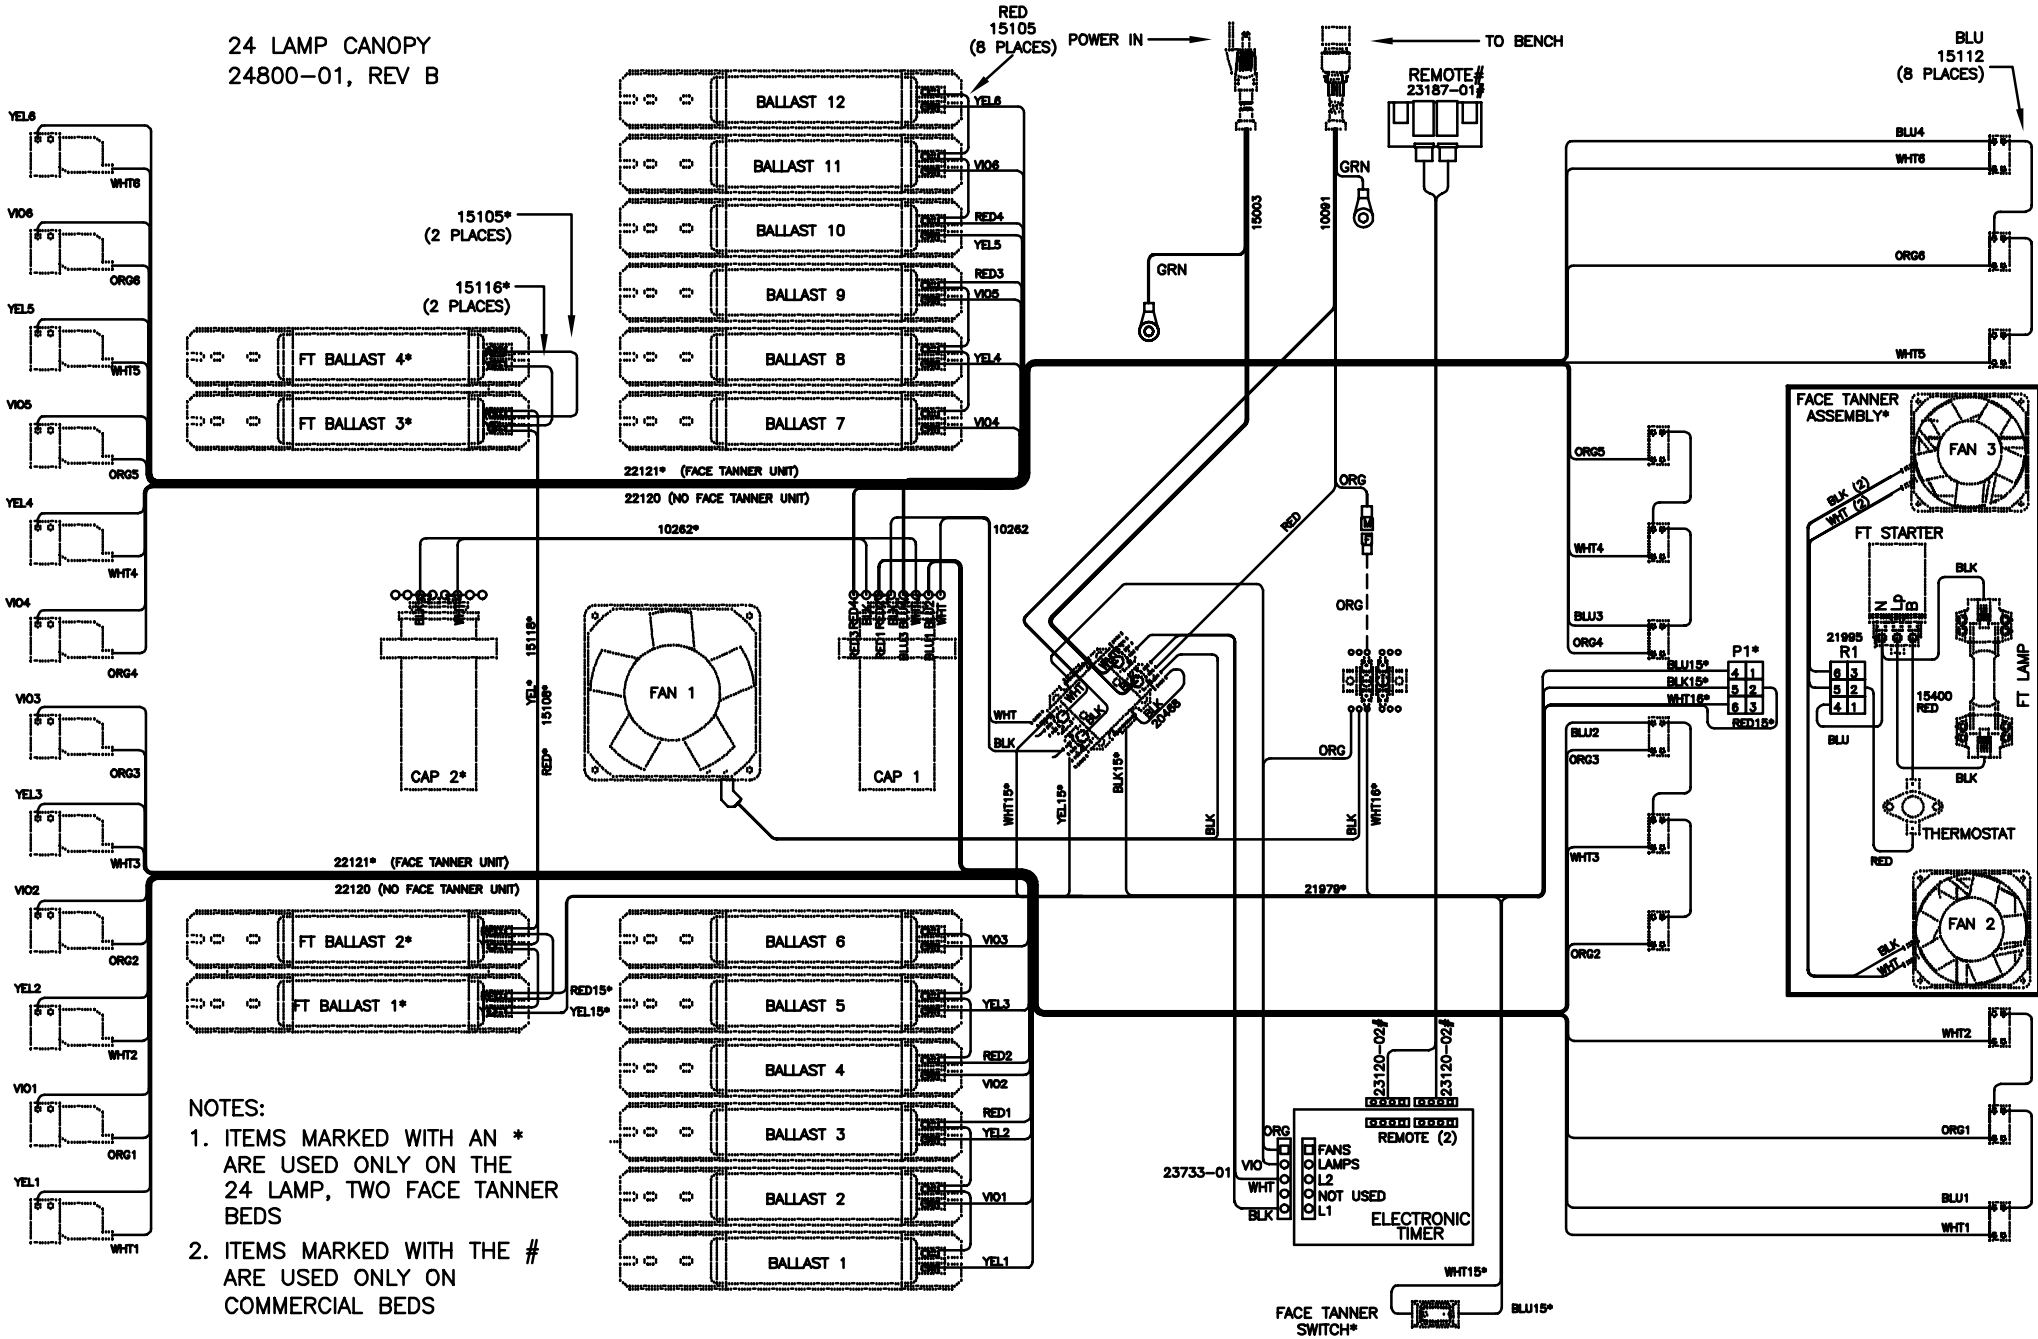

24 LAMP CANOPY
24800-01, REV B

- NOTES:
1. ITEMS MARKED WITH AN * ARE USED ONLY ON THE 24 LAMP, TWO FACE TANNER BEDS
 2. ITEMS MARKED WITH THE # ARE USED ONLY ON COMMERCIAL BEDS

24/26 LAMP SERIES BENCH
24807-01, REV A

BOTTOM FRONT OF BED