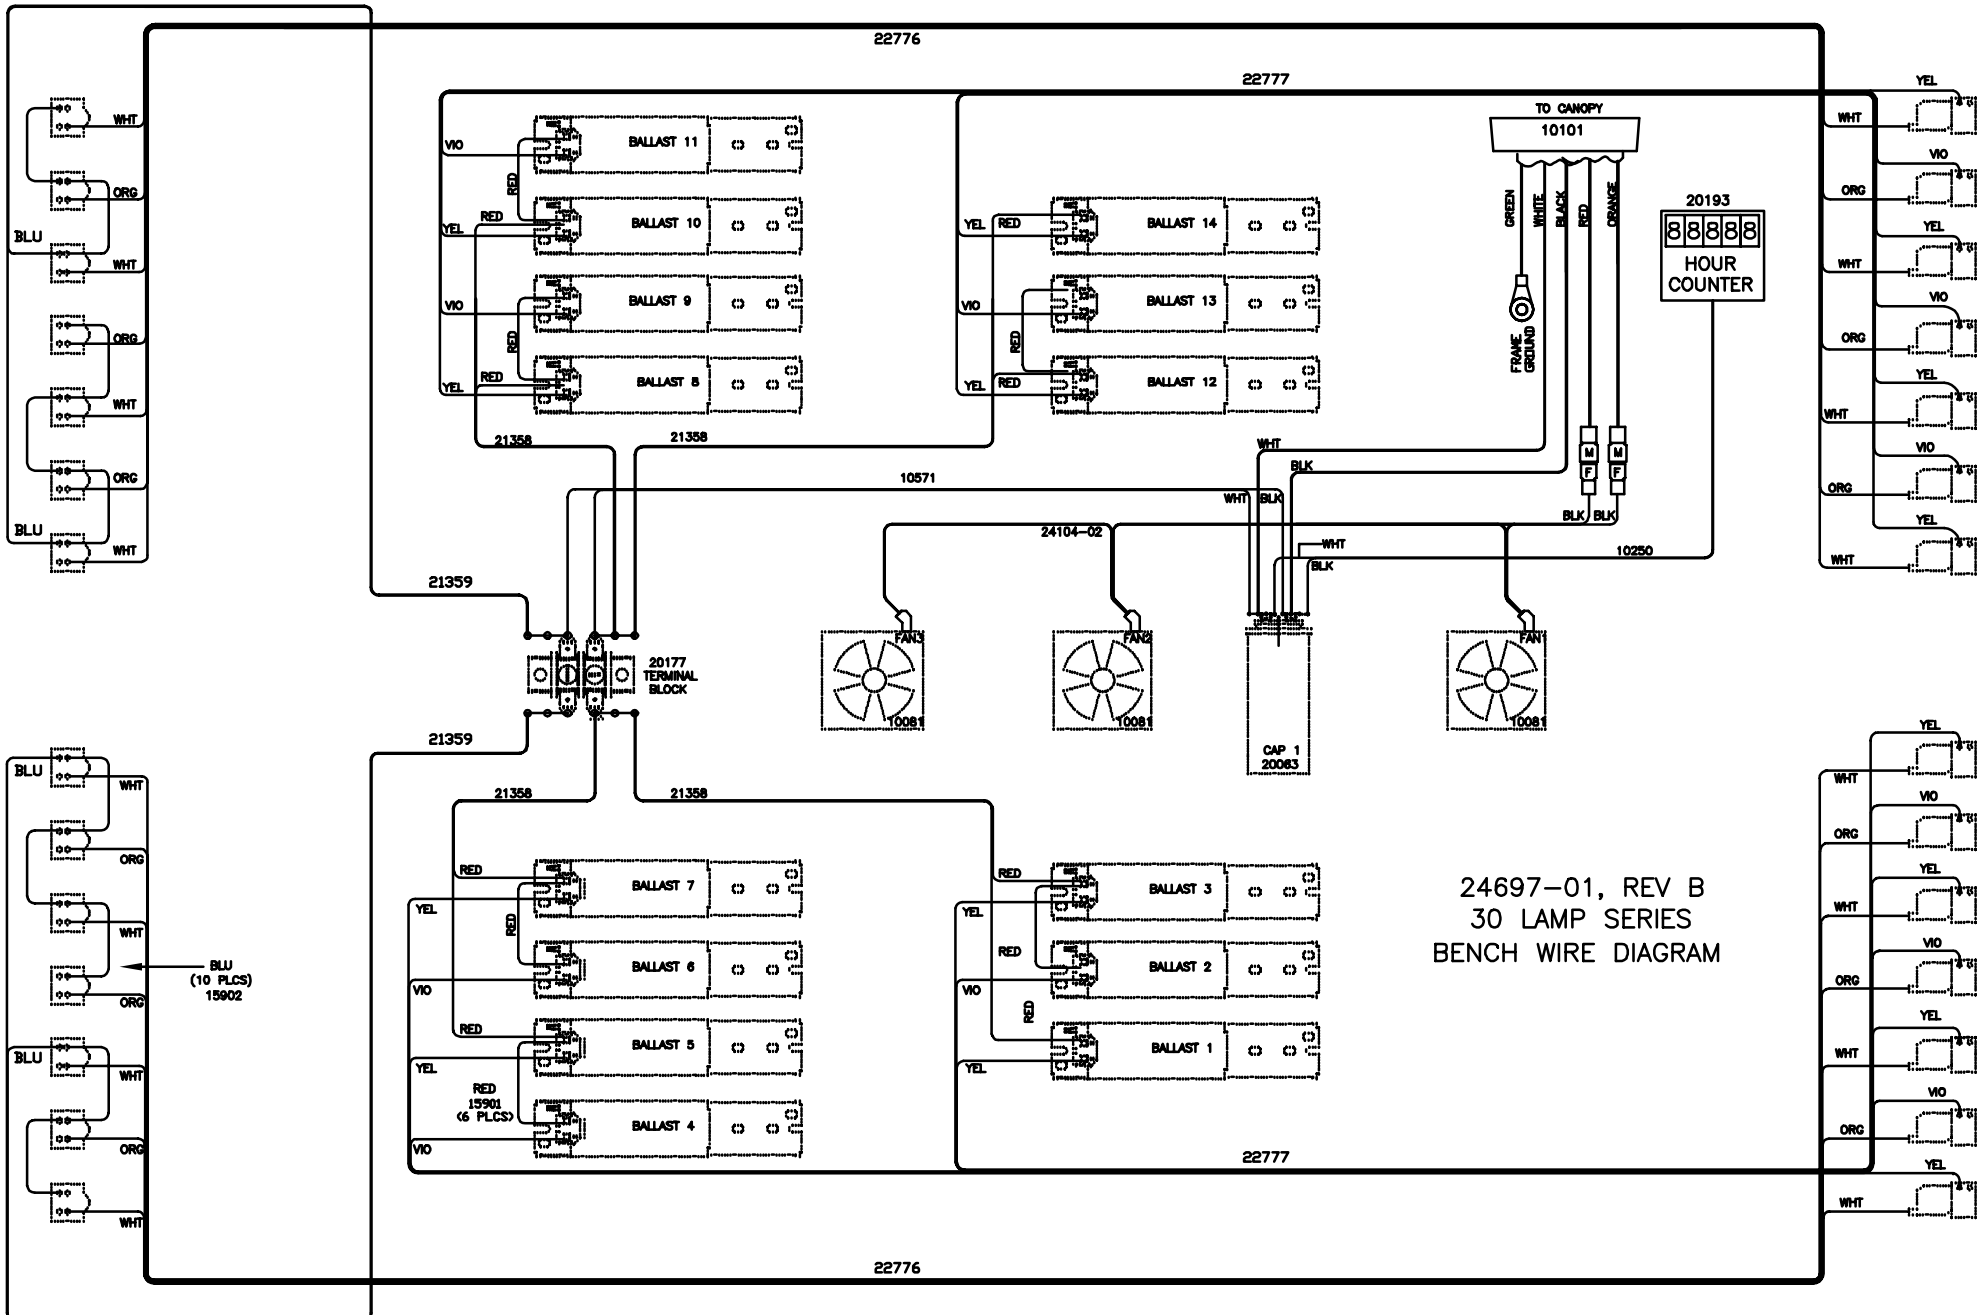

24698-01, REV B  
 30 LAMP 3 FACE TANNER  
 CANOPY WIRING DIAGRAM

FACE TANNER ASSEMBLY  
 SEE FACE TANNER  
 WIRE DIAGRAM

TIMER DISPLAY KEYPAD

BLU  
 (12 PLCS)  
 15902

24486-01

21359

21007

21010

21010

21007

21359

24697-01, REV B  
30 LAMP SERIES  
BENCH WIRE DIAGRAM