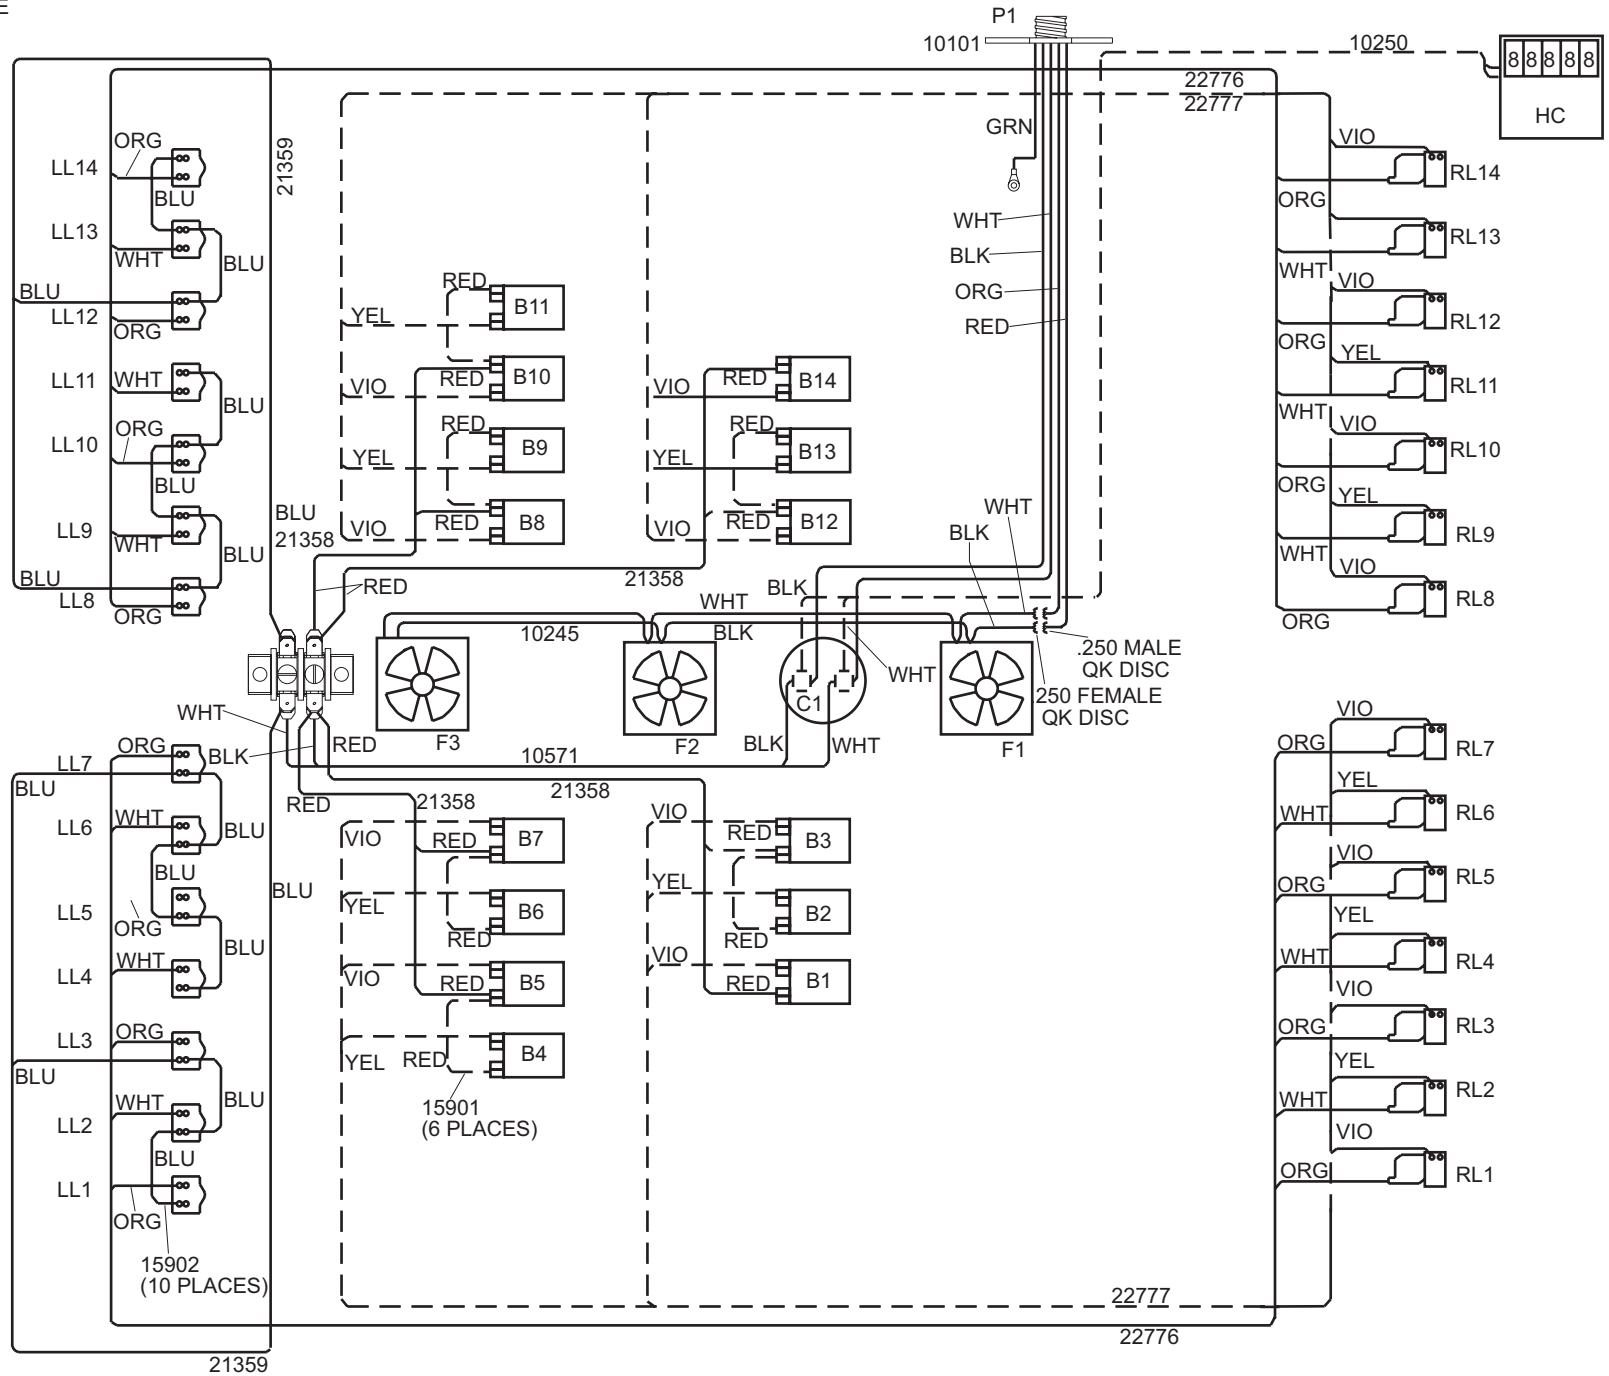

NOTE:  
1. WIRE COLORS MAY NOT BE EXACTLY AS SHOWN

# SUNSTAR ZX30 CANOPY

22774 REV. A

FRONT OF BED  
(TOP SIDE UP)

# SUNSTAR ZX30 BENCH

NOTE:  
1. WIRE COLORS MAY NOT BE  
EXACTLY AS SHOWN

FRONT OF BED

**WARNING : ALTERING THE DESIGN, TIMER SYSTEM, OR WIRING FROM THAT SHOWN  
HEREIN, WILL VOID THE WARRANTY, AND MAY RESULT IN A VIOLATION  
OF FEDERAL LAW.**

LL = LEFT LAMPHOLDER    HC = HOUR COUNTER  
B = BALLAST                RL = RIGHT LAMPHOLDER  
F = FAN                     C = CAPACITOR  
P = POWER