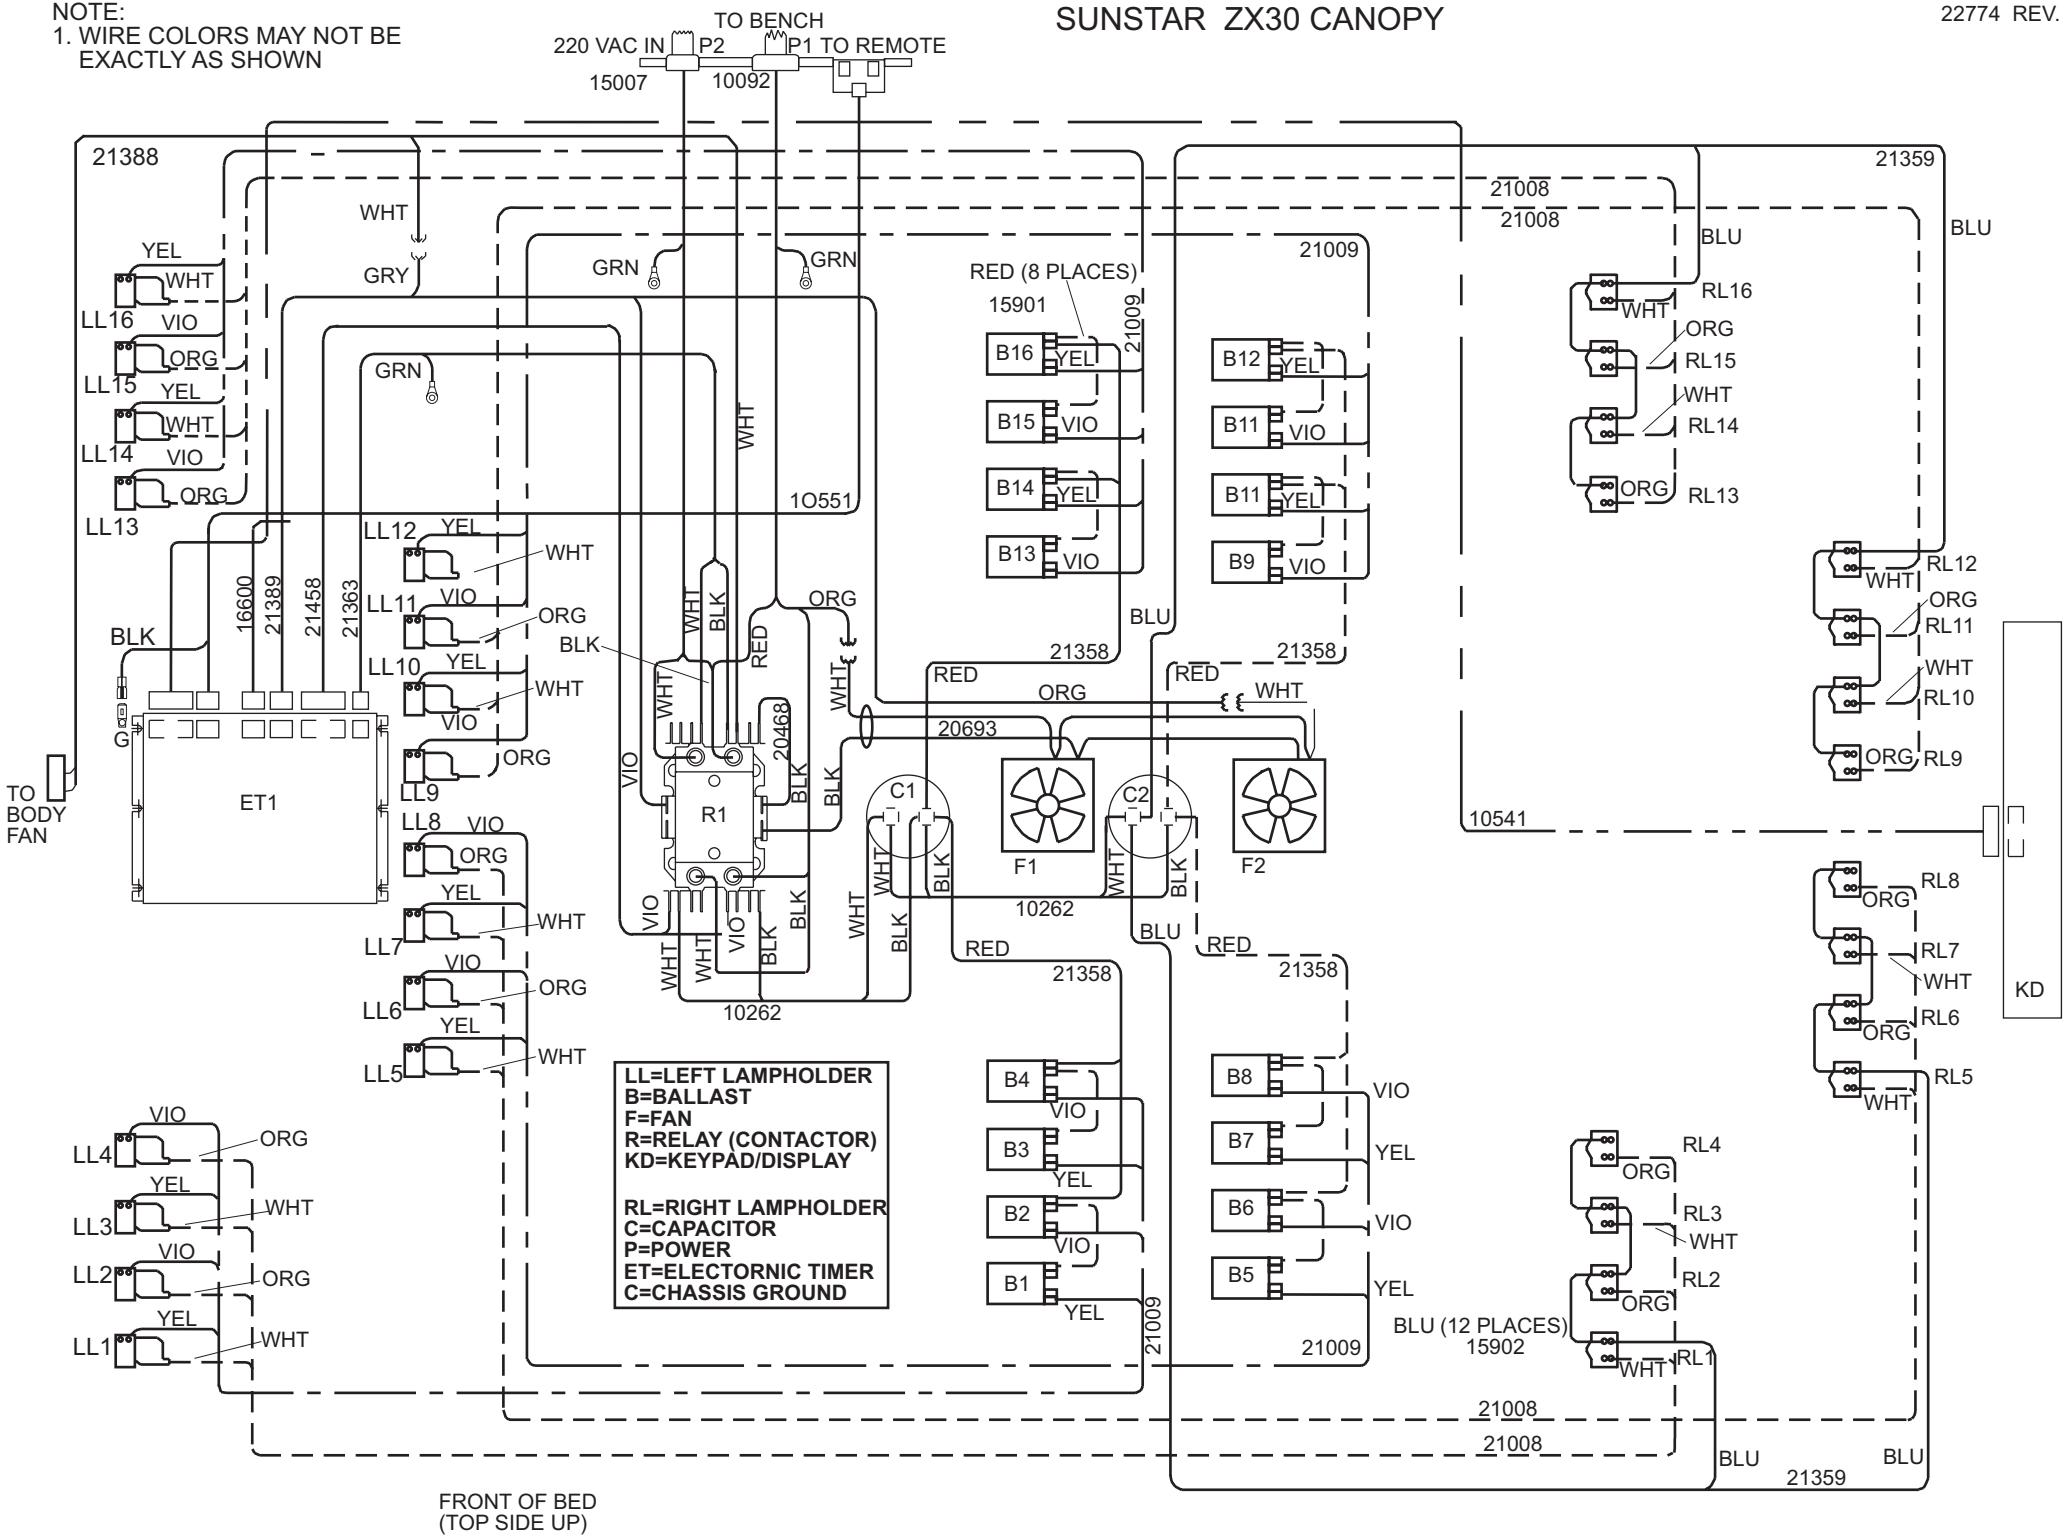

NOTE:  
1. WIRE COLORS MAY NOT BE EXACTLY AS SHOWN

# SUNSTAR ZX30 CANOPY

22774 REV. A

FRONT OF BED  
(TOP SIDE UP)

# SUNSTAR ZX30 BENCH

NOTE:  
1. WIRE COLORS MAY NOT BE  
EXACTLY AS SHOWN

FRONT OF BED

**WARNING : ALTERING THE DESIGN, TIMER SYSTEM, OR WIRING FROM THAT SHOWN  
HEREIN, WILL VOID THE WARRANTY, AND MAY RESULT IN A VIOLATION  
OF FEDERAL LAW.**

LL = LEFT LAMPHOLDER    HC = HOUR COUNTER  
B = BALLAST                RL = RIGHT LAMPHOLDER  
F = FAN                     C = CAPACITOR  
P = POWER